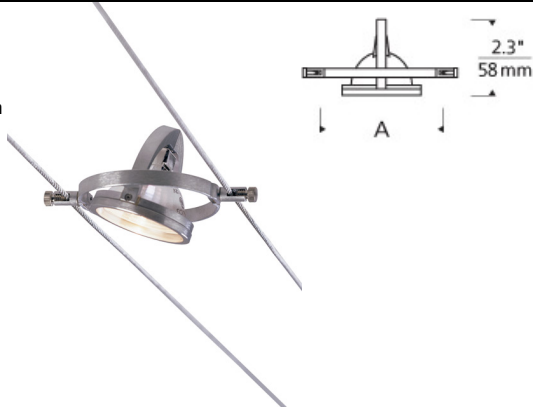

LOW - VOLTAGE HEADS

K-Hello Head

DESCRIPTION

Highly adjustable head tilts between cables and rotates 140° within its ring. Integral louver lens holder can hold glass lens (sold separately) or eggcrate louver (included). Satin aluminum finish. Specify low-voltage, MR16 lamp of up to 50 watts or AR111 lamp of up to 75 watts (not included). For Kable Lite system only. Works with SORAA.

OTHER

| Cable Separation | Lamp Type |
|------------------|-----------|
| 3.5" | MR16 |
| 5.5" | MR16 |
| 6.6" | AR111 |

ACCESSORIES & OPTICAL CONTROLS

Dichroic Lens, Eggcrate Louver

WEIGHT

0.3lb / 0.14kg ±

k-hello head

ORDERING INFORMATION

700KHELLO CABLE SEPARATION

FINISH

| | |
|---|------|
| 3 | 3.5" |
| 5 | 5.5" |
| 6 | 6.6" |

SATIN ALUMINUM

TECH LIGHTING®

7400 Linder Avenue
Skokie, Illinois 60077