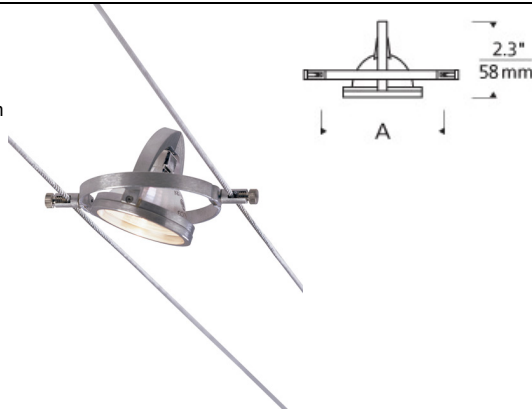

LOW - VOLTAGE HEADS

K-Hello Head

DESCRIPTION

Highly adjustable head tilts between cables and rotates 140° within its ring. Integral louver lens holder can hold glass lens (sold separately) or eggcrate louver (included). Satin aluminum finish. Specify low-voltage, MR16 lamp of up to 50 watts or AR111 lamp of up to 75 watts (not included). For Kable Lite system only.

OTHER

Cable Separation	Lamp Type
3.5"	MR16
5.5"	MR16
6.6"	AR111

ACCESSORIES & OPTICAL CONTROLS

Eggcrate Louver

WEIGHT

0.3lb / 0.14kg ±

k-hello head

ORDERING INFORMATION