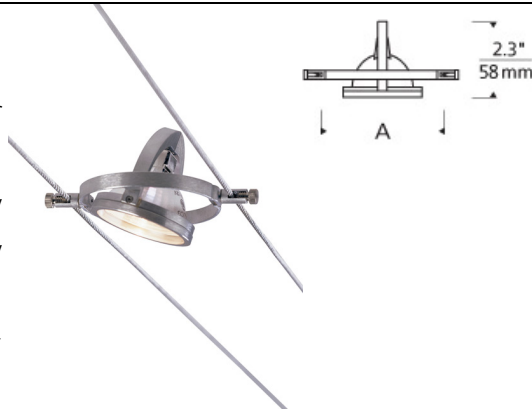

LOW - VOLTAGE HEADS

K-Hello Head

DESCRIPTION

The K-Hello display head by Tech Lighting combines design simplicity with practical technology. The K-Hello is highly adjustable as it tilts between the Kable Lite system allowing for a 140° head rotation within its ring. Customize the K-Hello by selecting from 1 of 3 distinct cable spreads, each defined spread helps to further direct light to the desired location. This low-voltage display head is ideal for home office lighting, family room lighting and living room lighting. K-Hello ships with Eggcrate Louvers saving you both time and money. Additionally K-Hello is compatible with a Glass Lens MR16 Snoot (both sold separately). All lamping is fully dimmable to create the desired ambiance in your special space. Integral louver lens holder can hold glass lens (sold separately) or eggcrate louver (included). Satin aluminum finish. Specify low-voltage, MR16 lamp of up to 50 watts or AR111 lamp of up to 75 watts (not included). For Kable Lite system only.

OTHER

Cable Separation	Lamp Type
3.5"	MR16
5.5"	MR16
6.6"	AR111

ACCESSORIES & OPTICAL CONTROLS

Eggcrate Louver

WEIGHT

0.3lb / 0.14kg ±

k-hello head

ORDERING INFORMATION