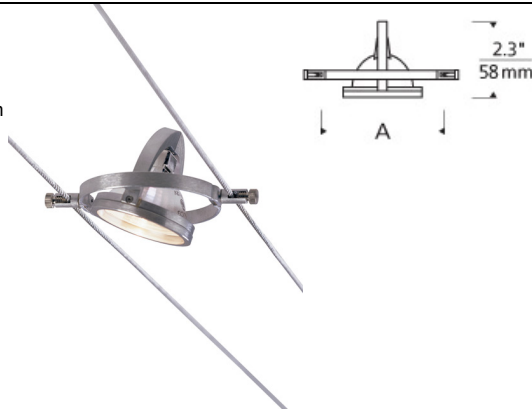

# LOW - VOLTAGE HEADS

### DESCRIPTION

Highly adjustable head tilts between cables and rotates 140° within its ring. Integral louver lens holder can hold glass lens (sold separately) or eggcrate louver (included). Satin aluminum finish. Specify low-voltage, MR16 lamp of up to 50 watts or AR111 lamp of up to 75 watts (not included). For Kable Lite system only.

### OTHER

Cable Separation	Lamp Type
3.5"	MR16
5.5"	MR16
6.6"	AR111

### WEIGHT

0.3lb / 0.14kg ±

k-hello head