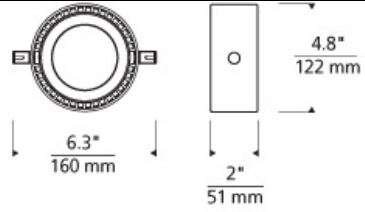

LOW - VOLTAGE HEADS

K-Corum Head

DESCRIPTION

Intriguing design with a focus on high performance, this unique LED head is defined by its open center, thin metal frame and exposed geometrical heat sink. The head rotates 360° making it ideal for direct or indirect illumination. Inspired by the latest in automotive LED headlamp technology, when viewed from behind, the center glows with a hint of illumination. Ships with 5 watt, 265 net lumen, 3000K LED.

WEIGHT

1.19lb / 0.54kg ±

k-corum head

ORDERING INFORMATION

700KLCRM	CRI	COLOR TEMP	CABLE SEPARATION	FINISH	LAMP
8	80 CRI	30 3000K	5.5"	S SATIN NICKEL	-LED LED

TECH LIGHTING®

7400 Linder Avenue T 847.410.4400
Skokie, Illinois 60077 F 847.410.4500