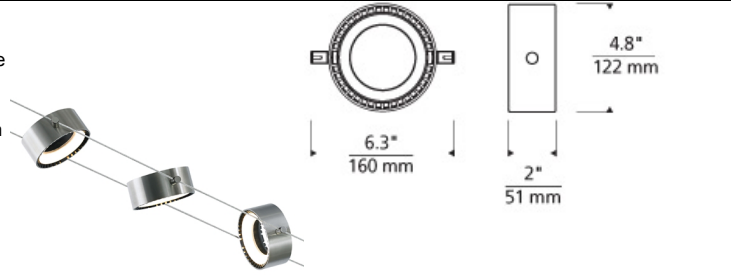

LOW - VOLTAGE HEADS

K-Corum Head

DESCRIPTION

Intriguing design with a focus on high performance, this unique LED head is defined by its open center, thin metal frame and exposed geometrical heat sink. The head rotates 360° making it ideal for direct or indirect illumination. Inspired by the latest in automotive LED headlamp technology, when viewed from behind, the center glows with a hint of illumination. Ships with 7.2 watt, 550 net lumen, 3000K LED.

WEIGHT

1.19lb / 0.54kg ±

k-corum head

ORDERING INFORMATION

700KLCRM	CRI	COLOR TEMP	CABLE SEPARATION	FINISH	LAMP
8	80 CRI	30 3000K	5.5"	S SATIN NICKEL	-LED LED

TECH LIGHTING®

7400 Linder Avenue T 847.410.4400
 Skokie, Illinois 60077 F 847.410.4500