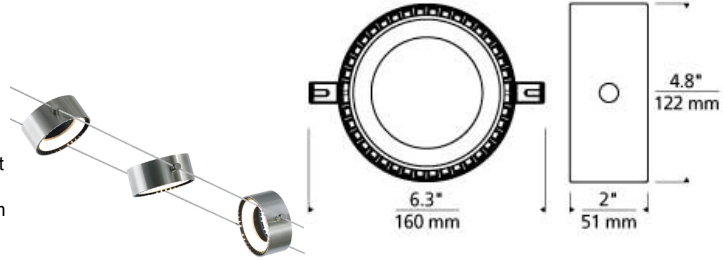

LOW - VOLTAGE HEADS

K-Corum Head LED T20

DESCRIPTION

The K-Corum display head by Tech Lighting combines intriguing design with high performance. This unique display head is specially designed for a 5.5" cable separation, making for an even wider spread of light onto surrounding surfaces, and comes with an integrated fully dimmable 3000k LED lamp. The thin metal frame and exposed geometrical heat sink make for a modern industrial look while providing a 360° light output ideal for direct or indirect illumination. The K-Corum display head is ideal for commercial lighting applications such as retail stores, libraries and galleries. The head rotates 360° making it ideal for direct or indirect illumination. Inspired by the latest in automotive LED headlamp technology, when viewed from behind, the center glows with a hint of illumination. Ships with 5 watt, 265 net lumen, 3000K LED.

WEIGHT

1.19lb / 0.54kg ±

k-corum head

ORDERING INFORMATION

700KLCRM	CRI	COLOR TEMP	CABLE SEPARATION	FINISH	LAMP
8	80 CRI	30 3000K	5.5"	S SATIN NICKEL	-LED LED

TECH LIGHTING®

7400 Linder Avenue T 847.410.4400
Skokie, Illinois 60077 F 847.410.4500