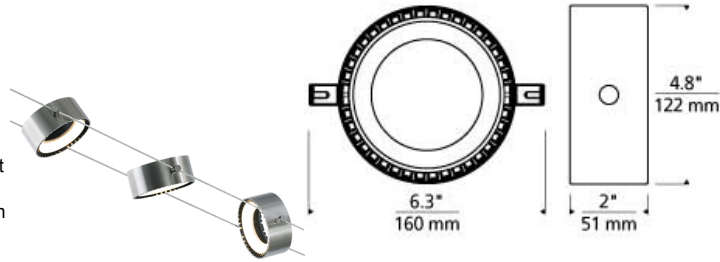

LOW - VOLTAGE HEADS

K-Corum Head LED T20

DESCRIPTION

The K-Corum display head by Tech Lighting combines intriguing design with high performance. This unique display head is specially designed for a 5.5" cable separation, making for an even wider spread of light onto surrounding surfaces, and comes with an integrated fully dimmable 3000k LED lamp. The thin metal frame and exposed geometrical heat sink make for a modern industrial look while providing a 360° light output ideal for direct or indirect illumination. The K-Corum display head is ideal for commercial lighting applications such as retail stores, libraries and galleries. The head rotates 360° making it ideal for direct or indirect illumination. Inspired by the latest in automotive LED headlamp technology, when viewed from behind, the center glows with a hint of illumination. Ships with 5 watt, 265 net lumen, 3000K LED.

WEIGHT

1.19lb / 0.54kg ±

k-corum head

ORDERING INFORMATION

700KLCRM	CRI	COLOR TEMP	CABLE SEPARATION	FINISH	LAMP
8	80 CRI	30 3000K	5.5"	S SATIN NICKEL	-LED LED

TECH LIGHTING®

7400 Linder Avenue T 847.410.4400
Skokie, Illinois 60077 F 847.410.4500