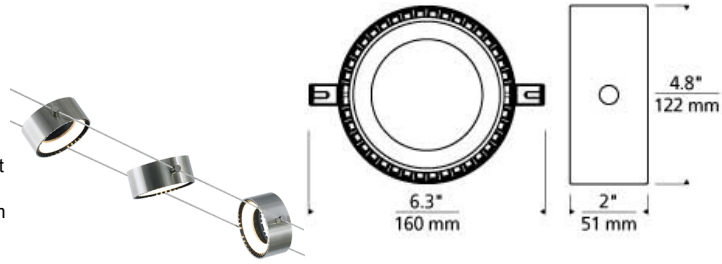

LOW - VOLTAGE HEADS

K-Corum Head LED T20

DESCRIPTION

The K-Corum display head by Tech Lighting combines intriguing design with high performance. This unique display head is specially designed for a 5.5" cable separation, making for an even wider spread of light onto surrounding surfaces, and comes with an integrated fully dimmable 3000k LED lamp. The thin metal frame and exposed geometrical heat sink make for a modern industrial look while providing a 360° light output ideal for direct or indirect illumination. The K-Corum display head is ideal for commercial lighting applications such as retail stores, libraries and galleries. The head rotates 360° making it ideal for direct or indirect illumination. Inspired by the latest in automotive LED headlamp technology, when viewed from behind, the center glows with a hint of illumination. Ships with 5 watt, 265 net lumen, 3000K LED.

WEIGHT

1.19lb / 0.54kg ±

k-corum head

ORDERING INFORMATION

700KLCRM	CRI	COLOR TEMP	CABLE SEPARATION	FINISH	LAMP
8	80 CRI	30 3000K	5.5"	S SATIN NICKEL	-LED LED

TECH LIGHTING®

7400 Linder Avenue
Skokie, Illinois 60077