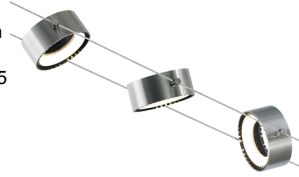

LOW - VOLTAGE HEADS

K-Corum Head

DESCRIPTION

Intriguing design with a focus on high performance, this unique LED head is defined by its open center, thin metal frame and exposed geometrical heat sink. The head rotates 360° making it ideal for direct or indirect illumination. Inspired by the latest in automotive LED headlamp technology, when viewed from behind, the center glows with a hint of illumination. Ships with 5 watt, 265 net lumen, 3000K LED.

WEIGHT

1.19lb / 0.54kg ±

k-corum head

ORDERING INFORMATION

700KLCRM	CRI	COLOR TEMP	CABLE SEPARATION	FINISH	LAMP
8	80 CRI	30 3000K	5.5"	S SATIN NICKEL	-LED LED

TECH LIGHTING®

7400 Linder Avenue T 847.410.4400
Skokie, Illinois 60077 F 847.410.4500