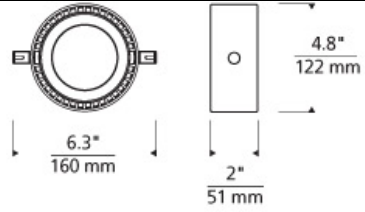

### DESCRIPTION

Intriguing design with a focus on high performance, this unique LED head is defined by its open center, thin metal frame and exposed geometrical heat sink. The head rotates 360° making it ideal for direct or indirect illumination. Inspired by the latest in automotive LED headlamp technology, when viewed from behind, the center glows with a hint of illumination. Ships with 5 watt, 265 net lumen, 3000K LED.

### WEIGHT

1.19lb / 0.54kg ±

k-corum head