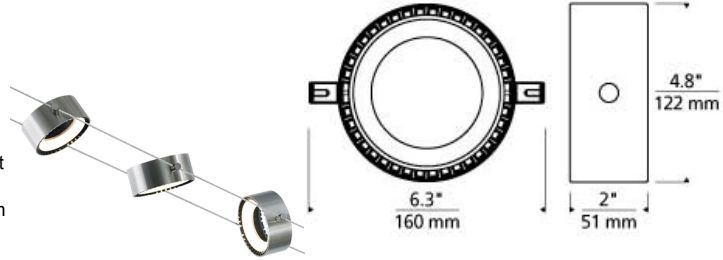

LOW - VOLTAGE HEADS

K-Corum Head

DESCRIPTION

The K-Corum display head by Tech Lighting combines intriguing design with high performance. This unique display head is specially designed for a 5.5" Kable Lite separation, making for an even wider spread of light onto surrounding surfaces, and comes with an integrated fully dimmable 3000k LED lamp. The thin metal frame and exposed geometrical heat sink make for a modern industrial look while providing a 360° light output ideal for direct or indirect illumination. The K-Corum display head is ideal for commercial lighting applications such as retail stores, libraries and galleries. The head rotates 360° making it ideal for direct or indirect illumination. Inspired by the latest in automotive LED headlamp technology, when viewed from behind, the center glows with a hint of illumination. Ships with 5 watt, 265 net lumen, 3000K LED.

WEIGHT

1.19lb / 0.54kg ±

k-corum head

ORDERING INFORMATION

700KLCRM	CRI	COLOR TEMP	CABLE SEPARATION	FINISH	LAMP
8	80 CRI	30 3000K	5.5"	S SATIN NICKEL	-LED LED

TECH LIGHTING®

7400 Linder Avenue T 847.410.4400
 Skokie, Illinois 60077 F 847.410.4500