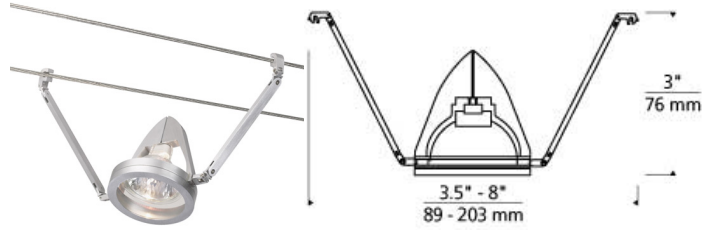

LOW - VOLTAGE HEADS

K-Bye-Bye Head T20

DESCRIPTION

Adjustable arms rotate individually. For cable separations of 3.5" to 8". Lamp rotates 360°. Satin aluminum finish. Low-voltage, MR16 lamp of up to 75 watts (not included).

ACCESSORIES & OPTICAL CONTROLS

Eggcrate Louver, Round Glass Shield

WEIGHT

0.3lb / 0.14kg ±

k-bye-bye head

ORDERING INFORMATION

700KBYENC FINISH

SATIN ALUMINUM

If using Egg-crate louver, select Par 20 option (700A03-20).

TECH LIGHTING®

7400 Linder Avenue
Skokie, Illinois 60077

T 847.410.4400
F 847.410.4500

Tech Lighting, L.L.C.

700KBYENC _____

FIXTURE TYPE: _____

JOB NAME: _____

NOTES: _____

_____

_____

©2018 Tech Lighting, L.L.C. All Rights Reserved. The "Tech Lighting" graphic is a registered trademark of Tech Lighting, L.L.C. Tech Lighting reserves the right to change specifications for product improvements without notification.