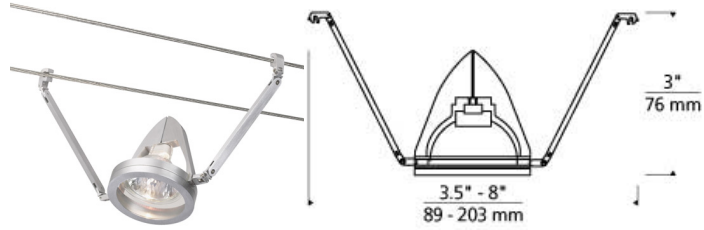

LOW - VOLTAGE HEADS

K-Bye-Bye Head T20

DESCRIPTION

Adjustable arms rotate individually. For cable separations of 3.5" to 8". Lamp rotates 360°. Satin aluminum finish. Low-voltage, MR16 lamp of up to 75 watts (not included).

ACCESSORIES & OPTICAL CONTROLS

Eggcrate Louver, Round Glass Shield

WEIGHT

0.3lb / 0.14kg ±

k-bye-bye head

ORDERING INFORMATION

700KBYENC FINISH

SATIN ALUMINUM

If using Egg-crate louver, select Par 20 option (700A03-20).

TECH LIGHTING®

7400 Linder Avenue
Skokie, Illinois 60077

T 847.410.4400
F 847.410.4500

Tech Lighting, L.L.C.

700KBYENC _____

FIXTURE TYPE: _____

JOB NAME: _____

NOTES: _____

_____

_____

©2018 Tech Lighting, L.L.C. All Rights Reserved. The "Tech Lighting" graphic is a registered trademark of Tech Lighting, L.L.C. Tech Lighting reserves the right to change specifications for product improvements without notification.