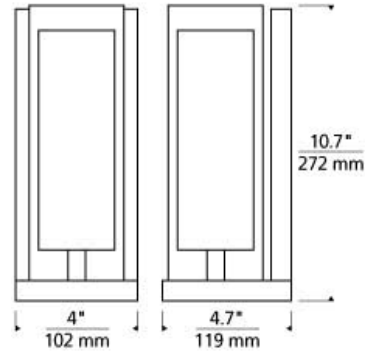

ORDERING INFORMATION

700WSJDN	COLOR	FINISH	LAMP
C	CLEAR	Z ANTIQUE BRONZE C CHROME S SATIN NICKEL	NO LAMP -CF COMPACT FLUORESCENT 120V

TECH LIGHTING®

7400 Linder Avenue T 847.410.4400
Skokie, Illinois 60077 F 847.410.4500

Tech Lighting, L.L.C.

700WSJDN _____

FIXTURE TYPE: _____

JOB NAME: _____

NOTES: _____

_____

_____

©2018 Tech Lighting, L.L.C. All Rights Reserved. The "Tech Lighting" graphic is a registered trademark of Tech Lighting, L.L.C. Tech Lighting reserves the right to change specifications for product improvements without notification.