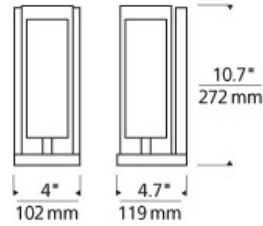

### DESCRIPTION

Pure indulgence, the Jayden is cut from a solid block of crystal and formed into an elegant rectangular prism which surrounds a hand-blown inner white glass diffuser and sits atop a die-cast metal base. Instantly elevates any space. Incandescent includes 120 volt, 60 watt or equivalent T10 medium base lamp. Fluorescent includes 120 volt 26 watt GX24Q-3 base triple tube compact fluorescent lamp. May also be lamped with 32 watt GX24Q-3 base triple tube compact fluorescent lamp (not included). Incandescent version dimmable with standard incandescent dimmer.

### INSTALLATION

Mounts to a standard 4" square junction box with round plaster ring (provided by electrician).

clear

clear