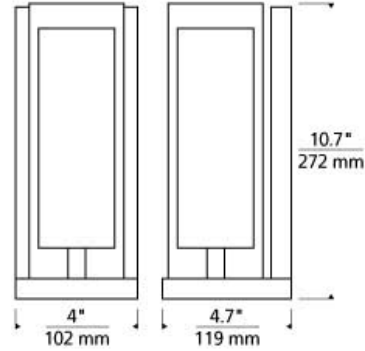

### DESCRIPTION

The Jayden wall sconce by Tech Lighting exudes sophistication and class with its high-end multi-material make up. An outer block of solid crystal is formed into an elegant rectangular prism which surrounds a hand-blown inner white glass diffuser. The sleek and contemporary die-cast metal base supports this work of art as flawless finish to the crystal fixture. At 10.7" in length and 4" in diameter the Jayden wall is ideal for bathroom lighting, hallway lighting and bedroom lighting flanking two end tables. The Jayden wall ships with your choice of incandescent lamping or LED lamping, either option is fully dimmable to create the desired ambiance in your special space. Instantly elevates any space. Rated for (1) 60w max, E26 medium based lamp (T10 lamp not included). Fluorescent includes 120 volt 26 watt GX24Q-3 base triple tube compact fluorescent lamp. May also be lamped with 32 watt GX24Q-3 base triple tube compact fluorescent lamp (not included). No Lamp version dimmable with standard incandescent dimmer.

### INSTALLATION

Mounts to a standard 4" square junction box with round plaster ring (provided by electrician).

### WEIGHT

7-8lb / 3.18-3.63kg ±

clear