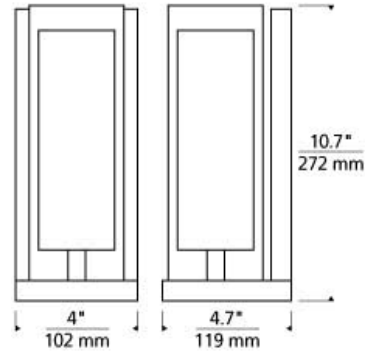

### DESCRIPTION

Pure indulgence, the Jayden is cut from a solid block of crystal and formed into an elegant rectangular prism which surrounds a hand-blown inner white glass diffuser and sits atop a die-cast metal base. Instantly elevates any space. Rated for (1) 60w max, E26 medium based lamp (Not Included). Fluorescent includes 120 volt 26 watt GX24Q-3 base triple tube compact fluorescent lamp. May also be lamped with 32 watt GX24Q-3 base triple tube compact fluorescent lamp (not included). No Lamp version dimmable with standard incandescent dimmer.

### INSTALLATION

Mounts to a standard 4" square junction box with round plaster ring (provided by electrician).

### WEIGHT

7-8lb / 3.18-3.63kg ±

clear

clear