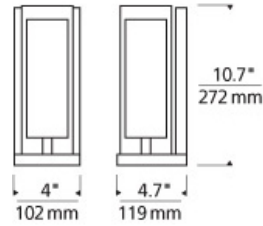

WALL COLLECTION

Jayden Wall

DESCRIPTION

Pure indulgence, the Jayden is cut from a solid block of crystal and formed into an elegant rectangular prism which surrounds a hand-blown inner white glass diffuser and sits atop a die-cast metal base. Instantly elevates any space. Incandescent includes 120 volt, 60 watt or equivalent T10 medium base lamp. Fluorescent includes 120 volt 26 watt GX24Q-3 base triple tube compact fluorescent lamp. May also be lamped with 32 watt GX24Q-3 base triple tube compact fluorescent lamp (not included). Incandescent version dimmable with standard incandescent dimmer.

INSTALLATION

Mounts to a standard 4" square junction box with round plaster ring (provided by electrician).

clear

clear

ORDERING INFORMATION

700WSJDN	COLOR	FINISH	LAMP
C	CLEAR	Z ANTIQUE BRONZE C CHROME S SATIN NICKEL	INCANDESCENT 120V -CF COMPACT FLUORESCENT 120V