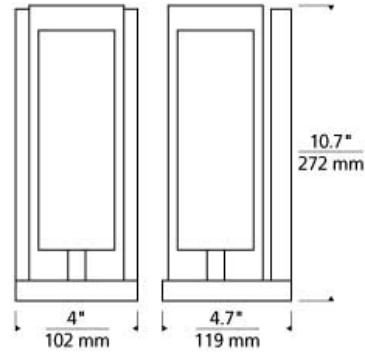

WALL COLLECTION

Jayden Wall FL T20

DESCRIPTION

The Jayden wall sconce by Tech Lighting exudes sophistication and class with its high-end multi-material make up. An outer block of solid crystal is formed into an elegant rectangular prism which surrounds a hand-blown inner white glass diffuser. The sleek and contemporary die-cast metal base supports this work of art as flawless finish to the crystal fixture. At 10.7" in length and 4" in diameter the Jayden wall is ideal for bathroom lighting, hallway lighting and bedroom lighting flanking two end tables. The Jayden wall ships with your choice of incandescent lamping or LED lamping, either option is fully dimmable to create the desired ambiance in your special space. Instantly elevates any space. Rated for (1) 60w max, E26 medium based lamp (T10 lamp not included). Fluorescent includes 120 volt 26 watt GX24Q-3 base triple tube compact fluorescent lamp. May also be lamped with 32 watt GX24Q-3 base triple tube compact fluorescent lamp (not included). No Lamp version dimmable with standard incandescent dimmer.

clear

INSTALLATION

Mounts to a standard 4" square junction box with round plaster ring (provided by electrician).

WEIGHT

7-8lb / 3.18-3.63kg ±

clear

ORDERING INFORMATION

700WSJDN COLOR	FINISH	LAMP
C CLEAR	C CHROME S SATIN NICKEL	NO LAMP