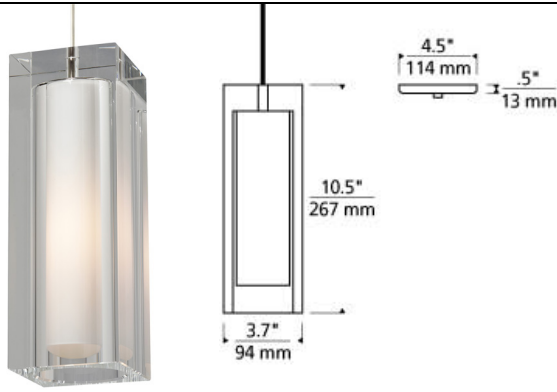

LINE - VOLTAGE PENDANTS / SUSPENSION

Jayden Grande Pendant

DESCRIPTION

The Jayden Grande emanates pure sophistication and class with its multi-material make up. An outer block of solid crystal is formed into an elegant rectangular prism which surrounds a hand-blown inner white glass diffuser. With its 10.5" length and 3.7" diameter the Jayden Grande is ideal for kitchen island task lighting, bedroom lighting flanking two end tables and countless commercial lighting applications. Available lamping options include energy efficient LED or no-lamp, leaving you the option to light this fixture with your preferred lamping. The LED option is fully-dimmable to create the desired ambiance in your special space. Rated for (1) 60 watt ,max. E26 medium based lamp (Lamp Not Included). LED includes 6.5 watt, 810 delivered lumen, 2700K, medium base LED BT15 lamp. Fixture is provided with six feet of field-cuttable cable. Incandescent version dimmable with standard incandescent. LED dimmable with LED compatible dimmer.

clear

INSTALLATION

This product can mount to either a 4" square electrical box with round plaster ring or an octagon electrical box.

WEIGHT

8.5-9lb / 3.86-4.08kg ±

clear

ORDERING INFORMATION

700 SYSTEM JDNGP