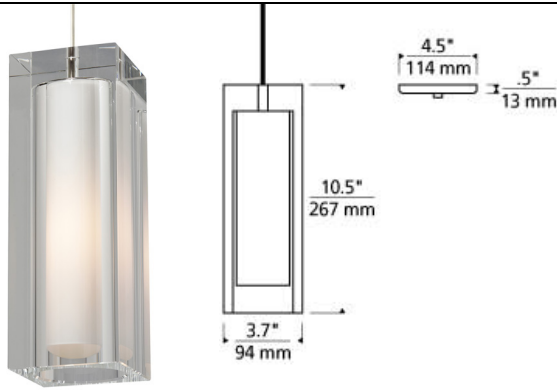

LINE - VOLTAGE PENDANTS / SUSPENSION

Jayden Grande Pendant LED T20

DESCRIPTION

The Jayden emanates pure sophistication and class with its multi-material make up. An outer block of solid crystal is formed into an elegant rectangular prism which surrounds a hand-blown inner white glass diffuser. With its 10.5" length and 3.7" diameter the Jayden Grande is ideal for kitchen island task lighting, bedroom lighting flanking two end tables and countless commercial lighting applications. Available lamping options include energy efficient LED or no-lamp, leaving you the option to light this fixture with your preferred lamping. The LED option is fully-dimmable to create the desired ambiance in your special space. Rated for (1) 60 watt max, E26 medium based lamp (Lamp Not Included). LED includes 120 volt 6.5 watt, 810 delivered lumen, 2700K, medium base LED BT15 lamp. Fixture is provided with six feet of field-cutttable cable. Dimmable with most LED compatible ELV and TRIAC dimmers.

clear

INSTALLATION

This product can mount to either a 4" square electrical box with round plaster ring or an octagon electrical box.

WEIGHT

8.5-9lb / 3.86-4.08kg ±

ORDERING INFORMATION

700 SYSTEM JDNGP

SYSTEM	COLOR	FINISH	LAMP
TD LINE-VOLTAGE PENDANTS/SUSPENSION	C CLEAR	Z ANTIQUE BRONZE B BLACK S SATIN NICKEL W WHITE	NO LAMP -LED827 BT15 LED 80 CRI 2700K 120V

TECH LIGHTING®

7400 Linder Avenue T 847.410.4400
Skokie, Illinois 60077 F 847.410.4500

Tech Lighting, L.L.C.

700 ____ JDNGP ____ _

FIXTURE TYPE: _____

JOB NAME: _____

NOTES: _____

_____

_____

©2019 Tech Lighting, L.L.C. All Rights Reserved. The "Tech Lighting" graphic is a registered trademark of Tech Lighting, L.L.C. Tech Lighting reserves the right to change specifications for product improvements without notification.