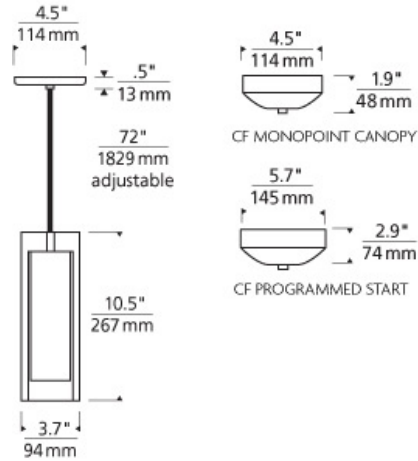

INSTALLATION

This product can mount to either a 4" square electrical box with round plaster ring or an octagon electrical box.

WEIGHT

8.5-9lb / 3.86-4.08kg ±

ORDERING INFORMATION

700 SYSTEM JDNGP

TD	LINE-VOLTAGE PENDANTS/SUSPENSION	C	CLEAR	Z	ANTIQUE BRONZE		NO LAMP
				B	BLACK		
				S	SATIN NICKEL		
				W	WHITE		
							-LED827 BT15 LED 80 CRI 2700K 120V

TECH LIGHTING®

7400 Linder Avenue T 847.410.4400
Skokie, Illinois 60077 F 847.410.4500

Tech Lighting, L.L.C.

700 ____ JDNGP ____

FIXTURE TYPE: _____

JOB NAME: _____

NOTES: _____

_____

_____

©2018 Tech Lighting, L.L.C. All Rights Reserved. The "Tech Lighting" graphic is a registered trademark of Tech Lighting, L.L.C. Tech Lighting reserves the right to change specifications for product improvements without notification.