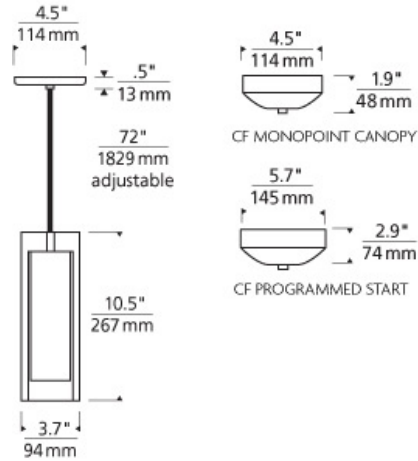

LINE - VOLTAGE PENDANTS / SUSPENSION

Jayden Grande Pendant

DESCRIPTION

The Jayden Grande emanates pure sophistication and class with its multi-material make up. An outer block of solid crystal is formed into an elegant rectangular prism which surrounds a hand-blown inner white glass diffuser. With its 10.5" length and 3.7" diameter the Jayden Grande is ideal for kitchen island task lighting, bedroom lighting flanking two end tables and countless commercial lighting applications. Available lamping options include energy efficient LED or no-lamp, leaving you the option to light this fixture with your preferred lamping. The LED option is fully-dimmable to create the desired ambiance in your special space. Rated for (1) 60 watt, max. E26 medium based lamp (Lamp Not Included). LED includes 6.5 watt, 810 delivered lumen, 2700K, medium base LED BT15 lamp. Fixture is provided with six feet of field-cuttable cable. Incandescent version dimmable with standard incandescent. LED dimmable with LED compatible dimmer.

clear

INSTALLATION

This product can mount to either a 4" square electrical box with round plaster ring or an octagon electrical box.

WEIGHT

8.5-9lb / 3.86-4.08kg ±

clear

ORDERING INFORMATION

700 SYSTEM JDNGP