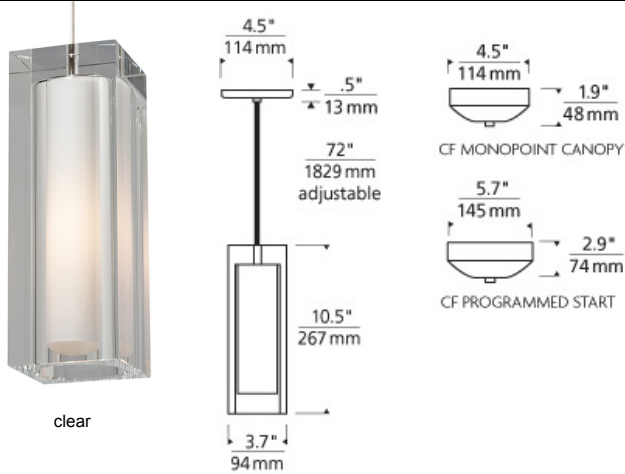

### DESCRIPTION

Pure indulgence, the Jayden Grande is cut from a solid block of crystal and formed into an elegant rectangular prism which surrounds a hand-blown inner white glass diffuser.

Incandescent includes 120 volt, 60 watt or equivalent medium base BT15 lamp. LED includes 6.5 watt, 810 delivered lumen, 2700K, medium base LED BT15 lamp. Fixture is provided with six feet of field-cutttable cable. Incandescent version dimmable with standard incandescent. LED dimmable with LED compatible dimmer.

### INSTALLATION

This product can mount to either a 4" square electrical box with round plaster ring or an octagon electrical box.

clear

clear