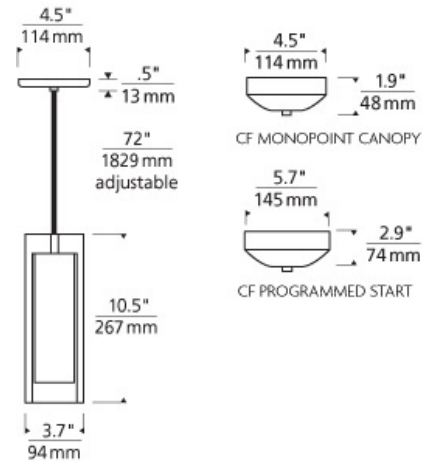

LINE - VOLTAGE PENDANTS / SUSPENSION

Jayden Grande Pendant

DESCRIPTION

The Jayden Grande emanates pure sophistication and class with its multi-material make up. An outer block of solid crystal is formed into an elegant rectangular prism which surrounds a hand-blown inner white glass diffuser. With its 10.5" length and 3.7" diameter, the Jayden Grande is ideal for kitchen island task lighting, bedroom lighting flanking two end tables and countless commercial lighting applications. The Jayden Grande ships with your choice of standard incandescent lamping or efficient LED lamping., either option will allow you to customize this elegant pendant to your desired ambiance. Incandescent includes 120 volt, 60 watt or equivalent medium base BT15 lamp. LED includes 6.5 watt, 810 delivered lumen, 2700K, medium base LED BT15 lamp. Fixture is provided with six feet of field-cutttable cable. Incandescent version dimmable with standard incandescent. LED dimmable with LED compatible dimmer.

clear

INSTALLATION

This product can mount to either a 4" square electrical box with round plaster ring or an octagon electrical box.

WEIGHT

7.87lb / 3.57kg ±

clear

ORDERING INFORMATION

700 SYSTEM JDNGP