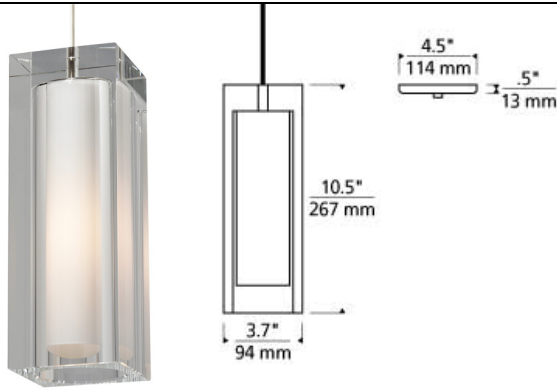

### DESCRIPTION

The Jayden emanates pure sophistication and class with its multi-material make up. An outer block of solid crystal is formed into an elegant rectangular prism which surrounds a hand-blown inner white glass diffuser. With its 10.5" length and 3.7" diameter the Jayden Grande is ideal for kitchen island task lighting, bedroom lighting flanking two end tables and countless commercial lighting applications. Available lamping options include energy efficient LED or no-lamp, leaving you the option to light this fixture with your preferred lamping. The LED option is fully-dimmable to create the desired ambiance in your special space. Rated for (1) 60 watt ,max. E26 medium based lamp (Lamp Not Included). LED includes 6.5 watt, 810 delivered lumen, 2700K, medium base LED BT15 lamp. Fixture is provided with six feet of field-cutttable cable. Incandescent version dimmable with standard incandescent. LED dimmable with LED compatible dimmer.

### INSTALLATION

This product can mount to either a 4" square electrical box with round plaster ring or an octagon electrical box.

### WEIGHT

8.5-9lb / 3.86-4.08kg ±

clear