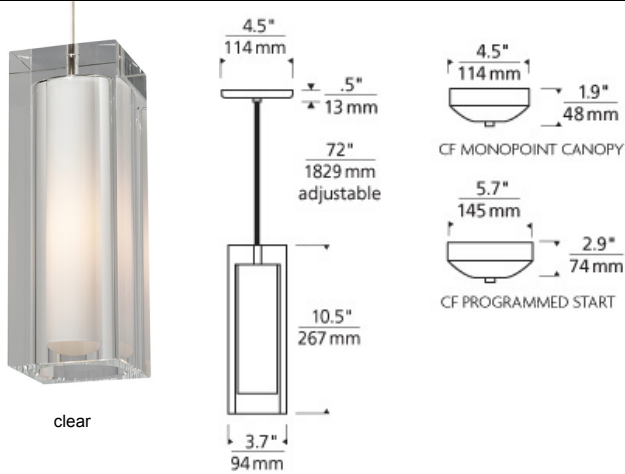

LINE - VOLTAGE PENDANTS / SUSPENSION

Jayden Grande Pendant

DESCRIPTION

Pure indulgence, the Jayden Grande is cut from a solid block of crystal and formed into an elegant rectangular prism which surrounds a hand-blown inner white glass diffuser.

Incandescent includes 120 volt, 60 watt or equivalent medium base BT15 lamp. LED includes 6.5 watt, 810 delivered lumen, 2700K, medium base LED BT15 lamp. Fixture is provided with six feet of field-cutttable cable. Incandescent version dimmable with standard incandescent. LED dimmable with LED compatible dimmer.

INSTALLATION

This product can mount to either a 4" square electrical box with round plaster ring or an octagon electrical box.

clear

clear

ORDERING INFORMATION

700 SYSTEM JDNGP

TD	LINE-VOLTAGE PENDANTS/SUSPENSION	C	CLEAR	Z	ANTIQUE BRONZE		INCANDESCENT 120V
				B	BLACK		
				S	SATIN NICKEL		
				W	WHITE		
							-LED827 BT15 LED 80 CRI 2700K 120V