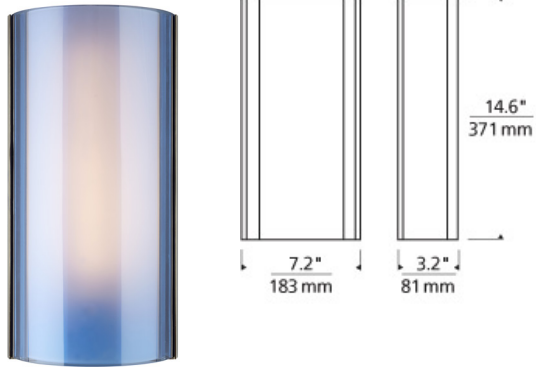

## Jaxon Wall

### DESCRIPTION

Slumped transparent glass over inner glass diffuser provides a modern, sophisticated look that is both simple and elegant. Includes 120 volt, 75 watt or equivalent T8 medium base lamp, 18 watt 2G11 base twin tube compact fluorescent lamp or two 16 watt, 1000 lumen, 2700K LED modules. Incandescent version dimmable with standard incandescent dimmer. LED version dimmable with a low-voltage electronic dimmer. ADA compliant.

### INSTALLATION

Mounts to a standard 4" square junction box with round plaster ring (provided by electrician).

steel blue

clear

smoke

steel blue