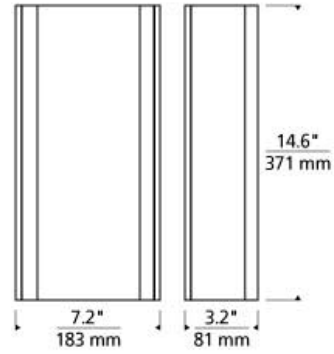

### DESCRIPTION

Slumped transparent glass over inner glass diffuser provides a modern, sophisticated look that is both simple and elegant. Rated for (1) 75w max, E26 medium based lamp (Not Included). LED version includes 16 watt, 1000 lumen, 2700K LED modules. LED version dimmable with a low-voltage electronic dimmer. ADA compliant.

### INSTALLATION

Mounts to a standard 4" square junction box with round plaster ring (provided by electrician).

### WEIGHT

5-6lb / 2.27-2.72kg ±

steel blue

clear

smoke

steel blue