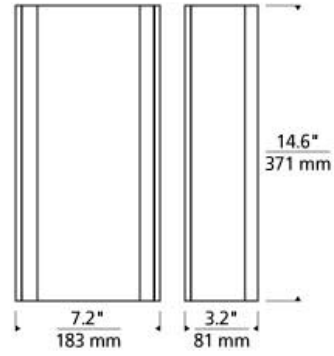

WALL COLLECTION

Jaxon Wall

LED FL ADA T20

DESCRIPTION

Slumped transparent glass provides a modern sophisticated look that is both simple and elegant. The inner glass diffuser properly disperses light evenly within the fixture providing a soft and full ray of light onto surrounding surfaces. The Jaxon is available in three modern colors, Steel Blue, Clear and Smoke. The Jaxon scales at 14.6" in length and 7.2" in width making it ideal for places such as hallways, bathrooms and foyer walls. Available lamping options include energy efficient LED or no-lamp, leaving you the option to light this fixture with your preferred lamping, LED lamping option is fully dimmable to create the desired ambiance in your special space. Rated for (1) 75w max, E26 medium based lamp (Not Included). LED version includes 16 watt, 1000 lumen, 2700K LED modules. LED version dimmable with a low-voltage electronic dimmer. ADA compliant.

steel blue

INSTALLATION

Mounts to a standard 4" square junction box with round plaster ring (provided by electrician).

WEIGHT

5-6lb / 2.27-2.72kg ±

clear

ORDERING INFORMATION

700WSJXN COLOR	FINISH	LAMP
C CLEAR	S SATIN NICKEL	NO LAMP
		-LED LED 80 CRI 2700K 120V
		-LED277 LED 80 CRI 2700K 277V