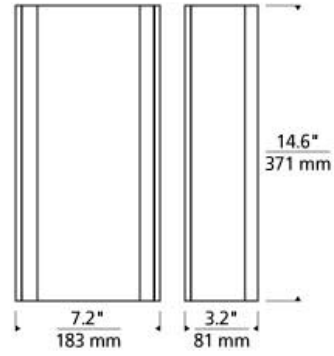

WALL COLLECTION

Jaxon Wall

LED FL ADA T20

DESCRIPTION

Slumped transparent glass provides a modern sophisticated look that is both simple and elegant. The inner glass diffuser properly disperses light evenly within the fixture providing a soft and full ray of light onto surrounding surfaces. The Jaxon is available in three modern colors, Steel Blue, Clear and Smoke. The Jaxon scales at 14.6" in length and 7.2" in width making it ideal for places such as hallways, bathrooms and foyer walls. Available lamping options include energy efficient LED or no-lamp, leaving you the option to light this fixture with your preferred lamping, LED lamping option is fully dimmable to create the desired ambiance in your special space Rated for (1) 75w max, E26 medium based lamp (Not Included). LED version includes 16 watt, 1000 lumen, 2700K LED modules. LED version dimmable with a low-voltage electronic dimmer. ADA compliant.

steel blue

INSTALLATION

Mounts to a standard 4" square junction box with round plaster ring (provided by electrician).

WEIGHT

5-6lb / 2.27-2.72kg ±

clear

smoke

steel blue