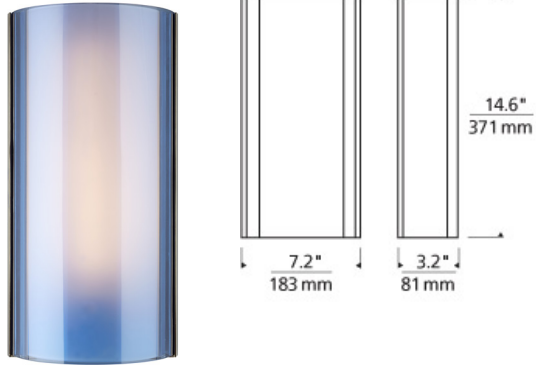

WALL COLLECTION

Jaxon Wall

DESCRIPTION

Slumped transparent glass over inner glass diffuser provides a modern, sophisticated look that is both simple and elegant. Includes 120 volt, 75 watt or equivalent T8 medium base lamp, 18 watt 2G11 base twin tube compact fluorescent lamp or two 10 watt, 600 lumen, 2700K LED modules. Incandescent version dimmable with standard incandescent dimmer. LED version dimmable with a low-voltage electronic dimmer. ADA compliant.

INSTALLATION

Mounts to a standard 4" square junction box with round plaster ring (provided by electrician).

steel blue

clear

smoke

steel blue

ORDERING INFORMATION

700WSJXN COLOR	FINISH	LAMP
C CLEAR	Z ANTIQUE BRONZE	INCANDESCENT 120V
N HAVANA BROWN	S SATIN NICKEL	-CF COMPACT FLUORESCENT 120V
K SMOKE		-LED LED 2700K 120V
U STEEL BLUE		-LED LED 2700K 277V