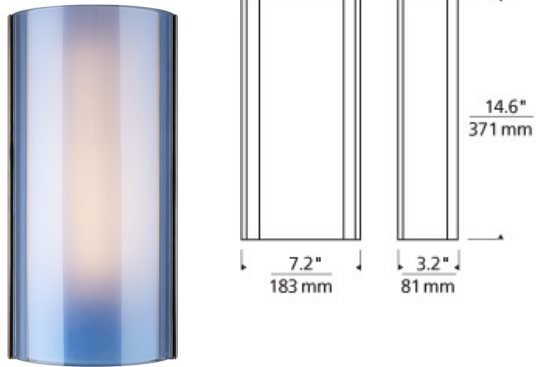

WALL COLLECTION

Jaxon Wall

DESCRIPTION

Slumped transparent glass over inner glass diffuser provides a modern, sophisticated look that is both simple and elegant. Includes 120 volt, 75 watt or equivalent T8 medium base lamp, 18 watt 2G11 base twin tube compact fluorescent lamp or two 16 watt, 1000 lumen, 2700K LED modules. Incandescent version dimmable with standard incandescent dimmer. LED version dimmable with a low-voltage electronic dimmer. ADA compliant.

INSTALLATION

Mounts to a standard 4" square junction box with round plaster ring (provided by electrician).

steel blue

clear

smoke

steel blue

ORDERING INFORMATION

700WSJXN COLOR