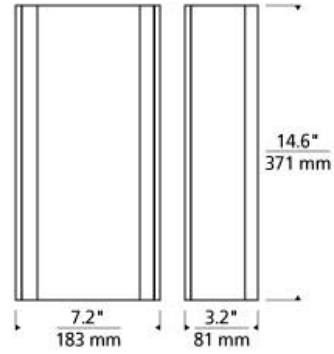

WALL COLLECTION

Jaxon Wall

DESCRIPTION

Slumped transparent glass provides a modern sophisticated look that is both simple and elegant. The inner glass diffuser properly disperses light evenly within the fixture providing a soft and full ray of light onto surrounding surfaces. The Jaxon is available in three modern colors, Steel Blue, Clear and Smoke. The Jaxon scales at 14.6" in length and 7.2" in width making it ideal for places such as hallways, bathrooms and foyer walls. Available lamping options include energy efficient LED or no-lamp, leaving you the option to light this fixture with your preferred lamping, LED lamping option is fully dimmable to create the desired ambiance in your special space Rated for (1) 75w max, E26 medium based lamp (Not Included). LED version includes 16 watt, 1000 lumen, 2700K LED modules. LED version dimmable with a low-voltage electronic dimmer. ADA compliant.

steel blue

INSTALLATION

Mounts to a standard 4" square junction box with round plaster ring (provided by electrician).

WEIGHT

5-6lb / 2.27-2.72kg ±

clear

smoke

steel blue