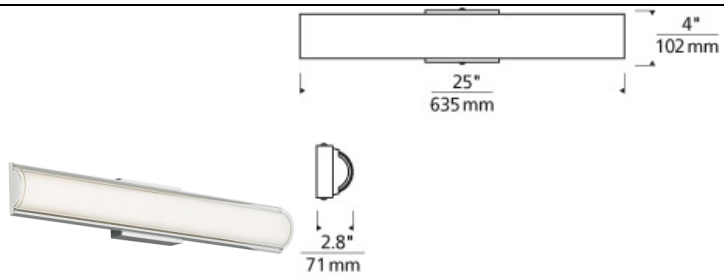

BATH COLLECTION

Jaxon Bath

DESCRIPTION

Slumped transparent glass over an inner glass diffuser provides a modern, sophisticated look that is both simple and elegant in the Jaxon bath light fixture from Tech Lighting. Includes 24 watt, 1050 net lumen, 3000K LED module. Dimmable with low-voltage electronic dimmer.

INSTALLATION

This product can mount to either a 4" square electrical box with round plaster ring or an octagonal electrical box. May be mounted horizontally or vertically. For wall mount use only.

WEIGHT

4.43lb / 2.01kg ±

clear

chrome

satin nickel

ORDERING INFORMATION

700BCJXN25 COLOR	FINISH	LAMP
C CLEAR	C CHROME S SATIN NICKEL	-LED830 LED 80 CRI 3000K 120V -LED830-277 LED 80 CRI 3000K 277V

TECH LIGHTING®
7400 Linder Avenue T 847.410.4400
Skokie, Illinois 60077 F 847.410.4500
Tech Lighting, L.L.C.

700BCJXN25 _____

FIXTURE TYPE: _____

JOB NAME: _____

NOTES: _____

_____

_____

©2017 Tech Lighting, L.L.C. All Rights Reserved. The "Tech Lighting" graphic is a registered trademark of Tech Lighting, L.L.C. Tech Lighting reserves the right to change specifications for product improvements without notification.