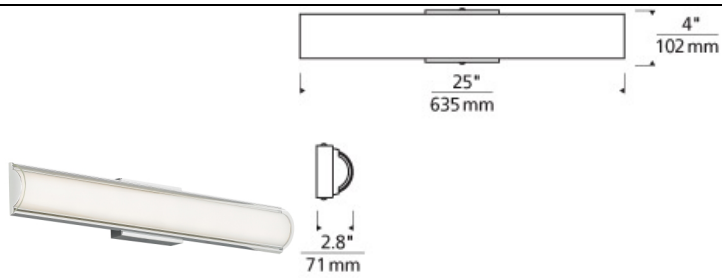

BATH COLLECTION

Jaxon Bath

DESCRIPTION

Slumped transparent glass over an inner glass diffuser provides a modern, sophisticated look that is both simple and elegant in the Jaxon bath light fixture from Tech Lighting. Includes 20 watt, 1250 net lumen, 3000K LED module. Dimmable with low-voltage electronic dimmer.

INSTALLATION

This product can mount to either a 4" square electrical box with round plaster ring or an octagonal electrical box. May be mounted horizontally or vertically. For wall mount use only.

WEIGHT

4.43lb / 2.01kg ±

clear

chrome

satin nickel

ORDERING INFORMATION

700BCJXN25 COLOR	FINISH	LAMP
C CLEAR	C CHROME S SATIN NICKEL	-LED830 LED 80 CRI 3000K 120V -LED830-277 LED 80 CRI 3000K 277V

TECH LIGHTING®
 7400 Linder Avenue T 847.410.4400
 Skokie, Illinois 60077 F 847.410.4500
Tech Lighting, L.L.C.