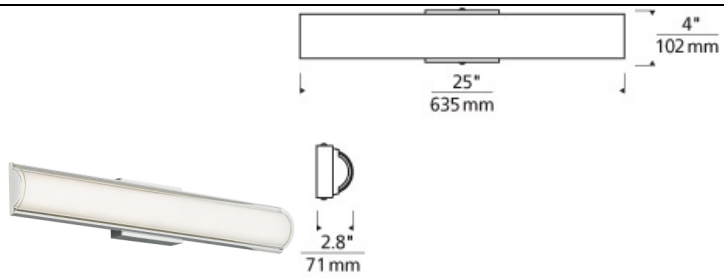

BATH COLLECTION

Jaxon Bath

DESCRIPTION

Slumped transparent glass over an inner glass diffuser provides a modern, sophisticated look that is both simple and elegant in the Jaxon bath light fixture from Tech Lighting. Includes 24 watt, 1050 net lumen, 3000K LED module. Dimmable with low-voltage electronic dimmer.

INSTALLATION

This product can mount to either a 4" square electrical box with round plaster ring or an octagonal electrical box. May be mounted horizontally or vertically. For wall mount use only.

WEIGHT

4.43lb / 2.01kg ±

clear

chrome

satin nickel

ORDERING INFORMATION

700BCJXN25 COLOR	FINISH	LAMP
C CLEAR	C CHROME S SATIN NICKEL	-LED830 LED 80 CRI 3000K 120V -LED830-277 LED 80 CRI 3000K 277V

TECH LIGHTING®
 7400 Linder Avenue T 847.410.4400
 Skokie, Illinois 60077 F 847.410.4500
Tech Lighting, L.L.C.