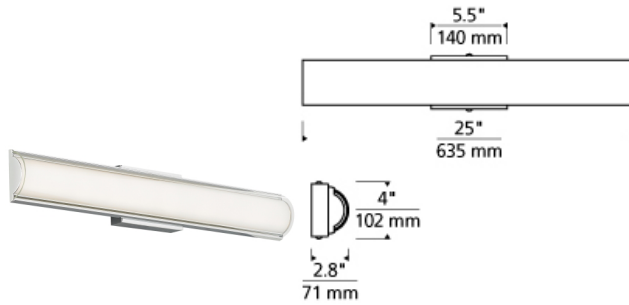

### DESCRIPTION

Slumped transparent glass over an inner glass diffuser provides a modern, sophisticated look that is both simple and elegant in the Jaxon bath light fixture from Tech Lighting. Includes 24 watt, 1050 net lumen, 3000K LED module. Dimmable with low-voltage electronic dimmer.

### INSTALLATION

This product can mount to either a 4" square electrical box with round plaster ring or an octagonal electrical box. May be mounted horizontally or vertically. For wall mount use only.

### WEIGHT

4-4.5lb / 1.81-2.04kg ±

clear

chrome

satin nickel