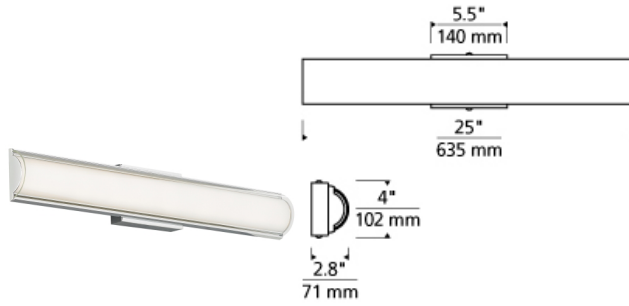

BATH COLLECTION

Jaxon Bath

DESCRIPTION

Slumped transparent glass over an inner glass diffuser provides a modern, sophisticated look that is both simple and elegant in the Jaxon bath light fixture from Tech Lighting. Includes 24 watt, 1050 net lumen, 3000K LED module. Dimmable with low-voltage electronic dimmer.

INSTALLATION

This product can mount to either a 4" square electrical box with round plaster ring or an octagonal electrical box. May be mounted horizontally or vertically. For wall mount use only.

WEIGHT

4-4.5lb / 1.81-2.04kg ±

clear

chrome

satin nickel

ORDERING INFORMATION

700BCJXN25 COLOR	FINISH	LAMP
C CLEAR	C CHROME S SATIN NICKEL	-LED830 LED 80 CRI 3000K 120V -LED830-277 LED 80 CRI 3000K 277V

Tech Lighting, L.L.C.