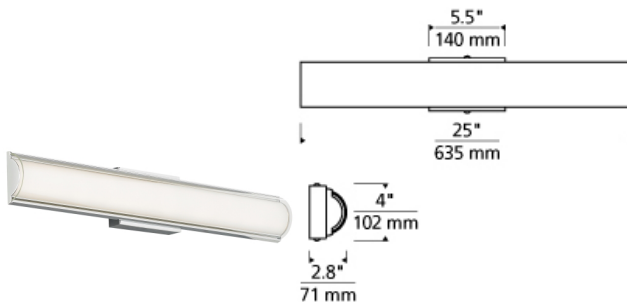

BATH COLLECTION

Jaxon Bath

LED ADA T20

DESCRIPTION

Slumped transparent glass over an inner glass diffuser provides a modern, sophisticated look that is both simple and elegant in the Jaxon bath light fixture from Tech Lighting. Includes 24 watt, 1050 net lumen, 3000K LED module. Dimmable with low-voltage electronic dimmer.

INSTALLATION

This product can mount to either a 4" square electrical box with round plaster ring or an octagonal electrical box. May be mounted horizontally or vertically. For wall mount use only.

WEIGHT

4-4.5lb / 1.81-2.04kg ±

clear

chrome

satin nickel

ORDERING INFORMATION

700BCJXN25 COLOR	FINISH	LAMP
C CLEAR	C CHROME S SATIN NICKEL	-LED830 LED 80 CRI 3000K 120V -LED830-277 LED 80 CRI 3000K 277V

700BCJXN25 _____