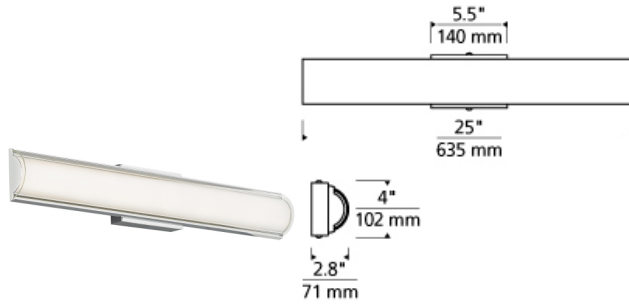

BATH COLLECTION

Jaxon Bath

DESCRIPTION

Slumped transparent glass over an inner glass diffuser provides a modern, sophisticated look that is both simple and elegant in the Jaxon bath light fixture from Tech Lighting. Includes 24 watt, 1050 net lumen, 3000K LED module. Dimmable with low-voltage electronic dimmer.

INSTALLATION

This product can mount to either a 4" square electrical box with round plaster ring or an octagonal electrical box. May be mounted horizontally or vertically. For wall mount use only.

WEIGHT

4.43lb / 2.01kg ±

clear

chrome

satin nickel

ORDERING INFORMATION

700BCJXN25 COLOR

C CLEAR

FINISH

C CHROME
S SATIN NICKEL

LAMP

-LED830 LED 80 CRI 3000K 120V
-LED830-277 LED 80 CRI 3000K 277V

TECH LIGHTING®

7400 Linder Avenue
Skokie, Illinois 60077

T 847.410.4400
F 847.410.4500

Tech Lighting, L.L.C.

700BCJXN25 _____

FIXTURE TYPE: _____

JOB NAME: _____

NOTES: _____

©2018 Tech Lighting, L.L.C. All Rights Reserved. The "Tech Lighting" graphic is a registered trademark of Tech Lighting, L.L.C. Tech Lighting reserves the right to change specifications for product improvements without notification.