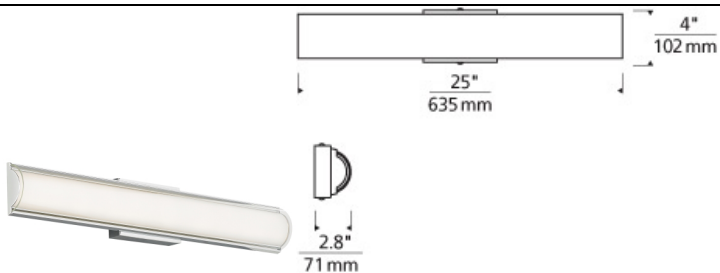

BATH COLLECTION

Jaxon Bath

DESCRIPTION

Slumped transparent glass over an inner glass diffuser provides a modern, sophisticated look that is both simple and elegant in the Jaxon bath light fixture from Tech Lighting. Includes 24 watt, 1050 net lumen, 3000K LED module. Dimmable with low-voltage electronic dimmer.

INSTALLATION

This product can mount to either a 4" square electrical box with round plaster ring or an octagonal electrical box. May be mounted horizontally or vertically. For wall mount use only.

WEIGHT

4.43lb / 2.01kg ±

clear

chrome

satin nickel

ORDERING INFORMATION

700BCJXN25 COLOR	FINISH	LAMP
C CLEAR	C CHROME S SATIN NICKEL	-LED830 LED 80 CRI 3000K 120V -LED830-277 LED 80 CRI 3000K 277V

TECH LIGHTING®
7400 Linder Avenue T 847.410.4400
Skokie, Illinois 60077 F 847.410.4500
Tech Lighting, L.L.C.

700BCJXN25 _____

FIXTURE TYPE: _____

JOB NAME: _____

NOTES: _____
_____
_____

©2017 Tech Lighting, L.L.C. All Rights Reserved. The "Tech Lighting" graphic is a registered trademark of Tech Lighting, L.L.C. Tech Lighting reserves the right to change specifications for product improvements without notification.