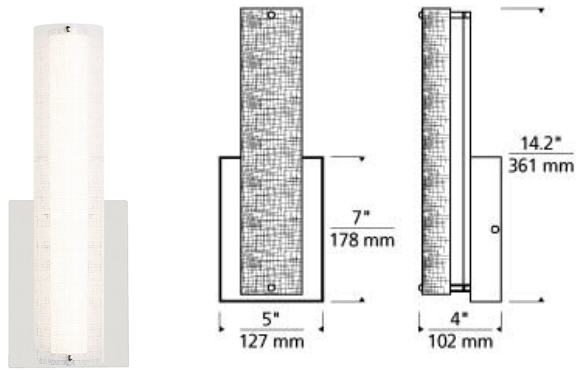

## DESCRIPTION

The Jarvas Wall light from Tech Lighting is truly unique as it features a linen woven silk screened glass that adds stunning visual interest to any wall. Skilled artisans hand-blow each piece of glass and then specially treat it to produce the textured effect most noted to the Jarvas wall sconce. Cleverly hidden behind a frosted acrylic diffuser is an energy efficient, integrated LED light source that gives ample amounts of illumination to surrounding spaces. Finish options include Polished Chrome or Satin Nickel, each finish further enhancing the striking details of this distinctive wall light. Also included in the Jarvas Wall sconce family is the Jarvas 24 Bath and Jarvas 36 Bath, simply search for the Jarvas Wall sconce to find its closest relatives. Available lamping options include energy efficient LED. All lamping options are fully-dimmable to create the desired ambiance in your special space. LED includes 13 watt 677 delivered lumens 90 CRI 2700K or 3000K LED module. Dimmable with a low-voltage electronic dimmer. Mounts up or down. ADA compliant. 120v or 277v.

## WEIGHT

2-2.5lb / 0.91-1.13kg ±

polished chrome

satin nickel

## ORDERING INFORMATION

700BCJVS	LENGTH (A)	FINISH	LAMP
14	14"	C CHROME S SATIN NICKEL	-LED927 LED 90 CRI 2700K 120V -LED927-277 LED 90 CRI 2700K 277V -LED930 LED 90 CRI 3000K 120V -LED930-277 LED 90 CRI 3000K 277V