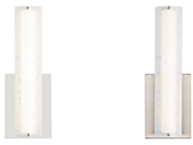

## DESCRIPTION

The Jarvas Wall light from Tech Lighting is truly unique as it features a linen woven silk screened glass that adds stunning visual interest to any wall. Skilled artisans hand-blow each piece of glass and then specially treat it to produce the textured effect most noted to the Jarvas wall sconce. Cleverly hidden behind a frosted acrylic diffuser is an energy efficient, integrated LED light source that gives ample amounts of illumination to surrounding spaces. Finish options include Polished Chrome or Satin Nickel, each finish further enhancing the striking details of this distinctive wall light. Also included in the Jarvas Wall sconce family is the Jarvas 24 Bath and Jarvas 36 Bath, simply search for the Jarvas Wall sconce to find its closest relatives. Available lamping options include energy efficient LED. All lamping options are fully-dimmable to create the desired ambiance in your special space. LED includes 13 watt 677 delivered lumens 90 CRI 2700K or 3000K LED module. Dimmable with a low-voltage electronic dimmer. Mounts up or down. ADA compliant. 120v or 277v.

## WEIGHT

2-2.5lb / 0.91-1.13kg ±

polished chrome

satin nickel

## ORDERING INFORMATION

700BCJVS	LENGTH (A)	FINISH	LAMP
14	14"	C CHROME S SATIN NICKEL	-LED927 LED 90 CRI 2700K 120V -LED927-277 LED 90 CRI 2700K 277V -LED930 LED 90 CRI 3000K 120V -LED930-277 LED 90 CRI 3000K 277V