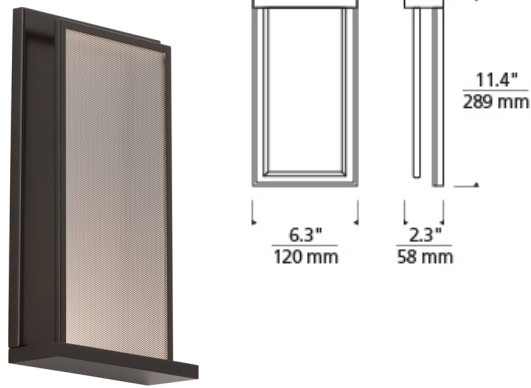

WALL COLLECTION

Istra Wall

DESCRIPTION

LED light guide technology allows an ultra-slim profile, just 2â€ from the wall, while drawing in the curious eye seeking the source of the light. What appears to be a semi-transparent panel of glass when off, then illuminates across the entire surface creating a warm ambient glow. Mounts base up or base down. Includes 8 watt, 302 net lumen, 3000K LED assembly. Dimmable with low-voltage electronic dimmer.

INSTALLATION

This product can mount to either a 4" square electrical box with round plaster ring or an octagonal electrical box (not included).

WEIGHT

3.09lb / 1.4kg ±

antique bronze

satin nickel

ORDERING INFORMATION