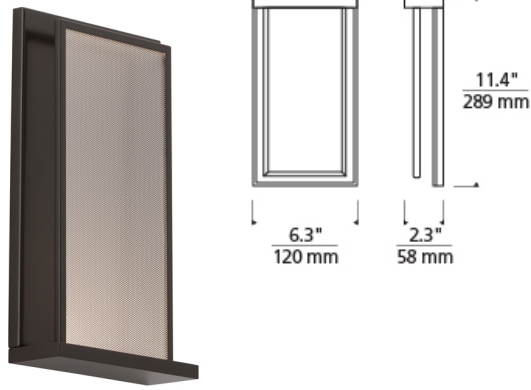

WALL COLLECTION

Istra Wall

DESCRIPTION

LED light guide technology allows an ultra-slim profile, just 2â€ from the wall, while drawing in the curious eye seeking the source of the light. What appears to be a semi-transparent panel of glass when off, then illuminates across the entire surface creating a warm ambient glow. Mounts base up or base down. Includes 6 watt, 390 net lumen, 3000K LED assembly. Dimmable with low-voltage electronic dimmer.

INSTALLATION

This product can mount to either a 4" square electrical box with round plaster ring or an octagonal electrical box (not included).

WEIGHT

3.09lb / 1.4kg ±

antique bronze

satin nickel

ORDERING INFORMATION