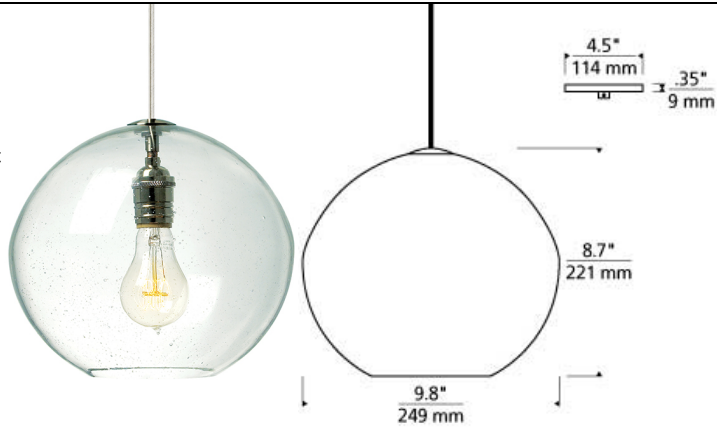

Isla Pendant

LED T20

DESCRIPTION

The Isla Pendant from Tech Lighting features a perfectly irregular organic hand blown round-shaped glass. Skilled artisans work to perfect the seeded technique that leaves hundreds of bubbles suspended within the glass. Adding a touch of charm and warmth to this contemporary glass pendant is the visible incandescent lamping. The Isla Pendant is available in five contemporary colors, each color further enhancing the unique features most noted to the Isla pendant. Scaling at 9.8" in length and 9.8" in width the Isla Pendant is moderately sized making it ideal for home office lighting, dining room lighting and kitchen island task lighting. Also available in the Isla collection is the complementary Mini-Isla Pendant, simply search for Mini-Isla to find its closest relatives. Available with or without lamp. E26 medium base socket 60w max. LED includes (1) E26 medium base ST19 3.5 watt 350 lumen 90 CRI 2700K LED lamp. Incandescent dimmable with a standard incandescent dimmer. LED dimmable with LED compatible dimmer. 120v.

WEIGHT

3-3.5lb / 1.36-1.59kg ±

amber

clear

smoke

ORDERING INFORMATION

700 SYSTEM ISLA

TD	LINE-VOLTAGE PENDANTS/SUSPENSION	COLOR	FINISH	LAMP
		A AMBER	Z ANTIQUE BRONZE	NO LAMP
		Q AQUA	S SATIN NICKEL	-LED927 ST19 LED 90 CRI 2700K 120V (T24)
		C CLEAR		
		K SMOKE		