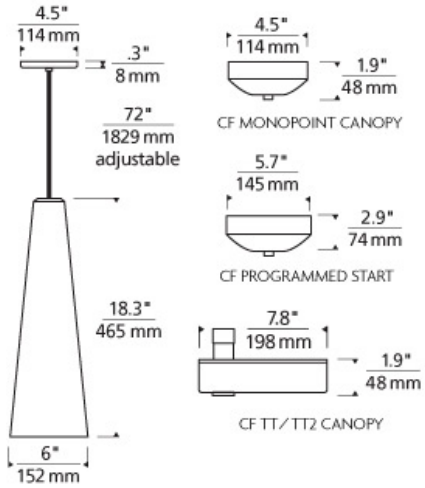

LINE - VOLTAGE PENDANTS / SUSPENSION

Isella Pendant

DESCRIPTION

A remarkable blend of scale and elegance with a touch of dramatic flair characterizes the Isella pendant light from Tech Lighting. The hand blown outer glass shade features smooth, undulating ripples reminiscent of a gently disturbed pool of water. An inner glass diffuser provides visual contrast and mirrors the tall conical shape. Incandescent includes 53 watt medium base A19 lamp. LED includes 9.5 watt, 800 delivered lumen, 2700K, LED A19 lamp. Fixture provided with six feet of field-cuttable cable. Incandescent version dimmable with standard incandescent dimmer. LED version dimmable with LED compatible dimmer.