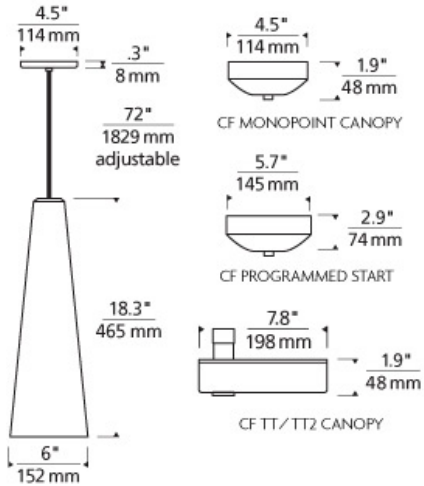

LINE - VOLTAGE PENDANTS / SUSPENSION

Isella Pendant

DESCRIPTION

The Isella pendant light by Tech Lighting is a remarkable blend of scale and elegance. The hand blown outer glass shade features smooth, undulating ripples reminiscent of a gently disturbed pool of water giving the Isella a touch of dramatic flair. An inner glass diffuser provides visual contrast and mirrors the tall conical shape of the Isella. Scaling at 18.3â€ in length and 6â€ in diameter, the Isella pendant light is a great choice for kitchen island task lighting, dining room lighting, or living room lighting. The Isella pendant light ships with your choice of either standard incandescent or efficient LED lamping, both options are fully dimmable to create your desired ambiance. Incandescent includes 53 watt medium base A19 lamp. LED includes 9.5 watt, 800 delivered lumen, 2700K, LED A19 lamp. Fixture provided with six feet of field-cuttable cable. Incandescent version dimmable with standard incandescent dimmer. LED version dimmable with LED compatible dimmer.

smoke

clear

smoke

surf green

ORDERING INFORMATION

700 SYSTEM	ISLP	COLOR	FINISH	LAMP
TD	LINE-VOLTAGE PENDANTS/SUSPENSION	C CLEAR	Z ANTIQUE BRONZE	INCANDESCENT 120V
TT	SINGLE-CIRCUIT T-TRAK	K SMOKE	B BLACK	-LED927 A19 LED 90 CRI 2700K 120V
		G SURF GREEN	S SATIN NICKEL	
			W WHITE	