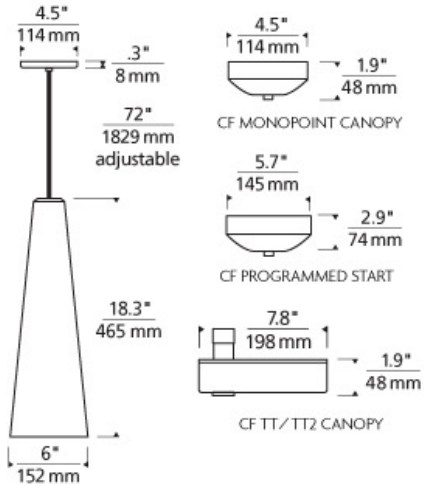

LINE - VOLTAGE PENDANTS / SUSPENSION

Isella Pendant

DESCRIPTION

The Isella pendant light by Tech Lighting is a remarkable blend of scale and elegance. The hand blown outer glass shade features smooth, undulating ripples reminiscent of a gently disturbed pool of water giving the Isella a touch of dramatic flair. An inner glass diffuser provides visual contrast and mirrors the tall conical shape of the Isella. Scaling at 18.3â€ in length and 6â€ in diameter, the Isella pendant light is a great choice for kitchen island task lighting, dining room lighting, or living room lighting. The Isella pendant light ships with your choice of either standard incandescent or efficient LED lamping, both options are fully dimmable to create your desired ambiance. Incandescent includes 53 watt medium base A19 lamp. LED includes 9.5 watt, 800 delivered lumen, 2700K, LED A19 lamp. Fixture provided with six feet of field-cuttable cable. Incandescent version dimmable with standard incandescent dimmer. LED version dimmable with LED compatible dimmer.

WEIGHT

7.94lb / 3.6kg ±

ORDERING INFORMATION

700 SYSTEM ISLP	COLOR	FINISH	LAMP
TD LINE-VOLTAGE PENDANTS/SUSPENSION TT SINGLE-CIRCUIT T-TRAK	C CLEAR K SMOKE G SURF GREEN	Z ANTIQUE BRONZE B BLACK S SATIN NICKEL W WHITE	INCANDESCENT 120V -LED927 A19 LED 90 CRI 2700K 120V

TD includes 4.5" Round Canopy.
Antique Bronze and Black Finish Only Available on TD.
CF277 and PSUNV Lamp Only Available on TD.

TECH LIGHTING®

7400 Linder Avenue T 847.410.4400
Skokie, Illinois 60077 F 847.410.4500

Tech Lighting, L.L.C.

700 ____ ISLP _____

FIXTURE TYPE: _____

JOB NAME: _____

NOTES: _____

_____

_____

©2018 Tech Lighting, L.L.C. All Rights Reserved. The "Tech Lighting" graphic is a registered trademark of Tech Lighting, L.L.C. Tech Lighting reserves the right to change specifications for product improvements without notification.