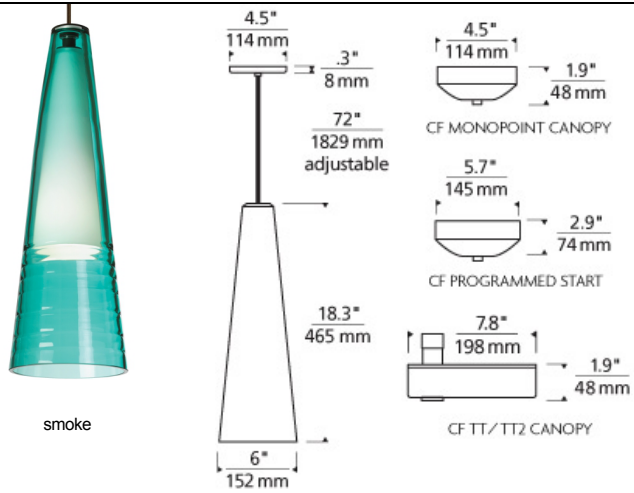

LINE - VOLTAGE PENDANTS / SUSPENSION

Isella Pendant

DESCRIPTION

A remarkable blend of scale and elegance with a touch of dramatic flair characterizes the Isella pendant light from Tech Lighting. The hand blown outer glass shade features smooth, undulating ripples reminiscent of a gently disturbed pool of water. An inner glass diffuser provides visual contrast and mirrors the tall conical shape. Incandescent includes 53 watt medium base A19 lamp. LED includes 9.5 watt, 800 delivered lumen, 2700K, LED A19 lamp. Fixture provided with six feet of field-cuttable cable. Incandescent version dimmable with standard incandescent dimmer. LED version dimmable with LED compatible dimmer.

smoke

ORDERING INFORMATION

700 SYSTEM	ISLP	COLOR	FINISH	LAMP
TD	LINE-VOLTAGE PENDANTS/SUSPENSION	C CLEAR	Z ANTIQUE BRONZE	INCANDESCENT 120V
TT	SINGLE-CIRCUIT T-TRAK	K SMOKE	B BLACK	-LED927 A19 LED 90 CRI 2700K 120V
		G SURF GREEN	S SATIN NICKEL	
			W WHITE	

TD includes 4.5" Round Canopy.
 Antique Bronze and Black Finish Only Available on TD.
 CF277 and PSUNV Lamp Only Available on TD.

700 ____ ISLP _____

FIXTURE TYPE: _____

JOB NAME: _____

NOTES: _____
