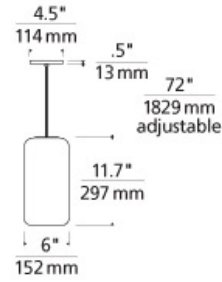

### DESCRIPTION

A large, capsule shaped, metal shade is plated with either highly reflective metallic chrome or copper and almost completely enclosed except for a small aperture for the downward firing lamp from which the Iridium pendant light from Tech Lighting provides a solid punch of task lighting. Incandescent includes one 120 volt, 39 watt medium base halogen PAR 20 lamp. LED version includes 11 watt, 550 delivered lumen, 3000K, medium base SORAA LED PAR 20 lamp. Fixture provided with six feet of field-cutable cable. Incandescent version dimmable with standard incandescent dimmer. LED version dimmable with an LED compatible dimmer. Consult lamp manufacturer for more information. Works with SORAA.

### OTHER

TD includes 4.5" Round Canopy.

### WEIGHT

3.5lb / 1.59kg ±

metallic chrome

metallic copper