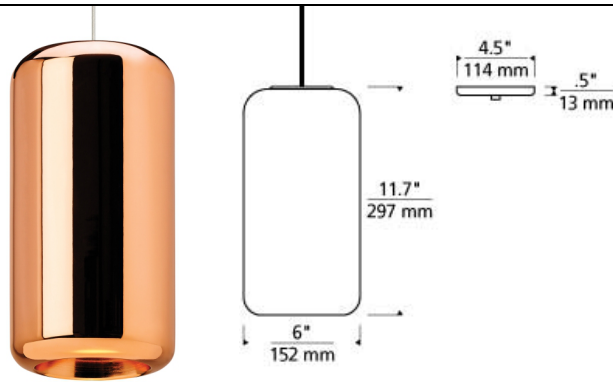

LINE - VOLTAGE PENDANTS / SUSPENSION

Iridium Pendant LED SORAA

DESCRIPTION

The Iridium Pendant by Tech Lighting is sleek and modern with its smooth lines and contoured edges. The large capsule shaped, metal shades are plated with either highly reflective metallic Chrome or copper. Light provided by a powerful downward firing LED escapes through a narrow aperture creating a solid punch of task lighting to surfaces below. With its highly modern color options and sleek design the Iridium pendant is ideal for home office lighting, kitchen island task lighting and countless commercial lighting applications. Rated for (1) 60 watt max, E26 medium based lamp (Lamp Not Included). LED version includes 120 volt 11 watt, 550 delivered lumen, 3000K, medium base LED PAR20 lamp. Fixture provided with six feet of field-cutable cable. LED version dimmable with an LED compatible dimmer. Works with SORAA.

INSTALLATION

This product can mount to either a 4" square electrical box with round plaster ring or an octagon electrical box.

OTHER

TD includes 4.5" Round Canopy.

ACCESSORIES & OPTICAL CONTROLS

Line-voltage Swag Hook

WEIGHT

3.5lb / 1.59kg ±

metallic chrome

metallic copper

ORDERING INFORMATION

700 SYSTEM	IRDP	COLOR	FINISH	LAMP
TD	LINE-VOLTAGE PENDANTS/SUSPENSION	MC METALLIC CHROME	B BLACK	NO LAMP
TT	SINGLE-CIRCUIT T-TRAK	MP METALLIC COPPER	S SATIN NICKEL	-LED830 LED 80 CRI 3000K 120V
			W WHITE	-LED930 LED 90 CRI 3000K 120V