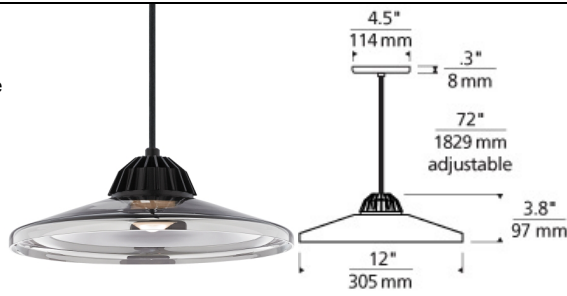

LINE - VOLTAGE PENDANTS / SUSPENSION

Hybris Pendant

DESCRIPTION

The Hybris pendant light by Tech Lighting is an instant classic due to its refined industrial style. Hand blown glass echoing the silhouette of industrial fixtures is combined with the LED Eros pendant. This combination of LED and industrial styled hand blown glass produces a rustic yet modern aesthetic. The refined industrial style is popular amongst lighting designers today making the Hybris pendant light ideal for consumer lighting and commercial lighting applications. The Hybris pendant light ships with your choice of an efficient LED lamp that is fully dimmable to create the desired ambiance within your preferred space. Includes 10 watt, 210 net lumen, 3000K or Warm Color Dimming 3000K-2200K LED module. Dimmable with low-voltage electronic dimmer. Fixture provided with six feet of field-cutable cloth cord.

metallic chrome

INSTALLATION

This product can mount to either a 4" square electrical box with round plaster ring or an octagon electrical box.

WEIGHT

2.92lb / 1.32kg ±

metallic chrome

ORDERING INFORMATION

700 SYSTEM	HYBP	COLOR	FINISH	LAMP
TD	LINE-VOLTAGE PENDANTS/SUSPENSION	C	METALLIC CHROME	B BLACK -LED930 LED 90 CRI 3000K 120V -LEDWD LED WARM COLOR DIMMING 3000K - 2200K 120V

TECH LIGHTING®

7400 Linder Avenue
Skokie, Illinois 60077

T 847.410.4400
F 847.410.4500

Tech Lighting, L.L.C.

700 ____ HYBP _____

FIXTURE TYPE: _____

JOB NAME: _____

NOTES: _____

_____

_____

©2017 Tech Lighting, L.L.C. All Rights Reserved. The "Tech Lighting" graphic is a registered trademark of Tech Lighting, L.L.C. Tech Lighting reserves the right to change specifications for product improvements without notification.