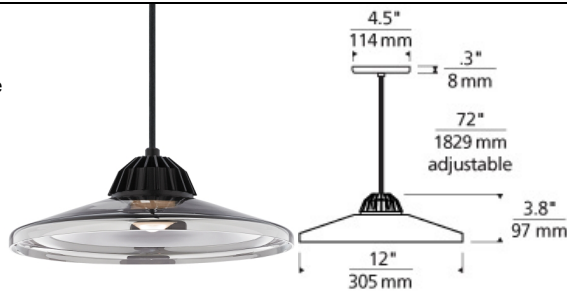

### DESCRIPTION

The Hybris pendant light by Tech Lighting is an instant classic due to its refined industrial style. Hand blown glass echoing the silhouette of industrial fixtures is combined with the LED Eros pendant. This combination of LED and industrial styled hand blown glass produces a rustic yet modern aesthetic. The refined industrial style is popular amongst lighting designers today making the Hybris pendant light ideal for consumer lighting and commercial lighting applications. The Hybris pendant light ships with your choice of an efficient LED lamp that is fully dimmable to create the desired ambiance within your preferred space. Includes 10 watt, 210 net lumen, 3000K or Warm Color Dimming 3000K-2200K LED module. Dimmable with low-voltage electronic dimmer. Fixture provided with six feet of field-cuttable cloth cord.