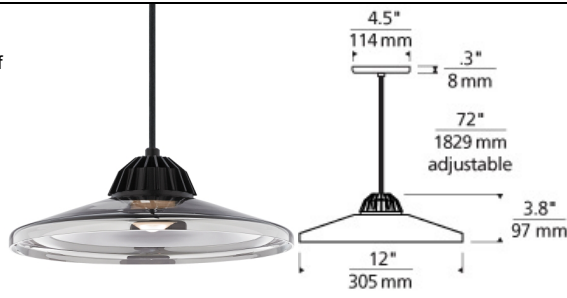

LINE - VOLTAGE PENDANTS / SUSPENSION

Hybris Pendant

DESCRIPTION

Beautifully executed hand blown glass echoing the silhouette of classic industrial light fixtures is combined in the Hybris pendant light with Tech Lighting's Eros pendant LED light source for a rustic modern aesthetic. Includes 9 watt, 700 net lumen, 3000K or Warm Color Dimming 3000K-2200K LED module. Dimmable with low-voltage electronic dimmer. Fixture provided with six feet of field-cuttable cloth cord.

INSTALLATION

This product can mount to either a 4" square electrical box with round plaster ring or an octagon electrical box.

WEIGHT

2.92lb / 1.32kg ±

metallic chrome

metallic chrome

ORDERING INFORMATION

700 SYSTEM	HYBP	COLOR	FINISH	LAMP
TD	LINE-VOLTAGE PENDANTS/SUSPENSION	C METALLIC CHROME	B BLACK	-LED930 LED 90 CRI 3000K 120V -LEDWD LED WARM COLOR DIMMING 3000K - 2200K 120V

TECH LIGHTING®

7400 Linder Avenue
Skokie, Illinois 60077

T 847.410.4400
F 847.410.4500

Tech Lighting, L.L.C.

700 ____ HYBP _____

FIXTURE TYPE: _____

JOB NAME: _____

NOTES: _____

_____

_____

©2017 Tech Lighting, L.L.C. All Rights Reserved. The "Tech Lighting" graphic is a registered trademark of Tech Lighting, L.L.C. Tech Lighting reserves the right to change specifications for product improvements without notification.