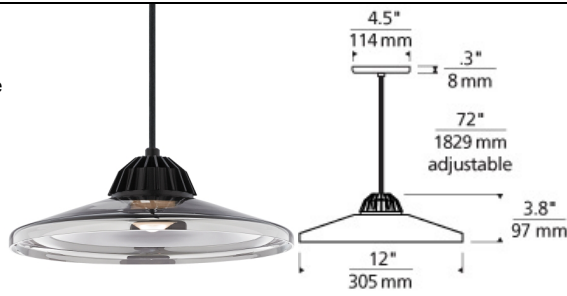

### DESCRIPTION

The Hybris pendant light by Tech Lighting is an instant classic due to its refined industrial style. Hand blown glass echoing the silhouette of industrial fixtures is combined with the LED Eros pendant. This combination of LED and industrial styled hand blown glass produces a rustic yet modern aesthetic. The refined industrial style is popular amongst lighting designers today making the Hybris pendant light ideal for consumer lighting and commercial lighting applications. The Hybris pendant light ships with your choice of an efficient LED lamp that is fully dimmable to create the desired ambiance within your preferred space. Includes 10 watt, 210 net lumen, 3000K or Warm Color Dimming 3000K-2200K LED module. Dimmable with low-voltage electronic dimmer. Fixture provided with six feet of field-cutable cloth cord.