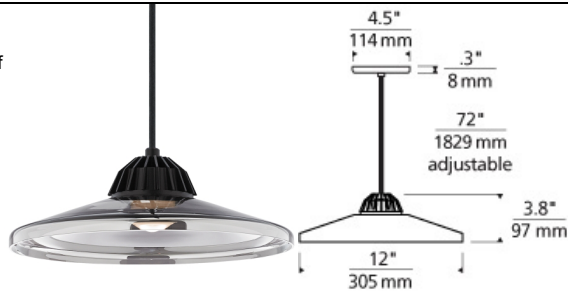

LINE - VOLTAGE PENDANTS / SUSPENSION

Hybris Pendant

DESCRIPTION

Beautifully executed hand blown glass echoing the silhouette of classic industrial light fixtures is combined in the Hybris pendant light with Tech Lighting's Eros pendant LED light source for a rustic modern aesthetic. Includes 10 watt, 210 net lumen, 3000K or Warm Color Dimming 3000K-2200K LED module. Dimmable with low-voltage electronic dimmer. Fixture provided with six feet of field-cuttable cloth cord.

INSTALLATION

This product can mount to either a 4" square electrical box with round plaster ring or an octagon electrical box.

WEIGHT

2.92lb / 1.32kg ±

metallic chrome

metallic chrome

ORDERING INFORMATION

700 SYSTEM	HYBP	COLOR	FINISH	LAMP
TD	LINE-VOLTAGE PENDANTS/SUSPENSION	C METALLIC CHROME	B BLACK	-LED930 LED 90 CRI 3000K 120V -LEDWD LED WARM COLOR DIMMING 3000K - 2200K 120V