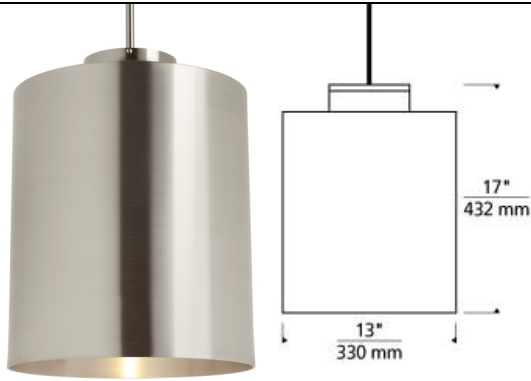

Hutch Pendant LED

DESCRIPTION

The Hutch LED pendant light from Tech Lighting features clean modern lines that clearly harmonize with the soft matte and raw aluminum finishes available in this scaled-up stamped metal pendant light. To ensure proper light scaling for both residential lighting applications such as kitchen island lighting or dining room lighting, as well as commercial lighting applications such as hospitality lighting or hallway lighting, the Hutch pendant light includes the choice of high output and low output LED modules. To ensure maximum flexibility, 25° and 40° beam spread options, 60" of variable-length rigid stems and universal ELV and 0-10v dimming capability are included as standard features. Low Output. 120 volt 18 watt, 1392 delivered lumen, 2700K or 3000K LED module. High Output. 120-277 volt universal 48 watt, 1807 delivered lumen, 2700K or 3000K LED module. Choice of 25° or 40° field changeable optics. High-Output dimmable with with low-voltage electronic or 0-10v dimmer. Low-Output dimmable with with low-voltage electronic dimmer only. Fixture provided with 60 inches of variable rigid stems (includes (2) 6 inch and (4) 12 inch) in coordinating finish. Can be installed on sloped ceiling up to 45°.

INSTALLATION

Integrated ball joint accommodates sloped ceilings up to 45°.

WEIGHT

10-10.5lb / 4.54-4.76kg ±

brushed aluminum matte black matte white

ORDERING INFORMATION

700	SYSTEM	HTCP	BEAM SPREAD	FINISH	LAMP
TD	LINE-VOLTAGE PENDANTS/SUSPENSION		25 25°	A BRUSHED ALUMINUM	-LEDHI927 LED HI-OUTPUT 90 CRI 2700K 120V-277V UNV (T24)
			40 40°	B MATTE BLACK	-LEDHI930 LED HI-OUTPUT 90 CRI 3000K 120V-277V UNV (T24)
				W MATTE WHITE	-LEDLO927 LED LO-OUTPUT 90 CRI 2700K 120V (T24)
					-LEDLO927-277 LED LO-OUTPUT 90 CRI 2700K 277V
					-LEDLO930 LED LO-OUTPUT 90 CRI 3000K 120V (T24)
					-LEDLO930-277 LED LO-OUTPUT 90 CRI 3000K 277V