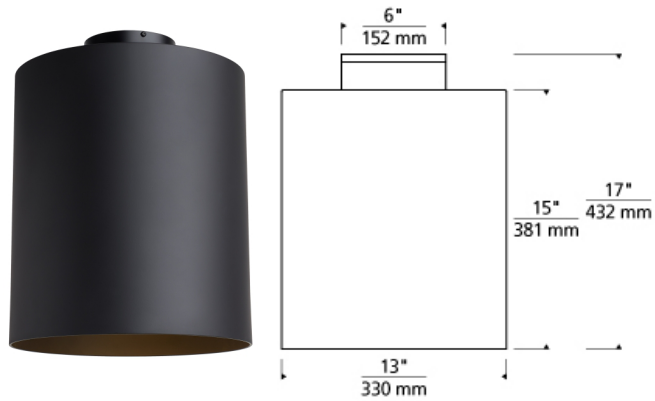

## DESCRIPTION

The Hutch LED ceiling light from Tech Lighting features clean modern lines that seamlessly harmonize with the various soft matte and raw aluminum finishes available in this scaled-up stamped metal ceiling light. To ensure proper light scaling for both residential lighting applications such as kitchen island lighting or dining room lighting, as well as commercial lighting applications such as hospitality lighting or hallway lighting, the Hutch pendant light includes the choice of high output and low output LED modules. To ensure maximum flexibility, 25° and 40° beam spread options, 60" of variable-length rigid stems and universal ELV and 0-10v dimming capability are included as standard features. Low Output: 18 watt, 1392 delivered lumen, 2700K or 3000K LED module. High Output: 39 watt, 1807 delivered lumen, 2700K or 3000K LED module. Choice of 25° or 40° field changeable optics. Dimmable with low-voltage electronic, triac, or 0-10v dimmer.

## INSTALLATION

This product can mount to either a 4" square electrical box with round plaster ring or an octagonal electrical box.

## WEIGHT

10.00-11lb / 4.54-4.99kg ±

brushed aluminum

matte black

matte white