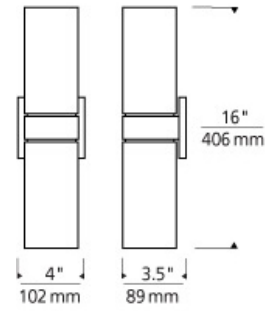

INSTALLATION

This product can mount to either a 4" square electrical box with round plaster ring or an octagonal electrical box (not included).

WEIGHT

2.75lb / 1.25kg ±

white

antique bronze

satin nickel

ORDERING INFORMATION