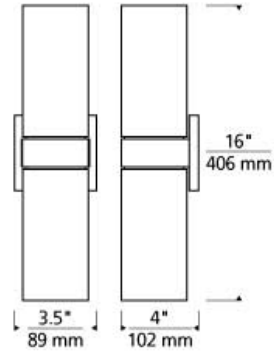

ORDERING INFORMATION

700WSHUD2W COLOR	FINISH	LAMP
WHITE	Z ANTIQUE BRONZE C CHROME S SATIN NICKEL	NO LAMP -LED927 A19 LED 90 CRI 2700K 120V (T20/T24)

TECH LIGHTING®

7400 Linder Avenue
Skokie, Illinois 60077

T 847.410.4400
F 847.410.4500

Tech Lighting, L.L.C.

700WSHUD2W _____

FIXTURE TYPE: _____

JOB NAME: _____

NOTES: _____

_____