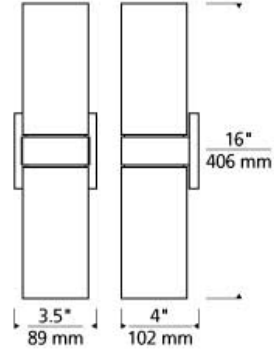

### DESCRIPTION

Clean pure style up- and down-light. Cylindrical glass shades with a simple metal base. Rated for (2) 75w max, E26 medium based lamps (Not included). LED version includes (2) 9.5 watt, 800 delivered lumen, 2700K, Medium base LED A19. ADA compliant.

### INSTALLATION

This product can mount to either a 4" square electrical box with round plaster ring or an octagonal electrical box (not included).

### WEIGHT

2.5-3lb / 1.13-1.36kg ±

white

antique bronze

satin nickel