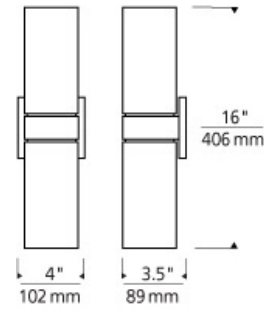

INSTALLATION

This product can mount to either a 4" square electrical box with round plaster ring or an octagonal electrical box (not included).

WEIGHT

2.75lb / 1.25kg ±

white

antique bronze

satin nickel

ORDERING INFORMATION