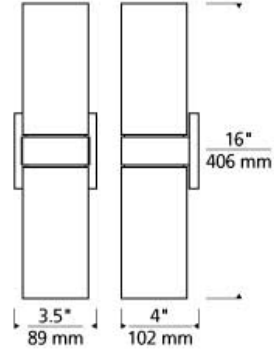

WALL COLLECTION

Hudson Wall FL ADA T20

DESCRIPTION

Clean pure style up- and down-light. Cylindrical glass shades with a simple metal base. Rated for (2) 75w max, E26 medium based lamps (Not included). LED version includes (2) 9.5 watt, 800 delivered lumen, 2700K, Medium base LED A19. ADA compliant.

INSTALLATION

This product can mount to either a 4" square electrical box with round plaster ring or an octagonal electrical box (not included).

WEIGHT

2.5-3lb / 1.13-1.36kg ±

white

antique bronze

satin nickel