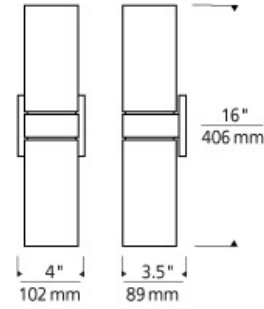

WALL COLLECTION

Hudson Wall

DESCRIPTION

Clean pure style up- and down-light. Cylindrical glass shades with a simple metal base. Includes two 120 volt, 75 watt or equivalent A19 medium base lamps or 9.5 watt, 800 delivered lumen, 2700K, Medium base LED A19. Incandescent version dimmable with standard incandescent dimmer. ADA compliant.

INSTALLATION

This product can mount to either a 4" square electrical box with round plaster ring or an octagonal electrical box (not included).

WEIGHT

2.75lb / 1.25kg ±

white

antique bronze

satin nickel

ORDERING INFORMATION