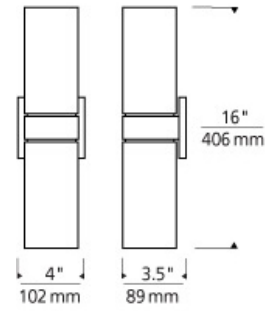

WALL COLLECTION

Hudson Wall

DESCRIPTION

Clean pure style up- and down-light. Cylindrical glass shades with a simple metal base. Includes two 120 volt, 75 watt or equivalent A19 medium base lamps or 9.5 watt, 800 delivered lumen, 2700K, Medium base LED A19. Incandescent version dimmable with standard incandescent dimmer. ADA compliant.

INSTALLATION

This product can mount to either a 4" square electrical box with round plaster ring or an octagonal electrical box (not included).

WEIGHT

2.75lb / 1.25kg ±

white

antique bronze

satin nickel

ORDERING INFORMATION