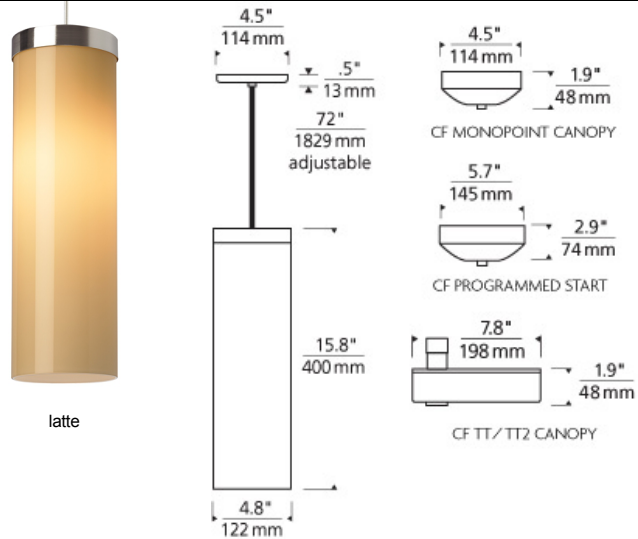

LINE - VOLTAGE PENDANTS / SUSPENSION

Hudson Pendant

DESCRIPTION

Clean pure style with presence. A long cylindrical glass shade topped with a simple metal cap detail, suspended from a round canopy. Incandescent includes 75 watt, A19 medium base lamp. LED includes 9.5 watt, 800 delivered lumen, 2700K, mediumbase LED A19 lamp. Fixture is provided with six feet of field-cuttable cable. Incandescent version dimmable with standard incandescent dimmer. LED version dimmable with LED compatible dimmer.

INSTALLATION

This product can mount to either a 4" square electrical box with round plaster ring or an octagon electrical box.

OTHER

TD includes 4.5" Round Canopy.
Antique Bronze and Black Finish Only Available on TD.

ACCESSORIES & OPTICAL CONTROLS

Line-voltage Swag Hook

latte

ORDERING INFORMATION

700 SYSTEM	HUDP	COLOR	FINISH	LAMP
TD	LINE-VOLTAGE PENDANTS/SUSPENSION	L LATTE	Z ANTIQUE BRONZE	INCANDESCENT 120V
TT	SINGLE-CIRCUIT T-TRAK	W WHITE	B BLACK	-LED927 A19 LED 90 CRI 2700K 120V
TT2	TWO-CIRCUIT T-TRAK		S SATIN NICKEL	
			W WHITE	

For use on Halo*, Juno* or Lightolier* 120 volt single-circuit track, order as follows:

Incandescent: Order pendant as **700TD** and order appropriate [120V Track Adapter](#)

Compact Fluorescent: Substitute 700TD with one of the following: **700TH** (fits Halo*), **700TJ** (fits Juno*) or **700TI** (fits Lightolier*) and by substituting the finish with one of the following: **BZ** (Black/Antique Bronze), **BS** (Black/Satin Nickel), **WZ** (White/Antique Bronze) or **WS** (White/Satin Nickel).

*Tech Lighting is not affiliated, nor is it endorsed by any of the companies listed nor does Tech Lighting distribute any of their products.