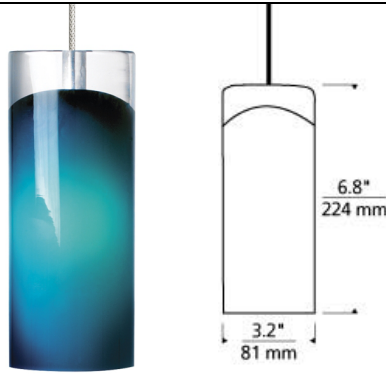

Horizon Pendant LED SORAA T20

DESCRIPTION

The Horizon Pendant light from Tech Lighting is inspired by the beauty of slow-moving lava flow. This mouth-blown pendant features rich colors and a deep clear draw at the top creating stunning visual appeal. The Horizon is available in two modern colors, Opal and Steel Blue, each color option further enhances the beauty of this naturally inspired fixture. Horizon scales at 8" in length and 3.2" in width making it ideal for bedroom lighting, home office lighting and kitchen island task lighting. Available lamping options include energy efficient LED, Xenon and Halogen. All lamping options are fully-dimmable to create the desired ambiance in your special space. Includes (1) 50 watt low-voltage GY6.35 base Xenon bi-pin lamp or 8 watt replaceable 500 lumen 90 CRI 3000K LED SORAA® module and 6' of field-cutttable suspension cable. For use with 24 volt transformer, add suffix "-24" to item number (LED lamp option is not compatible with 24 volt transformers). Works with SORAA.

ACCESSORIES & OPTICAL CONTROLS

SORAA® LED Bi-Pin Replacement Pendant Module LBL

WEIGHT

2-2.5lb / 0.91-1.13kg ±

blue

frost

ORDERING INFORMATION

700	SYSTEM	HRZ	COLOR	FINISH	LAMP
FJ	FREEJACK		U BLUE	S SATIN NICKEL	12 VOLT XENON (T20)
MP	MONOPOINT		F FROST		-LEDS930
MO	MONORAIL				-LEDS930 12 VOLT LED 90 CRI 3000K (T20/T24)
MO2	TWO-CIRCUIT MONORAIL				-24 24 VOLT HALOGEN

MPT mount includes 4" Round Flush Canopy.

Tech Lighting, L.L.C.

700 ____ HRZ ____

FIXTURE TYPE: _____

JOB NAME: _____

NOTES: _____

©2018 Tech Lighting, L.L.C. All Rights Reserved. The "Tech Lighting" graphic is a registered trademark of Tech Lighting, L.L.C. Tech Lighting reserves the right to change specifications for product improvements without notification.