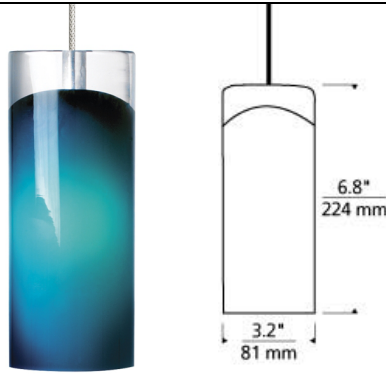

Horizon Pendant LED SORAA T20

DESCRIPTION

The Horizon Pendant light from Tech Lighting is inspired by the beauty of slow-moving lava flow. This mouth-blown pendant features rich colors and a deep clear draw at the top creating stunning visual appeal. The Horizon is available in two modern colors, Opal and Steel Blue, each color option further enhances the beauty of this naturally inspired fixture. Horizon scales at 8" in length and 3.2" in width making it ideal for bedroom lighting, home office lighting and kitchen island task lighting. Available lamping options include energy efficient LED, Xenon and Halogen. All lamping options are fully-dimmable to create the desired ambiance in your special space. Includes (1) 50 watt low-voltage GY6.35 base Xenon bi-pin lamp or 8 watt replaceable 500 lumen 90 CRI 3000K LED SORAA® module and 6' of field-cutttable suspension cable. For use with 24 volt transformer, add suffix "-24" to item number (LED lamp option is not compatible with 24 volt transformers). Works with SORAA.

ACCESSORIES & OPTICAL CONTROLS

SORAA® LED Bi-Pin Replacement Pendant Module LBL

WEIGHT

2-2.5lb / 0.91-1.13kg ±

blue

frost

ORDERING INFORMATION

700	SYSTEM	HRZ	COLOR	FINISH	LAMP
FJ	FREEJACK		U BLUE	S SATIN NICKEL	12 VOLT XENON (T20)
MP	MONOPOINT		F FROST		-LEDS930
MO	MONORAIL				-LEDS930 12 VOLT LED 90 CRI 3000K (T20/T24)
MO2	TWO-CIRCUIT MONORAIL				-24 24 VOLT HALOGEN