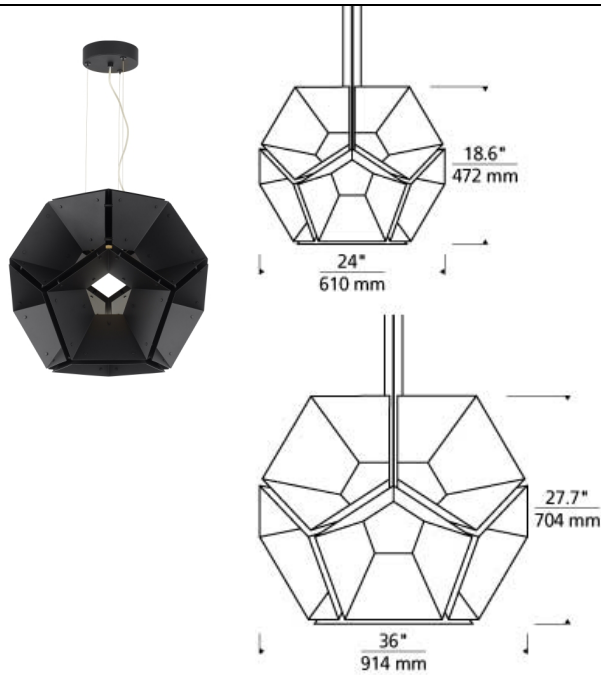

Hex Suspension LED T20

DESCRIPTION

Designed around the geometry of a pentagonal cube, the Hex Suspension light by Tech Lighting streams light through its honeycomb shape to create a visual sense of organic depth. This artfully interesting fixture provides fun visual engagement through its unique make-up as well as shadow effects when illuminated. Further enhancing this unique fixture are two on-trend color options, Matt White and Matt Black. The Hex is available in two sizes and is incredibly functional over a dining room table, family room space or home office. The integrated LED lamp is fully dimmable to create the desired ambiance using a low-voltage ELV or Triac dimmer. 24IN includes, 12 watt, 375 delivered lumen, 3000K, 90 CRI LED module. Dimmable with LED compatible or triac dimmer. 36IN includes 25 watt, 751 delivered lumen, 3000K, 90 CRI LED module. Dimmable with LED compatible or triac dimmer. Includes 12 feet of field-cutable cloth cord to match finish selection.

INSTALLATION

This product can mount to either a 4" square electrical box with round plaster ring or an octagon electrical box.

WEIGHT

21-21.5lb / 9.53-9.75kg ±

black / black

white / white

ORDERING INFORMATION

700HEX	SHAPE OR SIZE	COLOR	LAMP
24	24" DIAMETER	BB BLACK/BLACK	-LED930 LED 90 CRI 3000K 120V
36	36" DIAMETER	WW WHITE / WHITE	-LED930-277 LED 90 CRI 3000K 277V

TECH LIGHTING®

7400 Linder Avenue
Skokie, Illinois 60077