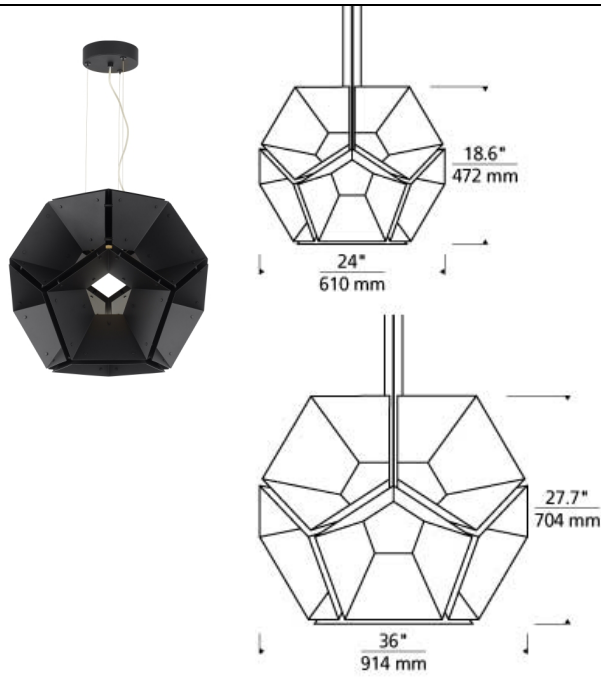

Hex Suspension LED T20

DESCRIPTION

Designed around the geometry of a pentagonal cube, the Hex Suspension light by Tech Lighting streams light through its honeycomb shape to create a visual sense of organic depth. This artfully interesting fixture provides fun visual engagement through its unique make-up as well as shadow effects when illuminated. Further enhancing this unique fixture are two on-trend color options, Matt White and Matt Black. The Hex is available in two sizes and is incredibly functional over a dining room table, family room space or home office. The integrated LED lamp is fully dimmable to create the desired ambiance using a low-voltage ELV or Triac dimmer. 24IN includes, 12 watt, 375 delivered lumen, 3000K, 90 CRI LED module. Dimmable with LED compatible or triac dimmer. 36IN includes 25 watt, 751 delivered lumen, 3000K, 90 CRI LED module. Dimmable with LED compatible or triac dimmer. Includes 12 feet of field-cutable cloth cord to match finish selection.

INSTALLATION

This product can mount to either a 4" square electrical box with round plaster ring or an octagon electrical box.

WEIGHT

21-21.5lb / 9.53-9.75kg ±

black / black

white / white

ORDERING INFORMATION

700HEX	SHAPE OR SIZE	COLOR	LAMP
24	24" DIAMETER	BB BLACK/BLACK	-LED930 LED 90 CRI 3000K 120V
36	36" DIAMETER	WW WHITE / WHITE	-LED930-277 LED 90 CRI 3000K 277V

TECH LIGHTING®

7400 Linder Avenue
Skokie, Illinois 60077