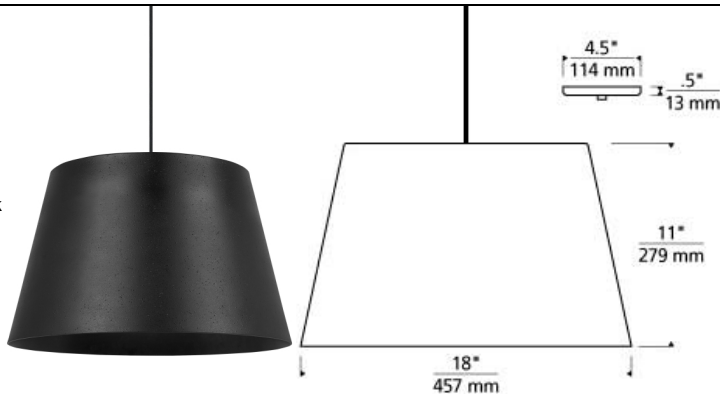

LINE - VOLTAGE PENDANTS / SUSPENSION

Henley Pendant

DESCRIPTION

The Henley pendant from Tech Lighting lures the eye with its uniquely imperfect metal spun shade. This contemporary pendant features a rough cast texture finish and neutral style making it perfect for commercial and residential applications alike. Scaling at 11" long and 18" wide the Henley pendant is ideal for home office lighting, dining room lighting and foyer lighting. Contemporary hardware finishes include textured black and textured white. Available lamping options include energy efficient LED or no-lamp, leaving you the option to light this fixture with your preferred lamping. Both incandescent and LED lamp options are fully dimmable to create the desired ambiance in your unique space. Rated for (1) 120 volt, 75 watt medium base E26 lamp with white globe diffuser (Lamp Not Included). LED version includes 120 volt 19 watt, 1680 delivered lumen, 2700K, medium base LED A21 lamp with white globe diffuser. Fixture provided with six feet of field-cutable cloth cord. Incandescent version dimmable with standard incandescent dimmer. LED version dimmable with an LED compatible dimmer. Consult lamp manufacturer for more information.

INSTALLATION

This product can mount to either a 4" square electrical box with round plaster ring or an octagonal electrical box (not included).

WEIGHT

4.5-5lb / 2.04-2.27kg ±

textured black / black textured white / white