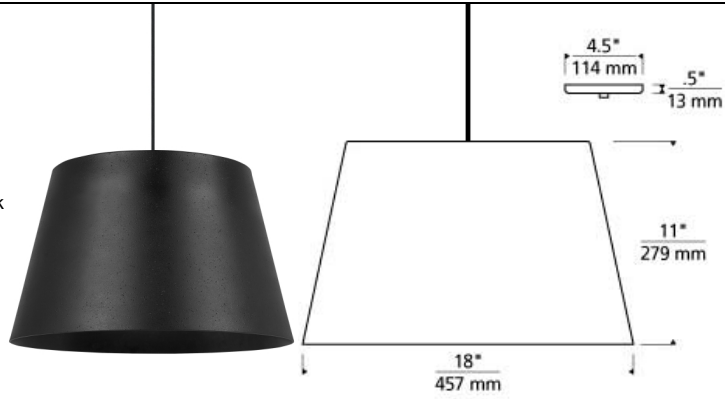

LINE - VOLTAGE PENDANTS / SUSPENSION

Henley Pendant

DESCRIPTION

The Henley pendant from Tech Lighting lures the eye with its uniquely imperfect metal spun shade. This contemporary pendant features a rough cast texture finish and neutral style making it perfect for commercial and residential applications alike. Scaling at 11" high and 18" wide the Henley pendant is ideal for home office lighting, dining room lighting and foyer lighting. Contemporary hardware finishes include textured black and textured white. Available lamping options include energy efficient LED or no-lamp, leaving you the option to light this fixture with your preferred lamping. Both incandescent and LED lamp options are fully dimmable to create the desired ambiance in your unique space. Rated for (1) 120 volt, 75 watt medium base E26 lamp with white globe diffuser (Lamp Not Included). LED version includes 120 volt 19 watt, 1680 delivered lumen, 2700K, medium base LED A21 lamp with white globe diffuser. Fixture provided with six feet of field-cutable cloth cord. Incandescent version dimmable with standard incandescent dimmer. LED version dimmable with an LED compatible dimmer. Consult lamp manufacturer for more information.

INSTALLATION

This product can mount to either a 4" square electrical box with round plaster ring or an octagonal electrical box (not included).

WEIGHT

4.5-5lb / 2.04-2.27kg ±

textured black / black textured white / white