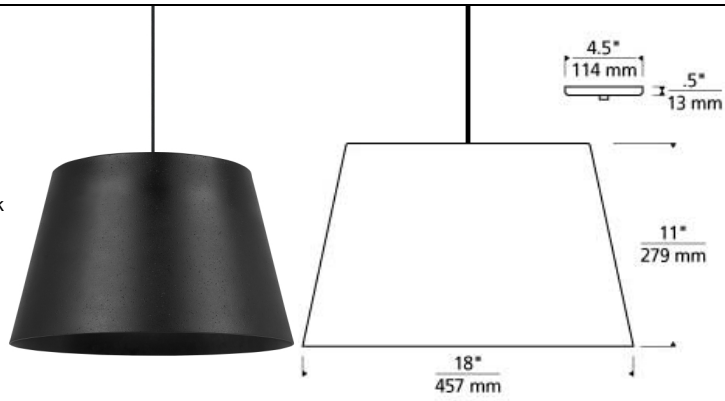

LINE - VOLTAGE PENDANTS / SUSPENSION

Henley Pendant LED T20

DESCRIPTION

The Henley pendant from Tech Lighting lures the eye with its uniquely imperfect metal spun shade. This contemporary pendant features a rough cast texture finish and neutral style making it perfect for commercial and residential applications alike. Scaling at 11" high and 18" wide the Henley pendant is ideal for home office lighting, dining room lighting and foyer lighting. Contemporary hardware finishes include textured black and textured white. Available lamping options include energy efficient LED or no-lamp, leaving you the option to light this fixture with your preferred lamping. Both incandescent and LED lamp options are fully dimmable to create the desired ambiance in your unique space. Rated for (1) 120 volt, 75 watt medium base E26 lamp with white globe diffuser (Lamp Not Included). LED version includes 120 volt 19 watt, 1680 delivered lumen, 2700K, medium base LED A21 lamp with white globe diffuser. Fixture provided with six feet of field-cutttable cloth cord. Incandescent version dimmable with standard incandescent dimmer. LED version dimmable with an LED compatible dimmer. Consult lamp manufacturer for more information.

INSTALLATION

This product can mount to either a 4" square electrical box with round plaster ring or an octagonal electrical box (not included).

WEIGHT

4.5-5lb / 2.04-2.27kg ±

textured black / black textured white / white