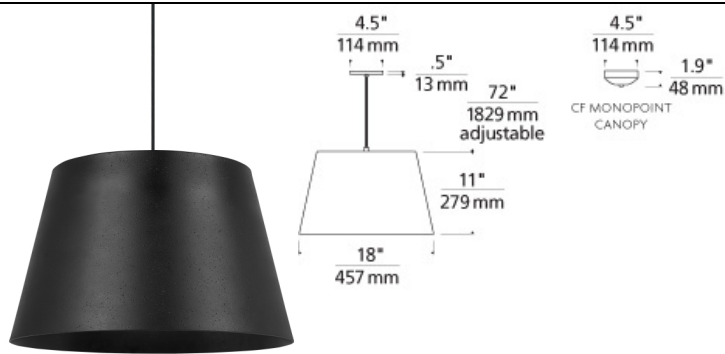

LINE - VOLTAGE PENDANTS / SUSPENSION

Henley Pendant

DESCRIPTION

The Henley pendant from Tech Lighting lures the eye with its uniquely imperfect metal spun shade. This contemporary pendant features a rough cast texture finish and neutral style, making it perfect for commercial and residential applications alike. Scaling at 11" high and 18" wide, the Henley pendant is ideal for home office lighting, dining room lighting and foyer lighting. Contemporary hardware finishes include Textured Black and Textured White. Standard incandescent and energy efficient LED lamping options are available and ship with the Henley pendant to save you time and money. Both incandescent and LED lamp options are fully dimmable to create the desired ambiance in your unique space. Incandescent version includes 120 volt, 75 watt medium base A19 lamp with white globe diffuser. LED version includes 19 watt, 1680 delivered lumen, 2700K, medium base LED A21 lamp with white globe diffuser. Fixture provided with six feet of field-cuttable cloth cord. Incandescent version dimmable with standard incandescent dimmer. LED version dimmable with an LED compatible dimmer. Consult lamp manufacturer for more information.

INSTALLATION

This product can mount to either a 4" square electrical box with round plaster ring or an octagonal electrical box (not included).

WEIGHT

4.8lb / 2.18kg ±

textured black / black textured white / white