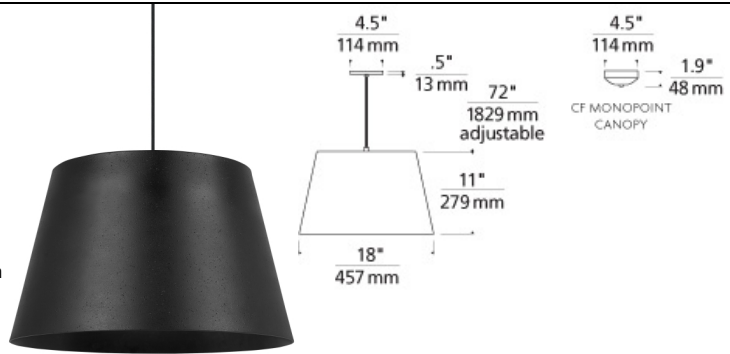

LINE - VOLTAGE PENDANTS / SUSPENSION

Henley Pendant

DESCRIPTION

The large spun metal shade of the Henley pendant light from Tech Lighting lures the eye in with its unique rough cast texture finish. Its contemporary yet neutral style and scale make it perfect for commercial and residential applications alike. Incandescent version includes 120 volt, 75 watt medium base A19 lamp with white globe diffuser. LED version includes 19 watt, 1680 delivered lumen, 2700K, medium base LED A21 lamp with white globe diffuser. Fixture provided with six feet of field-cuttable cloth cord. Incandescent version dimmable with standard incandescent dimmer. LED version dimmable with an LED compatible dimmer. Consult lamp manufacturer for more information.

INSTALLATION

This product can mount to either a 4" square electrical box with round plaster ring or an octagonal electrical box (not included).

WEIGHT

4.8lb / 2.18kg ±

textured black /
black

textured white /
white