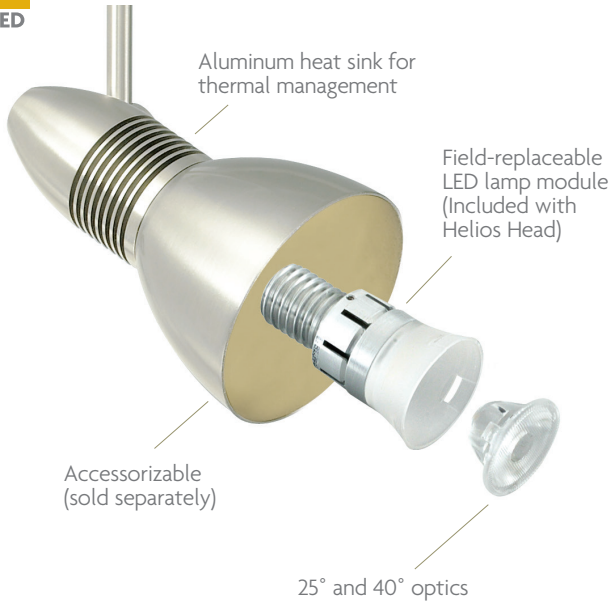

Helios LED

ARCHITECTURAL HEAD

Power Consumption:	Initial 6 watts
Color Temperature:	3000° K
Lumens:	350 net lumens
Lumens/Watt:	55 lms / watt
Color Rendering Index:	>85 CRI
Rated Average Life:	>30,000 hours to L70
Center Beam	
Candle Power:	25° - 748; 40° - 550
Dimming:	10%
Warranty:	5 years

Socket terminates with FreeJack male connector, which may be installed into a system connector. Elements ordered with a system prefix include a connector for that system.

DESCRIPTION

6 watt directional LED head. It is easily field replaceable with the screw-in base specifically designed for our LED module. The heat sink remains with the fixture minimizing any waste at the end of the lamp module life. Head rotates 360° and pivots 260° to direct the beam. Accessories in myriad styles and colors allow you to create the ideal custom LED fixture (accessories required; sold separately).

SYSTEM

Available for FreeJack, MonoRail and Wall MonoRail. For use on T~TRAK, order FreeJack version and T~TRAK FreeJack Connector (sold separately).

COLOR

None

FINISH

Antique bronze, satin nickel

LAMP

12 Volt LED 3000K