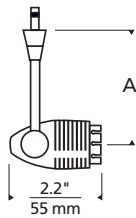

Helios LED

ARCHITECTURAL HEAD

Power Consumption:	Initial 6 watts
Color Temperature:	3000° K
Lumens:	350 net lumens
Lumens/Watt:	55 lms / watt
Color Rendering Index:	>85 CRI
Rated Average Life:	>30,000 hours to L70
Center Beam	
Candle Power:	25° - 748; 40° - 550
Dimming:	10%
Warranty:	5 years

Socket terminates with FreeJack male connector, which may be installed into a system connector. Elements ordered with a system prefix include a connector for that system.

DESCRIPTION

6 watt directional LED head. It is easily field replaceable with the screw-in base specifically designed for our LED module. The heat sink remains with the fixture minimizing any waste at the end of the lamp module life. Head rotates 360° and pivots 260° to direct the beam. Accessories in myriad styles and colors allow you to create the ideal custom LED fixture (accessories required; sold separately).

WEIGHT

4.11 lb

ORDERING INFORMATION

700	SYSTEM	HEL	BEAM SPREAD	LENGTH (A)	FINISH	-LED
	FJ	FREEJACK	25 25°	03 3"	Z	ANTIQUE BRONZE
	MO	MONORAIL	40 40°	06 6"	S	SATIN NICKEL
	WMO	WALL MONORAIL		12 12"		
				18 18"		
				24 24"		