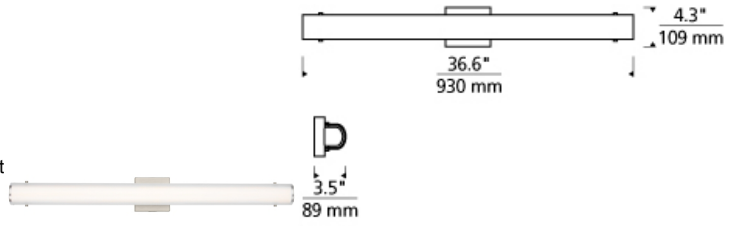

### DESCRIPTION

The Halo LED bath light from Tech Lighting features a warm contemporary design that is universally appealing. At its core, this vanity light's oval inner glass diffuser is beautifully echoed by a secondary semi-translucent micro-frosted glass diffuser to create alluring dimension and depth with highly functional illumination. Three length options allow this bath light to be adapted to powder room lighting as well as master bathroom lighting. In addition to each Halo bath light fixture being able to be mounted horizontally above a mirror, they also can be mounted vertically flanking a mirror or as a wall sconce light and are fully dimmable for creating the desired ambiance. Includes 30 watt, 1050 delivered lumen, 2700K LED module. Mounts horizontally or vertically. ADA compliant. Dimmable with low-voltage electronic dimmer.

### WEIGHT

3.5-4lb / 1.59-1.81kg ±

satin nickel