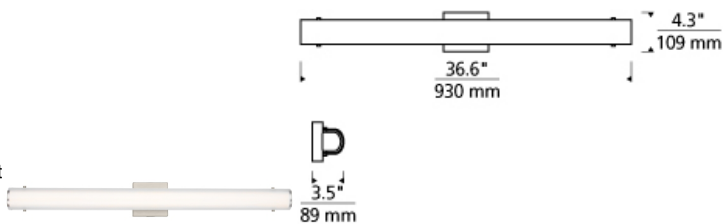

BATH COLLECTION

Halo 36 Bath

DESCRIPTION

The Halo LED bath light from Tech Lighting features a warm contemporary design that is universally appealing. At its core, this vanity light's oval inner glass diffuser is beautifully echoed by a secondary semi-translucent micro-frosted glass diffuser to create alluring dimension and depth with highly functional illumination. Three length options allow this bath light to be adapted to powder room lighting as well as master bathroom lighting. In addition to each Halo bath light fixture being able to be mounted horizontally above a mirror, they also can be mounted vertically flanking a mirror or as a wall sconce light and are fully dimmable for creating the desired ambiance. Includes 30 watt, 1050 delivered lumen, 2700K LED module. Mounts horizontally or vertically. ADA compliant. Dimmable with low-voltage electronic dimmer.

INSTALLATION

This product can mount to either a 4" square electrical box with round plaster ring or an octagonal electrical box (not included).

WEIGHT

3.5-3.5lb / 1.59-1.59kg ±

satin nickel

ORDERING INFORMATION

700BCHALO LENGTH (A)	FINISH	LAMP
36 36"	C CHROME S SATIN NICKEL	-LED927 LED 90 CRI 2700K 120V -LED927-277 LED 90 CRI 2700K 277V

TECH LIGHTING®

7400 Linder Avenue T 847.410.4400
Skokie, Illinois 60077 F 847.410.4500