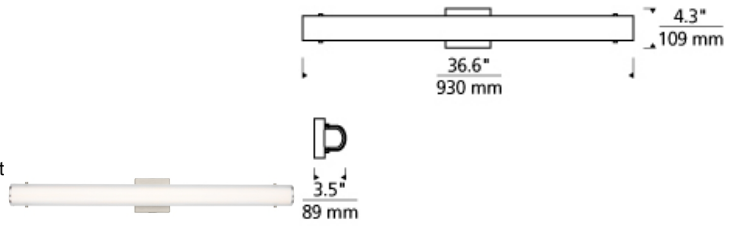

BATH COLLECTION

Halo 36 Bath LED ADA T20

DESCRIPTION

The Halo LED bath light from Tech Lighting features a warm contemporary design that is universally appealing. At its core, this vanity light's oval inner glass diffuser is beautifully echoed by a secondary semi-translucent micro-frosted glass diffuser to create alluring dimension and depth with highly functional illumination. Three length options allow this bath light to be adapted to powder room lighting as well as master bathroom lighting. In addition to each Halo bath light fixture being able to be mounted horizontally above a mirror, they also can be mounted vertically flanking a mirror or as a wall sconce light and are fully dimmable for creating the desired ambiance. Includes 30 watt, 1050 delivered lumen, 2700K LED module. Mounts horizontally or vertically. ADA compliant. Dimmable with low-voltage electronic dimmer.

INSTALLATION

This product can mount to either a 4" square electrical box with round plaster ring or an octagonal electrical box (not included).

WEIGHT

3.5-4lb / 1.59-1.81kg ±

satin nickel

ORDERING INFORMATION

700BCHALO LENGTH (A)	FINISH	LAMP
36 36"	C CHROME S SATIN NICKEL	-LED927 LED 90 CRI 2700K 120V -LED927-277 LED 90 CRI 2700K 277V

TECH LIGHTING®

7400 Linder Avenue T 847.410.4400
Skokie, Illinois 60077 F 847.410.4500