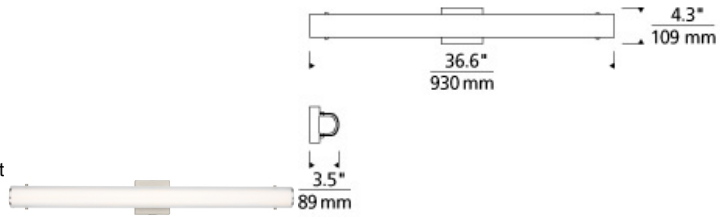

BATH COLLECTION

Halo 36 Bath

DESCRIPTION

The Halo LED bath light from Tech Lighting features a warm contemporary design that is universally appealing. At its core, this vanity light's oval inner glass diffuser is beautifully echoed by a secondary semi-translucent micro-frosted glass diffuser to create alluring dimension and depth with highly functional illumination. Three length options allow this bath light to be adapted to powder room lighting as well as master bathroom lighting. In addition to each Halo bath light fixture being able to be mounted horizontally above a mirror, they also can be mounted vertically flanking a mirror or as a wall sconce light and are fully dimmable for creating the desired ambiance. Includes 30 watt, 1050 delivered lumen, 2700K LED module. Mounts horizontally or vertically. ADA compliant. Dimmable with low-voltage electronic dimmer.

INSTALLATION

This product can mount to either a 4" square electrical box with round plaster ring or an octagonal electrical box (not included).

WEIGHT

3.5-3.5lb / 1.59-1.59kg ±

satin nickel

ORDERING INFORMATION