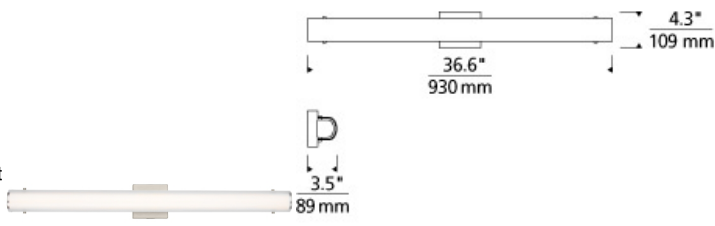

BATH COLLECTION

Halo 36 Bath

DESCRIPTION

The Halo LED bath light from Tech Lighting features a warm contemporary design that is universally appealing. At its core, this vanity light's oval inner glass diffuser is beautifully echoed by a secondary semi-translucent micro-frosted glass diffuser to create alluring dimension and depth with highly functional illumination. Three length options allow this bath light to be adapted to powder room lighting as well as master bathroom lighting. In addition to each Halo bath light fixture being able to be mounted horizontally above a mirror, they also can be mounted vertically flanking a mirror or as a wall sconce light and are fully dimmable for creating the desired ambiance. Includes 30 watt, 1050 delivered lumen, 2700K LED module. Mounts horizontally or vertically. ADA compliant. Dimmable with low-voltage electronic dimmer.

INSTALLATION

This product can mount to either a 4" square electrical box with round plaster ring or an octagonal electrical box (not included).

WEIGHT

3.5-3.5lb / 1.59-1.59kg ±

satin nickel

ORDERING INFORMATION

700BCHALO LENGTH (A)	FINISH	LAMP
36 36"	C CHROME S SATIN NICKEL	-LED927 LED 90 CRI 2700K 120V -LED927-277 LED 90 CRI 2700K 277V

TECH LIGHTING®

7400 Linder Avenue T 847.410.4400
Skokie, Illinois 60077 F 847.410.4500