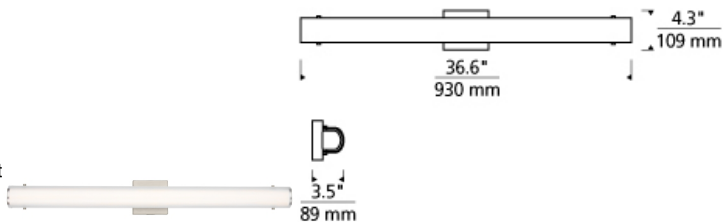

BATH COLLECTION

Halo 36 Bath LED ADA T20

DESCRIPTION

The Halo LED bath light from Tech Lighting features a warm contemporary design that is universally appealing. At its core, this vanity light's oval inner glass diffuser is beautifully echoed by a secondary semi-translucent micro-frosted glass diffuser to create alluring dimension and depth with highly functional illumination. Three length options allow this bath light to be adapted to powder room lighting as well as master bathroom lighting. In addition to each Halo bath light fixture being able to be mounted horizontally above a mirror, they also can be mounted vertically flanking a mirror or as a wall sconce light and are fully dimmable for creating the desired ambiance. Includes 30 watt, 1050 delivered lumen, 2700K LED module. Mounts horizontally or vertically. ADA compliant. Dimmable with low-voltage electronic dimmer.

INSTALLATION

This product can mount to either a 4" square electrical box with round plaster ring or an octagonal electrical box (not included).

WEIGHT

3.5-4lb / 1.59-1.81kg ±

satin nickel

ORDERING INFORMATION

700BCHALO LENGTH (A)	FINISH	LAMP
36 36"	C CHROME S SATIN NICKEL	-LED927 LED 90 CRI 2700K 120V -LED927-277 LED 90 CRI 2700K 277V

TECH LIGHTING®

7400 Linder Avenue T 847.410.4400
Skokie, Illinois 60077 F 847.410.4500