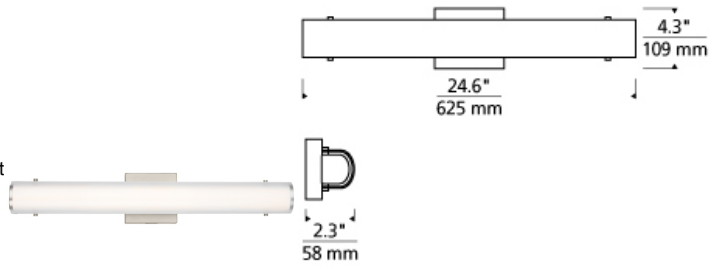

## Halo 24 Bath LED ADA T20

### DESCRIPTION

The Halo LED bath light from Tech Lighting features a warm contemporary design that is universally appealing. At its core, this vanity light's oval inner glass diffuser is beautifully echoed by a secondary semi-translucent micro-frosted glass diffuser to create alluring dimension and depth with highly functional illumination. Three length options allow this bath light to be adapted to powder room lighting as well as master bathroom lighting. In addition to each Halo bath light fixture being able to be mounted horizontally above a mirror, they also can be mounted vertically flanking a mirror or as a wall sconce light and are fully dimmable for creating the desired ambiance. Includes 20 watt, 700 delivered lumen, 2700K LED module. Mounts horizontally or vertically. ADA compliant. Dimmable with low-voltage electronic dimmer.

### WEIGHT

2-2.5lb / 0.91-1.13kg ±

satin nickel