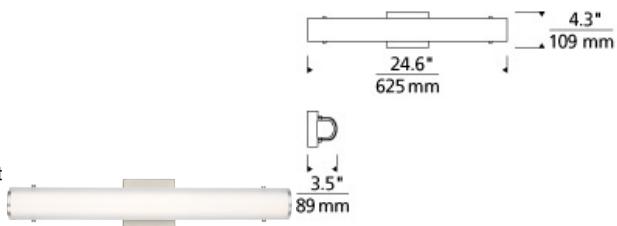

BATH COLLECTION

Halo 24 Bath

DESCRIPTION

The Halo LED bath light from Tech Lighting features a warm contemporary design that is universally appealing. At its core, this vanity light's oval inner glass diffuser is beautifully echoed by a secondary semi-translucent micro-frosted glass diffuser to create alluring dimension and depth with highly functional illumination. Three length options allow this bath light to be adapted to powder room lighting as well as master bathroom lighting. In addition to each Halo bath light fixture being able to be mounted horizontally above a mirror, they also can be mounted vertically flanking a mirror or as a wall sconce light and are fully dimmable for creating the desired ambiance. Includes 20 watt, 700 delivered lumen, 2700K LED module. Mounts horizontally or vertically. ADA compliant. Dimmable with low-voltage electronic dimmer.

INSTALLATION

This product can mount to either a 4" square electrical box with round plaster ring or an octagonal electrical box (not included).

WEIGHT

2.4-2.4lb / 1.09-1.09kg ±

satin nickel

ORDERING INFORMATION

700BCHALO LENGTH (A)	FINISH	LAMP
24 24"	C CHROME S SATIN NICKEL	-LED927 LED 90 CRI 2700K 120V -LED927-277 LED 90 CRI 2700K 277V

TECH LIGHTING®

7400 Linder Avenue T 847.410.4400
Skokie, Illinois 60077 F 847.410.4500