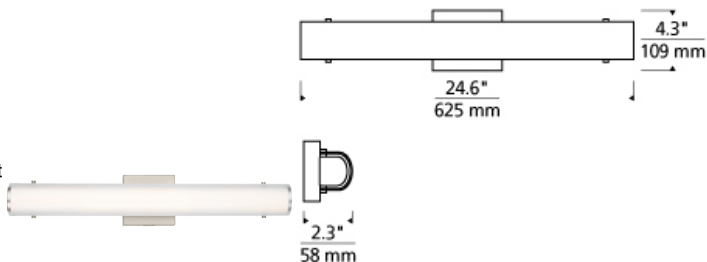

BATH COLLECTION

Halo 24 Bath LED ADA T20

DESCRIPTION

The Halo LED bath light from Tech Lighting features a warm contemporary design that is universally appealing. At its core, this vanity light's oval inner glass diffuser is beautifully echoed by a secondary semi-translucent micro-frosted glass diffuser to create alluring dimension and depth with highly functional illumination. Three length options allow this bath light to be adapted to powder room lighting as well as master bathroom lighting. In addition to each Halo bath light fixture being able to be mounted horizontally above a mirror, they also can be mounted vertically flanking a mirror or as a wall sconce light and are fully dimmable for creating the desired ambiance. Includes 20 watt, 700 delivered lumen, 2700K LED module. Mounts horizontally or vertically. ADA compliant. Dimmable with low-voltage electronic dimmer.

INSTALLATION

This product can mount to either a 4" square electrical box with round plaster ring or an octagonal electrical box (not included).

WEIGHT

2-2.5lb / 0.91-1.13kg ±

satin nickel

ORDERING INFORMATION

| 700BCHALO LENGTH (A) | FINISH | LAMP |
|----------------------|----------------------------|--|
| 24 24" | C CHROME S SATIN NICKEL | -LED927 LED 90 CRI 2700K 120V -LED927-277 LED 90 CRI 2700K 277V |