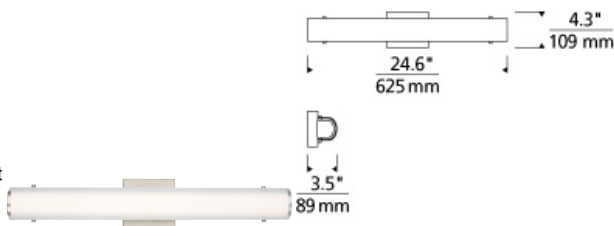

BATH COLLECTION

Halo 24 Bath

DESCRIPTION

The Halo LED bath light from Tech Lighting features a warm contemporary design that is universally appealing. At its core, this vanity light's oval inner glass diffuser is beautifully echoed by a secondary semi-translucent micro-frosted glass diffuser to create alluring dimension and depth with highly functional illumination. Three length options allow this bath light to be adapted to powder room lighting as well as master bathroom lighting. In addition to each Halo bath light fixture being able to be mounted horizontally above a mirror, they also can be mounted vertically flanking a mirror or as a wall sconce light and are fully dimmable for creating the desired ambiance. Includes 20 watt, 700 delivered lumen, 2700K LED module. Mounts horizontally or vertically. ADA compliant. Dimmable with low-voltage electronic dimmer.

INSTALLATION

This product can mount to either a 4" square electrical box with round plaster ring or an octagonal electrical box (not included).

WEIGHT

2.4-2.4lb / 1.09-1.09kg ±

satin nickel

ORDERING INFORMATION

700BCHALO LENGTH (A)	FINISH	LAMP
24 24"	C CHROME S SATIN NICKEL	-LED927 LED 90 CRI 2700K 120V -LED927-277 LED 90 CRI 2700K 277V

TECH LIGHTING®
 7400 Linder Avenue T 847.410.4400
 Skokie, Illinois 60077 F 847.410.4500
Tech Lighting, L.L.C.