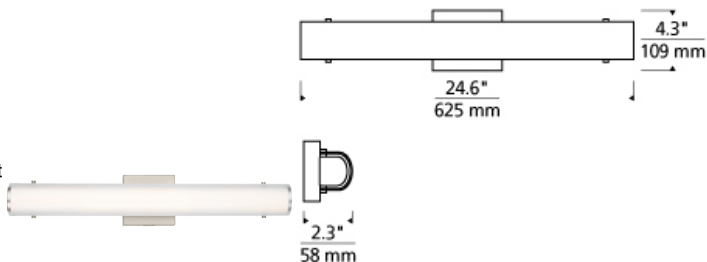

BATH COLLECTION

Halo 24 Bath LED ADA T20

DESCRIPTION

The Halo LED bath light from Tech Lighting features a warm contemporary design that is universally appealing. At its core, this vanity light's oval inner glass diffuser is beautifully echoed by a secondary semi-translucent micro-frosted glass diffuser to create alluring dimension and depth with highly functional illumination. Three length options allow this bath light to be adapted to powder room lighting as well as master bathroom lighting. In addition to each Halo bath light fixture being able to be mounted horizontally above a mirror, they also can be mounted vertically flanking a mirror or as a wall sconce light and are fully dimmable for creating the desired ambiance. Includes 20 watt, 700 delivered lumen, 2700K LED module. Mounts horizontally or vertically. ADA compliant. Dimmable with low-voltage electronic dimmer.

INSTALLATION

This product can mount to either a 4" square electrical box with round plaster ring or an octagonal electrical box (not included).

WEIGHT

2-2.5lb / 0.91-1.13kg ±

satin nickel

ORDERING INFORMATION

700BCHALO LENGTH (A)	FINISH	LAMP
24 24"	C CHROME S SATIN NICKEL	-LED927 LED 90 CRI 2700K 120V -LED927-277 LED 90 CRI 2700K 277V

TECH LIGHTING®

7400 Linder Avenue T 847.410.4400
Skokie, Illinois 60077 F 847.410.4500