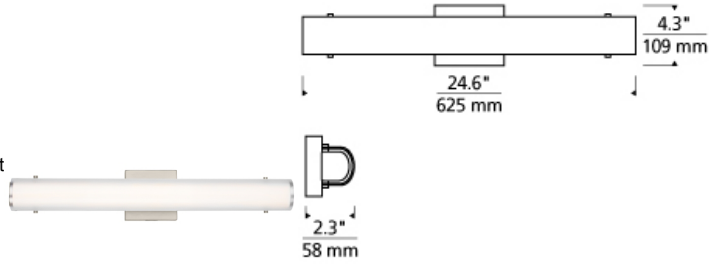

### DESCRIPTION

The Halo LED bath light from Tech Lighting features a warm contemporary design that is universally appealing. At its core, this vanity light's oval inner glass diffuser is beautifully echoed by a secondary semi-translucent micro-frosted glass diffuser to create alluring dimension and depth with highly functional illumination. Three length options allow this bath light to be adapted to powder room lighting as well as master bathroom lighting. In addition to each Halo bath light fixture being able to be mounted horizontally above a mirror, they also can be mounted vertically flanking a mirror or as a wall sconce light and are fully dimmable for creating the desired ambiance. Includes 20 watt, 700 delivered lumen, 2700K LED module. Mounts horizontally or vertically. ADA compliant. Dimmable with low-voltage electronic dimmer.

### WEIGHT

2-2.5lb / 0.91-1.13kg ±

satin nickel