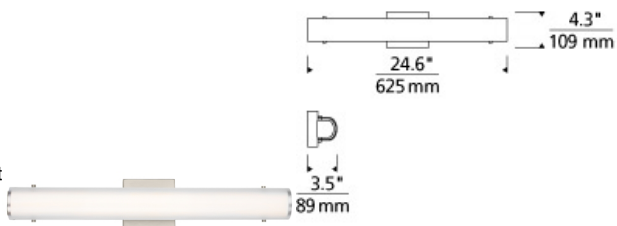

BATH COLLECTION

Halo 24 Bath

DESCRIPTION

The Halo LED bath light from Tech Lighting features a warm contemporary design that is universally appealing. At its core, this vanity light's oval inner glass diffuser is beautifully echoed by a secondary semi-translucent micro-frosted glass diffuser to create alluring dimension and depth with highly functional illumination. Three length options allow this bath light to be adapted to powder room lighting as well as master bathroom lighting. In addition to each Halo bath light fixture being able to be mounted horizontally above a mirror, they also can be mounted vertically flanking a mirror or as a wall sconce light and are fully dimmable for creating the desired ambiance. Includes 20 watt, 700 delivered lumen, 2700K LED module. Mounts horizontally or vertically. ADA compliant. Dimmable with low-voltage electronic dimmer.

INSTALLATION

This product can mount to either a 4" square electrical box with round plaster ring or an octagonal electrical box (not included).

WEIGHT

2.4-2.4lb / 1.09-1.09kg ±

satin nickel

ORDERING INFORMATION

700BCHALO LENGTH (A)	FINISH	LAMP
24 24"	C CHROME S SATIN NICKEL	-LED927 LED 90 CRI 2700K 120V -LED927-277 LED 90 CRI 2700K 277V

TECH LIGHTING®
 7400 Linder Avenue T 847.410.4400
 Skokie, Illinois 60077 F 847.410.4500
Tech Lighting, L.L.C.