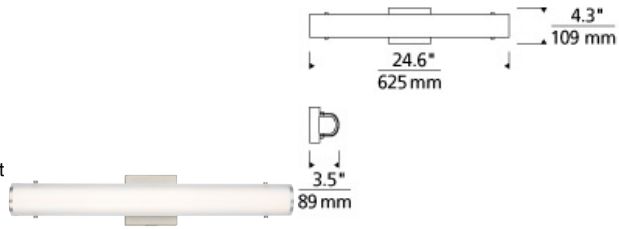

### DESCRIPTION

The Halo LED bath light from Tech Lighting features a warm contemporary design that is universally appealing. At its core, this vanity light's oval inner glass diffuser is beautifully echoed by a secondary semi-translucent micro-frosted glass diffuser to create alluring dimension and depth with highly functional illumination. Three length options allow this bath light to be adapted to powder room lighting as well as master bathroom lighting. In addition to each Halo bath light fixture being able to be mounted horizontally above a mirror, they also can be mounted vertically flanking a mirror or as a wall sconce light and are fully dimmable for creating the desired ambiance. Includes 20 watt, 700 delivered lumen, 2700K LED module. Mounts horizontally or vertically. ADA compliant. Dimmable with low-voltage electronic dimmer.

### WEIGHT

2.4-2.4lb / 1.09-1.09kg ±

satin nickel