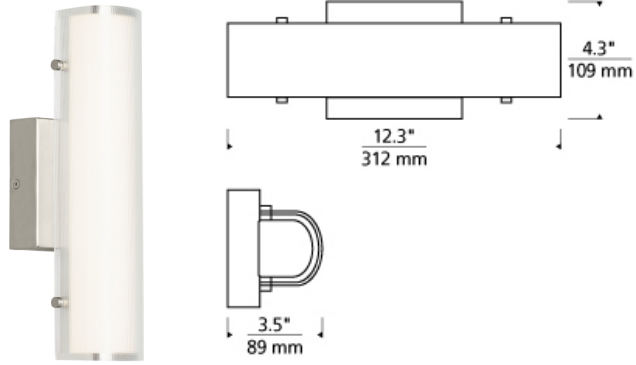

BATH COLLECTION

Halo 13 Wall/Bath

DESCRIPTION

The Halo LED bath light from Tech Lighting features a warm contemporary design that is universally appealing. At its core, this vanity light's oval inner glass diffuser is beautifully echoed by a secondary semi-translucent micro-frosted glass diffuser to create alluring dimension and depth with highly functional illumination. Three length options allow this bath light to be adapted to powder room lighting as well as master bathroom lighting. In addition to each Halo bath light fixture being able to be mounted horizontally above a mirror, they also can be mounted vertically flanking a mirror or as a wall sconce light and are fully dimmable for creating the desired ambiance. Includes 10 watt, 350 delivered lumen, 2700K LED module. Mounts horizontally or vertically. ADA compliant. Dimmable with low-voltage electronic dimmer.

INSTALLATION

This product can mount to either a 4" square electrical box with round plaster ring or an octagonal electrical box (not included).

WEIGHT

2-2.5lb / 0.91-1.13kg ±

satin nickel

ORDERING INFORMATION

700BCHALO LENGTH (A)	FINISH	LAMP
13 13"	C CHROME S SATIN NICKEL	-LED927 LED 90 CRI 2700K 120V -LED927-277 LED 90 CRI 2700K 277V

TECH LIGHTING®

7400 Linder Avenue T 847.410.4400
Skokie, Illinois 60077 F 847.410.4500