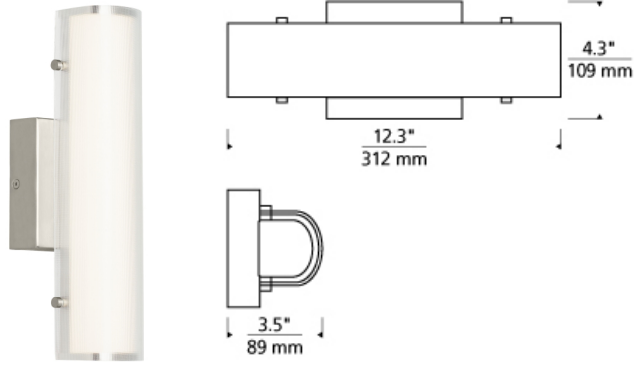

BATH COLLECTION

Halo 13 Wall/Bath LED ADA T20

DESCRIPTION

The Halo LED bath light from Tech Lighting features a warm contemporary design that is universally appealing. At its core, this vanity light's oval inner glass diffuser is beautifully echoed by a secondary semi-translucent micro-frosted glass diffuser to create alluring dimension and depth with highly functional illumination. Three length options allow this bath light to be adapted to powder room lighting as well as master bathroom lighting. In addition to each Halo bath light fixture being able to be mounted horizontally above a mirror, they also can be mounted vertically flanking a mirror or as a wall sconce light and are fully dimmable for creating the desired ambiance. Includes 10 watt, 350 delivered lumen, 2700K LED module. Mounts horizontally or vertically. ADA compliant. Dimmable with low-voltage electronic dimmer.

INSTALLATION

This product can mount to either a 4" square electrical box with round plaster ring or an octagonal electrical box (not included).

WEIGHT

2-2.5lb / 0.91-1.13kg ±

ORDERING INFORMATION

700BCHALO LENGTH (A)	FINISH	LAMP
13 13"	C CHROME S SATIN NICKEL	-LED927 LED 90 CRI 2700K 120V -LED927-277 LED 90 CRI 2700K 277V

TECH LIGHTING®

7400 Linder Avenue T 847.410.4400
Skokie, Illinois 60077 F 847.410.4500

Tech Lighting, L.L.C.

700BC HALO _____

FIXTURE TYPE: _____

JOB NAME: _____

NOTES: _____

_____

_____

©2018 Tech Lighting, L.L.C. All Rights Reserved. The "Tech Lighting" graphic is a registered trademark of Tech Lighting, L.L.C. Tech Lighting reserves the right to change specifications for product improvements without notification.