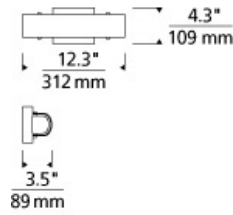

BATH COLLECTION

Halo 13 Wall/Bath

DESCRIPTION

The Halo LED bath light from Tech Lighting features a warm contemporary design that is universally appealing. At its core, this vanity light's oval inner glass diffuser is beautifully echoed by a secondary semi-translucent micro-frosted glass diffuser to create alluring dimension and depth with highly functional illumination. Three length options allow this bath light to be adapted to powder room lighting as well as master bathroom lighting. In addition to each Halo bath light fixture being able to be mounted horizontally above a mirror, they also can be mounted vertically flanking a mirror or as a wall sconce light and are fully dimmable for creating the desired ambiance. Includes 10 watt, 350 delivered lumen, 2700K LED module. Mounts horizontally or vertically. ADA compliant. Dimmable with low-voltage electronic dimmer.

INSTALLATION

This product can mount to either a 4" square electrical box with round plaster ring or an octagonal electrical box (not included).

WEIGHT

2.3-2.3lb / 1.04-1.04kg ±

ORDERING INFORMATION

700BCHALO LENGTH (A)	FINISH	LAMP
13 13"	C CHROME S SATIN NICKEL	-LED927 LED 90 CRI 2700K 120V -LED927-277 LED 90 CRI 2700K 277V

TECH LIGHTING®

7400 Linder Avenue T 847.410.4400
Skokie, Illinois 60077 F 847.410.4500

Tech Lighting, L.L.C.

700BC HALO _____

FIXTURE TYPE: _____

JOB NAME: _____

NOTES: _____

_____

_____

©2017 Tech Lighting, L.L.C. All Rights Reserved. The "Tech Lighting" graphic is a registered trademark of Tech Lighting, L.L.C. Tech Lighting reserves the right to change specifications for product improvements without notification.