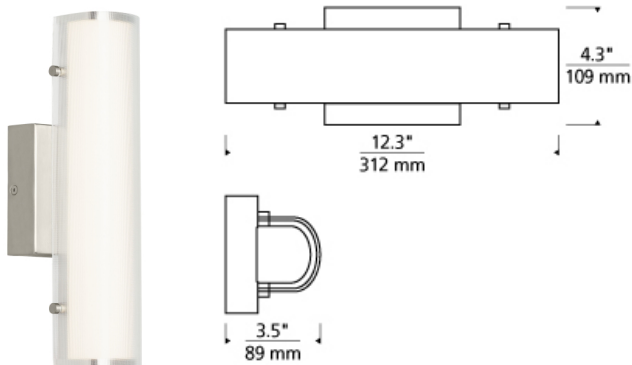

BATH COLLECTION

Halo 13 Wall/Bath

DESCRIPTION

The Halo LED bath light from Tech Lighting features a warm contemporary design that is universally appealing. At its core, this vanity light's oval inner glass diffuser is beautifully echoed by a secondary semi-translucent micro-frosted glass diffuser to create alluring dimension and depth with highly functional illumination. Three length options allow this bath light to be adapted to powder room lighting as well as master bathroom lighting. In addition to each Halo bath light fixture being able to be mounted horizontally above a mirror, they also can be mounted vertically flanking a mirror or as a wall sconce light and are fully dimmable for creating the desired ambiance. Includes 10 watt, 350 delivered lumen, 2700K LED module. Mounts horizontally or vertically. ADA compliant. Dimmable with low-voltage electronic dimmer.

INSTALLATION

This product can mount to either a 4" square electrical box with round plaster ring or an octagonal electrical box (not included).

WEIGHT

2.3-2.3lb / 1.04-1.04kg ±

satin nickel

ORDERING INFORMATION

700BCHALO LENGTH (A)	FINISH	LAMP
13 13"	C CHROME S SATIN NICKEL	-LED927 LED 90 CRI 2700K 120V -LED927-277 LED 90 CRI 2700K 277V

TECH LIGHTING®

7400 Linder Avenue T 847.410.4400
Skokie, Illinois 60077 F 847.410.4500