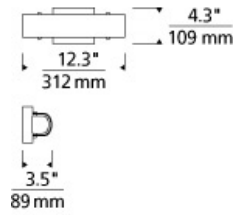

BATH COLLECTION

Halo 13 Wall/Bath

DESCRIPTION

The Halo LED bath light from Tech Lighting features a warm contemporary design that is universally appealing. At its core, this vanity light's oval inner glass diffuser is beautifully echoed by a secondary semi-translucent micro-frosted glass diffuser to create alluring dimension and depth with highly functional illumination. Three length options allow this bath light to be adapted to powder room lighting as well as master bathroom lighting. In addition to each Halo bath light fixture being able to be mounted horizontally above a mirror, they also can be mounted vertically flanking a mirror or as a wall sconce light and are fully dimmable for creating the desired ambiance. Includes 10 watt, 350 delivered lumen, 2700K LED module. Mounts horizontally or vertically. ADA compliant. Dimmable with low-voltage electronic dimmer.

INSTALLATION

This product can mount to either a 4" square electrical box with round plaster ring or an octagonal electrical box (not included).

WEIGHT

2.3-2.3lb / 1.04-1.04kg ±

satin nickel

ORDERING INFORMATION