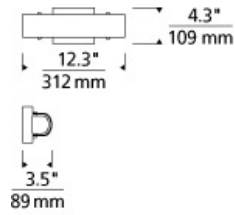

BATH COLLECTION

Halo 13 Wall/Bath

DESCRIPTION

The Halo LED bath light from Tech Lighting features a warm contemporary design that is universally appealing. At its core, this vanity light's oval inner glass diffuser is beautifully echoed by a secondary semi-translucent micro-frosted glass diffuser to create alluring dimension and depth with highly functional illumination. Three length options allow this bath light to be adapted to powder room lighting as well as master bathroom lighting. In addition to each Halo bath light fixture being able to be mounted horizontally above a mirror, they also can be mounted vertically flanking a mirror or as a wall sconce light and are fully dimmable for creating the desired ambiance. Includes 10 watt, 350 delivered lumen, 2700K LED module. Mounts horizontally or vertically. ADA compliant. Dimmable with low-voltage electronic dimmer.

INSTALLATION

This product can mount to either a 4" square electrical box with round plaster ring or an octagonal electrical box (not included).

WEIGHT

2.3-2.3lb / 1.04-1.04kg ±

ORDERING INFORMATION

700BCHALO LENGTH (A)	FINISH	LAMP
13 13"	C CHROME S SATIN NICKEL	-LED927 LED 90 CRI 2700K 120V -LED927-277 LED 90 CRI 2700K 277V

TECH LIGHTING®

7400 Linder Avenue
Skokie, Illinois 60077

T 847.410.4400
F 847.410.4500

Tech Lighting, L.L.C.

700BC HALO _____

FIXTURE TYPE: _____

JOB NAME: _____

NOTES: _____

_____

_____

©2017 Tech Lighting, L.L.C. All Rights Reserved. The "Tech Lighting" graphic is a registered trademark of Tech Lighting, L.L.C. Tech Lighting reserves the right to change specifications for product improvements without notification.