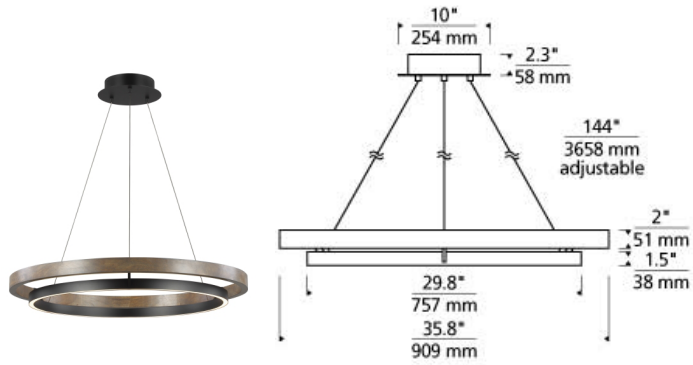

Grace 36 Chandelier LED

DESCRIPTION

Grace by Sean Lavin for Tech Lighting is designed with two rings that illuminate this contemporary chandelier. A large weathered oak outer ring has organic texture complemented by a decorative black inner ring housing gently diffused upward and downward LEDs. Featuring integrated LED technology on the inner ring, the Grace chandelier provides a graceful halo of light. All aged brass finish also available. Offered in two large diameters, 30" and 36", to highlight your space. Lamping options are compatible with most dimmers. Refer to the Dimming Chart for more information Includes 120 volt 80.3 watt, 5768.2 total delivered lumens, 3000K LED module. Dimmable with most LED compatible ELV and TRIAC dimmers. Ships with 12 feet of field-cutable cable.

WEIGHT

23-23lb / 10.43-10.43kg ±

aged brass

matte black/weathered oak wood

ORDERING INFORMATION

700GRC	LENGTH (A)	FINISH	LAMP
36	36"	R AGED BRASS BWMATTE BLACK/WEATHERED OAK WOOD	-LED930 INTEGRATED LED 90CRI 3000K 120V (T24)