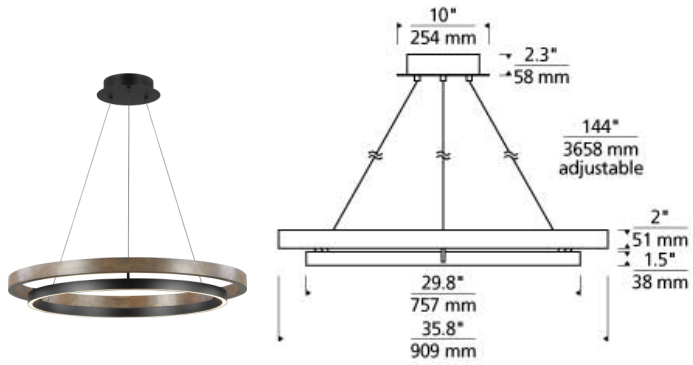

Grace 36 Chandelier LED

DESCRIPTION

Grace by Tech Lighting is designed with two rings that illuminate this contemporary chandelier. A large weathered oak ring has organic texture complemented by a decorative black inner ring. Featuring integrated LED technology, the Grace chandelier provides a graceful halo of light. All-brass finish also available. Offered in two large diameters, 30" and 36", to highlight your space. Lamping options are compatible with most dimmers. Refer to the Dimming Chart for more information. Includes 120 volt 72 watt, 5830 total delivered lumens, 3000K LED module. Dimmable with most LED compatible ELV and TRIAC dimmers. Ships with 12 feet of field-cutable cable.

WEIGHT

23-23lb / 10.43-10.43kg ±

brass

matte
black/weathered
oak wood

ORDERING INFORMATION

700GRC	LENGTH (A)	FINISH	LAMP
36	36"	BR BRASS BW MATTE BLACK/WEATHERED OAK WOOD	-LED930 INTEGRATED LED 90CRI 3000K 120V (T24)