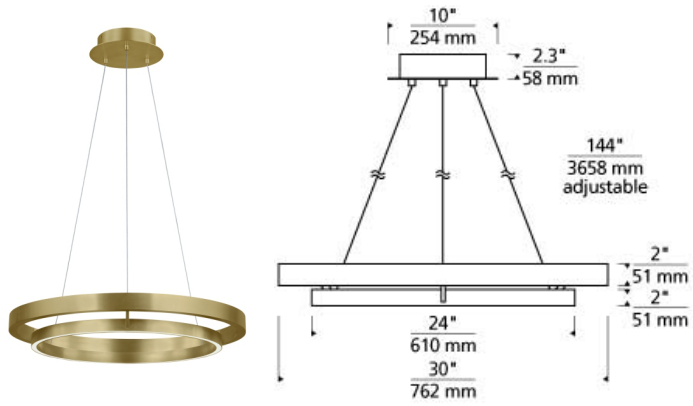

Grace 30 Chandelier LED

DESCRIPTION

Grace by Tech Lighting is designed with two rings that illuminate this contemporary chandelier. A large weathered oak ring has organic texture complemented by a decorative black inner ring. Featuring integrated LED technology, the Grace chandelier provides a graceful halo of light. All-brass finish also available. Offered in two large diameters, 30" and 36", to highlight your space. Lamping options are compatible with most dimmers. Refer to the Dimming Chart for more information. Includes 120 volt, 48 watt, 3392 total delivered lumens, 3000K LED module. Dimmable with most LED compatible ELV and TRIAC dimmers. Ships with 12 feet of field-cutable cable.

WEIGHT

17-17lb / 7.71-7.71kg ±

brass

matte
black/weathered
oak wood

ORDERING INFORMATION

700GRC	LENGTH (A)	FINISH	LAMP
30	30"	BR BRASS BW MATTE BLACK/WEATHERED OAK WOOD	-LED930 INTEGRATED LED 90CRI 3000K 120V (T24)