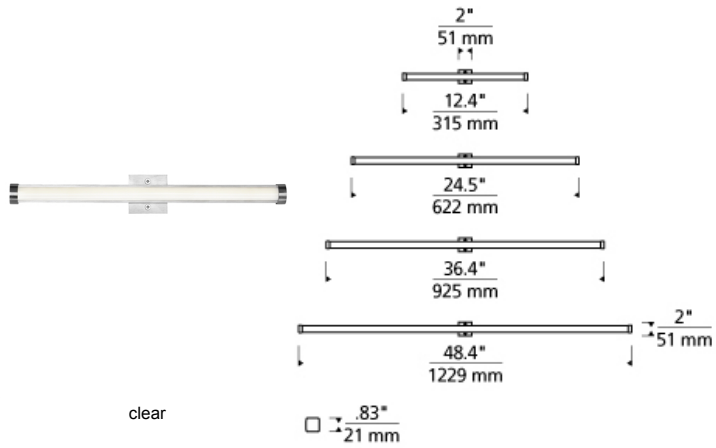

BATH COLLECTION

Gia Vanity Kit

LED ADA T20

DESCRIPTION

The Gia Vanity Kit by Tech Lighting is an all-encompassing mirror kit that allows you to create a truly custom lit vanity. A sleek plate of glass floats in front of a special co-extruded remote phosphor LED channel. This highly efficient LED channel provides an amazingly slim profile, less than 1-inch-deep, with a flawless even illumination and great color reproduction. This highly-configurable mirror kit allows for a range of vanity configuration options including your choice of glass color, lamp bar length and fully dimmable LED lamping. All lamping options ship with the Gia Vanity Kit to save you both time and money. The LED Channel provides an amazingly slim profile with flawless, even illumination and great color reproduction. Comes complete with 3.9watt/ft of LEDs to create 300lms/ft or 7.8 watt/ft of LEDs to create 600lms/ft available in 4 CCT options and 2 CRI options. Each unit ships complete with a 2" square/3" deep J-Box and requires a remote mounted transformer (sold separately). Transformer size based on total number of Vanity Kits powered on the transformer. Dimmable with low-voltage electronic dimmer.

clear

WEIGHT

4-5lb / 1.81-2.27kg ±

clear

ORDERING INFORMATION

700BCGIAVKR	SHAPE OR SIZE	LENGTH (A)	COLOR	FINISH	LAMP
302	300 LMS/FT-2" CANOPY	12 12"	C CLEAR	C CHROME	-LED835 LED 80 CRI 3500K
602	600 LMS/FT-2" CANOPY	24 24"	K SMOKE	S SATIN NICKEL	-LED930 LED 90 CRI 3000K
		36 36"			
		48 48"			