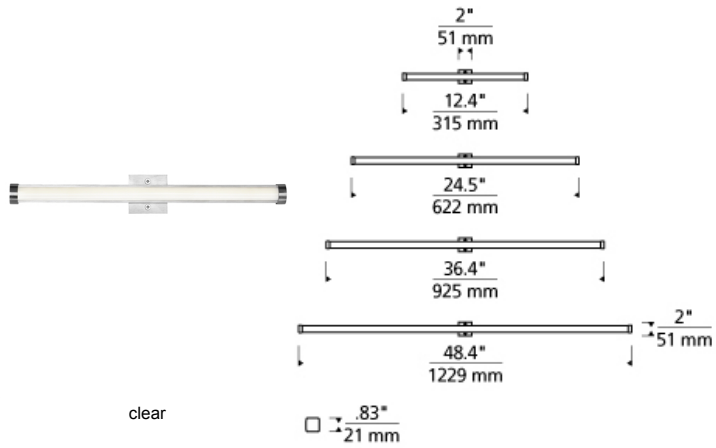

## Gia Vanity Kit

LED ADA T20

### DESCRIPTION

A sleek plate of glass floats in front of a special co-extruded remote phosphor LED channel is designed to adapt to virtually any mirror to create a truly custom lit vanity. The LED Channel provides an amazingly slim profile with flawless, even illumination and great color reproduction. Comes complete with 3.9watt/ft of LEDs to create 300lms/ft or 7.8 watt/ft of LEDs to create 600lms/ft available in 4 CCT options and 2 CRI options. Each unit ships complete with a 2" square/3" deep J-Box and requires a remote mounted transformer (sold separately). Transformer size based on total number of Vanity Kits powered on the transformer. Dimmable with low-voltage electronic dimmer.

clear

0.83" x 21 mm

clear

### ORDERING INFORMATION

700BCGIAVKR	SHAPE OR SIZE	LENGTH (A)	COLOR	FINISH	LAMP
302	300 LMS/FT-2" CANOPY	12 12"	C CLEAR	C CHROME	-LED824 LED 80 CRI 2400K
602	600 LMS/FT-2" CANOPY	24 24"	K SMOKE	S SATIN NICKEL	-LED835 LED 80 CRI 3500K
		36 36"			-LED840 LED 80 CRI 4000K
		48 48"			-LED930 LED 90 CRI 3000K