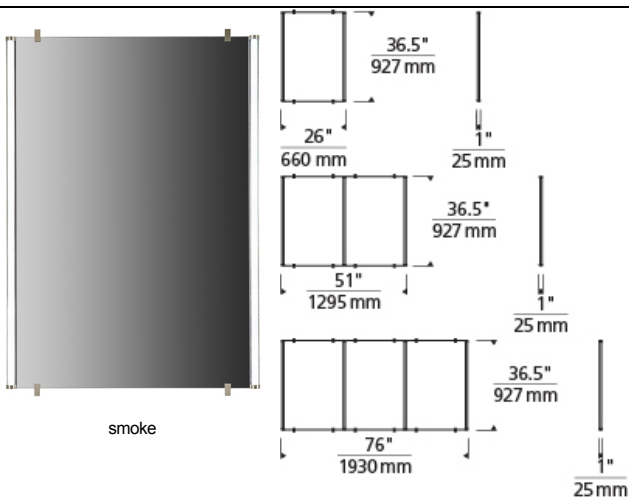

BATH COLLECTION

Gia Mirror Kit

DESCRIPTION

A sleek plate of glass floats in front of a special co-extruded remote phosphor LED channel hugs a high-quality mirror in 3 configurations. The LED channel provides an amazingly slim profile less than 1 inch deep with flawless, even illumination and great color reproduction. Comes complete with 3.9watt/ft of LEDs to create 300lms/ft or 7.8 watt/ft of LEDs to create 600lms/ft available in 4 CCT options and 2 CRI options.

smoke

clear

ORDERING INFORMATION

700BCGIAMRR	SHAPE OR SIZE	COLOR	FINISH	LAMP	VOLTAGE
3D	300 LMS/FT-DOUBLE MIRROR	C CLEAR	C CHROME	-LED824 LED 80 CRI 2400K	120 VOLT
3S	300 LMS/FT-SINGLE MIRROR	K SMOKE	S SATIN NICKEL	-LED835 LED 80 CRI 3500K	277 277 VOLT
3T	300 LMS/FT-TRIPLE MIRROR			-LED840 LED 80 CRI 4000K	
6D	600 LMS/FT-DOUBLE MIRROR			-LED930 LED 90 CRI 3000K	
6S	600 LMS/FT-SINGLE MIRROR				
6T	600 LMS/FT-TRIPLE MIRROR				