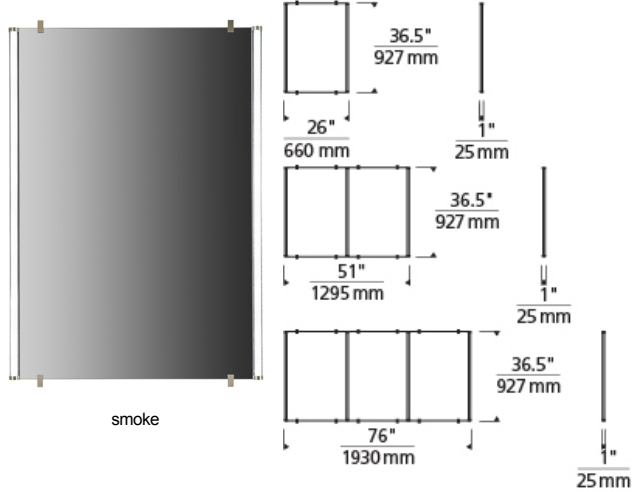

BATH COLLECTION

Gia Mirror Kit

DESCRIPTION

A sleek plate of glass floats in front of a special co-extruded remote phosphor LED channel hugs a high-quality mirror in 3 configurations. The LED channel provides an amazingly slim profile less than 1 inch deep with flawless, even illumination and great color reproduction. Comes complete with 3.9watt/ft of LEDs to create 300lms/ft or 7.8 watt/ft of LEDs to create 600lms/ft available in 4 CCT options and 2 CRI options. Dimmable with low-voltage electronic dimmer.

clear

ORDERING INFORMATION

700BCGIAMRR	SHAPE OR SIZE	COLOR	FINISH	LAMP	VOLTAGE
3D	300 LMS/FT-DOUBLE MIRROR	C CLEAR	C CHROME	-LED824 LED 80 CRI 2400K	120 VOLT
3S	300 LMS/FT-SINGLE MIRROR	K SMOKE	S SATIN NICKEL	-LED835 LED 80 CRI 3500K	277 277 VOLT
3T	300 LMS/FT-TRIPLE MIRROR			-LED840 LED 80 CRI 4000K	
6D	600 LMS/FT-DOUBLE MIRROR			-LED930 LED 90 CRI 3000K	
6S	600 LMS/FT-SINGLE MIRROR				
6T	600 LMS/FT-TRIPLE MIRROR				