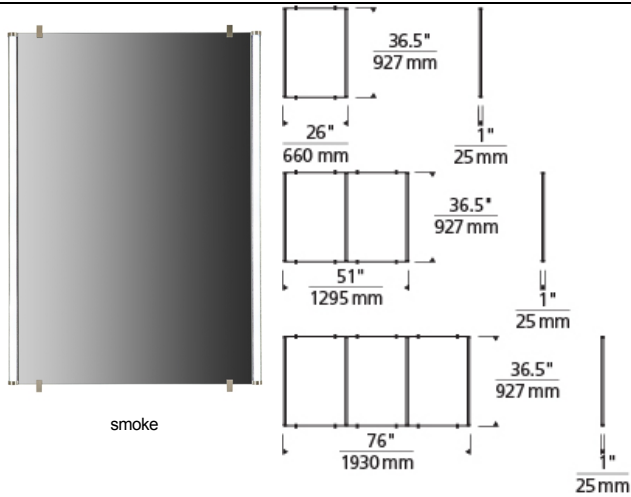

### DESCRIPTION

A sleek plate of glass floats in front of a special co-extruded remote phosphor LED channel hugs a high-quality mirror in 3 configurations. The LED channel provides an amazingly slim profile less than 1 inch deep with flawless, even illumination and great color reproduction. Comes complete with 3.9watt/ft of LEDs to create 300lms/ft or 7.8 watt/ft of LEDs to create 600lms/ft available in 4 CCT options and 2 CRI options. Dimmable with low-voltage electronic dimmer.

### ORDERING INFORMATION

700BCGIAMRR	SHAPE OR SIZE	COLOR	FINISH	LAMP	VOLTAGE
3D	300 LMS/FT-DOUBLE MIRROR	C CLEAR	C CHROME	-LED824 LED 80 CRI 2400K	120 VOLT
3S	300 LMS/FT-SINGLE MIRROR	K SMOKE	S SATIN NICKEL	-LED835 LED 80 CRI 3500K	277 277 VOLT
3T	300 LMS/FT-TRIPLE MIRROR			-LED840 LED 80 CRI 4000K	
6D	600 LMS/FT-DOUBLE MIRROR			-LED930 LED 90 CRI 3000K	
6S	600 LMS/FT-SINGLE MIRROR				
6T	600 LMS/FT-TRIPLE MIRROR				