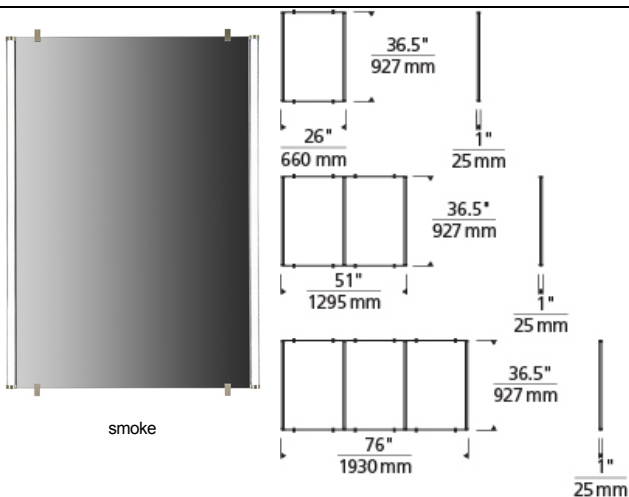

### DESCRIPTION

A sleek plate of glass floats in front of a special co-extruded remote phosphor LED channel hugs a high-quality mirror in 3 configurations. The LED channel provides an amazingly slim profile less than 1 inch deep with flawless, even illumination and great color reproduction. Comes complete with 3.9watt/ft of LEDs to create 300lms/ft or 7.8 watt/ft of LEDs to create 600lms/ft available in 4 CCT options and 2 CRI options.

### ORDERING INFORMATION

700BCGIAMRR	SHAPE OR SIZE	COLOR	FINISH	LAMP	VOLTAGE
3D	300 LMS/FT-DOUBLE MIRROR	C CLEAR	C CHROME	-LED824 LED 80 CRI 2400K	120 VOLT
3S	300 LMS/FT-SINGLE MIRROR	K SMOKE	S SATIN NICKEL	-LED835 LED 80 CRI 3500K	277 277 VOLT
3T	300 LMS/FT-TRIPLE MIRROR			-LED840 LED 80 CRI 4000K	
6D	600 LMS/FT-DOUBLE MIRROR			-LED930 LED 90 CRI 3000K	
6S	600 LMS/FT-SINGLE MIRROR				
6T	600 LMS/FT-TRIPLE MIRROR				