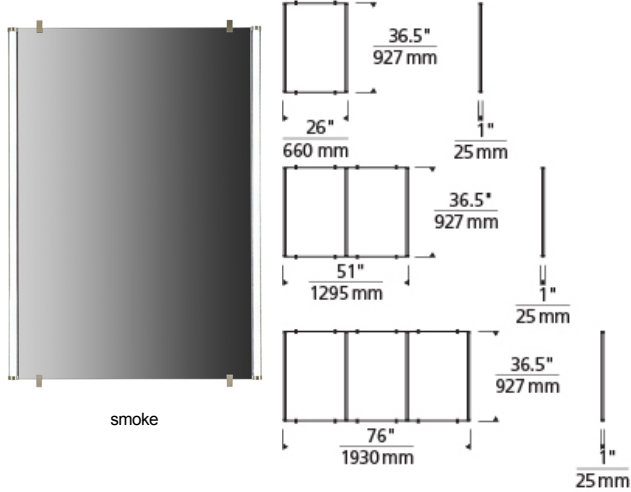

BATH COLLECTION

Gia Mirror Kit

DESCRIPTION

A sleek plate of glass floats in front of a special co-extruded remote phosphor LED channel hugs a high-quality mirror in 3 configurations. The LED channel provides an amazingly slim profile less than 1 inch deep with flawless, even illumination and great color reproduction. Comes complete with 3.9watt/ft of LEDs to create 300lms/ft or 7.8 watt/ft of LEDs to create 600lms/ft available in 4 CCT options and 2 CRI options. Dimmable with low-voltage electronic dimmer.

clear

ORDERING INFORMATION

700BCGIAMRR	SHAPE OR SIZE	COLOR	FINISH	LAMP	VOLTAGE
3D	300 LMS/FT-DOUBLE MIRROR	C CLEAR	C CHROME	-LED824 LED 80 CRI 2400K	120 VOLT
3S	300 LMS/FT-SINGLE MIRROR	K SMOKE	S SATIN NICKEL	-LED835 LED 80 CRI 3500K	277 277 VOLT
3T	300 LMS/FT-TRIPLE MIRROR			-LED840 LED 80 CRI 4000K	
6D	600 LMS/FT-DOUBLE MIRROR			-LED930 LED 90 CRI 3000K	
6S	600 LMS/FT-SINGLE MIRROR				
6T	600 LMS/FT-TRIPLE MIRROR				