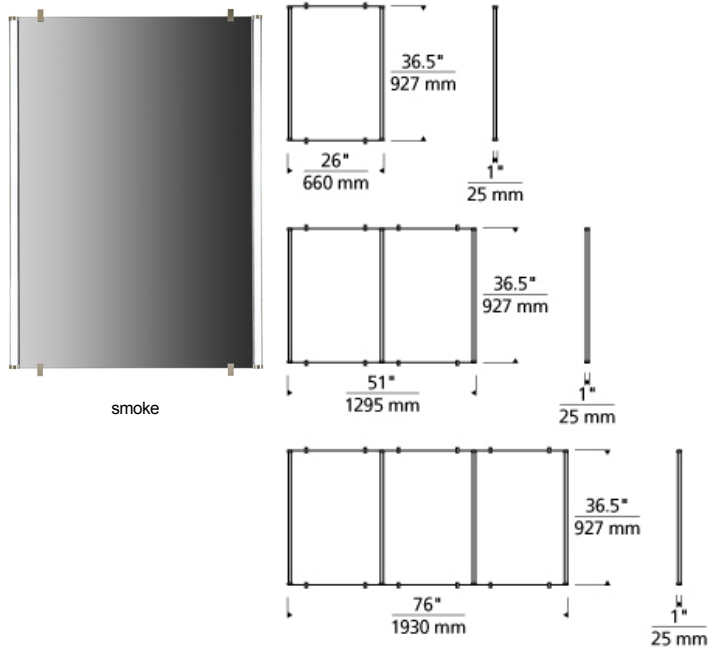

### DESCRIPTION

A sleek plate of glass floats in front of a special co-extruded remote phosphor LED channel hugs a high-quality mirror in 3 configurations. The LED channel provides an amazingly slim profile less than 1 inch deep with flawless, even illumination and great color reproduction. Comes complete with 3.9watt/ft of LEDs to create 300lms/ft or 7.8 watt/ft of LEDs to create 600lms/ft available in 4 CCT options and 2 CRI options. Dimmable with low-voltage electronic dimmer.

### ORDERING INFORMATION

700BCGIAMRR	SHAPE OR SIZE	COLOR	FINISH	LAMP	VOLTAGE
3D	300 LMS/FT-DOUBLE MIRROR	C CLEAR	C CHROME	-LED824 LED 80 CRI 2400K	120 VOLT
3S	300 LMS/FT-SINGLE MIRROR	K SMOKE	S SATIN NICKEL	-LED835 LED 80 CRI 3500K	277 277 VOLT
3T	300 LMS/FT-TRIPLE MIRROR			-LED840 LED 80 CRI 4000K	
6D	600 LMS/FT-DOUBLE MIRROR			-LED930 LED 90 CRI 3000K	
6S	600 LMS/FT-SINGLE MIRROR				
6T	600 LMS/FT-TRIPLE MIRROR				