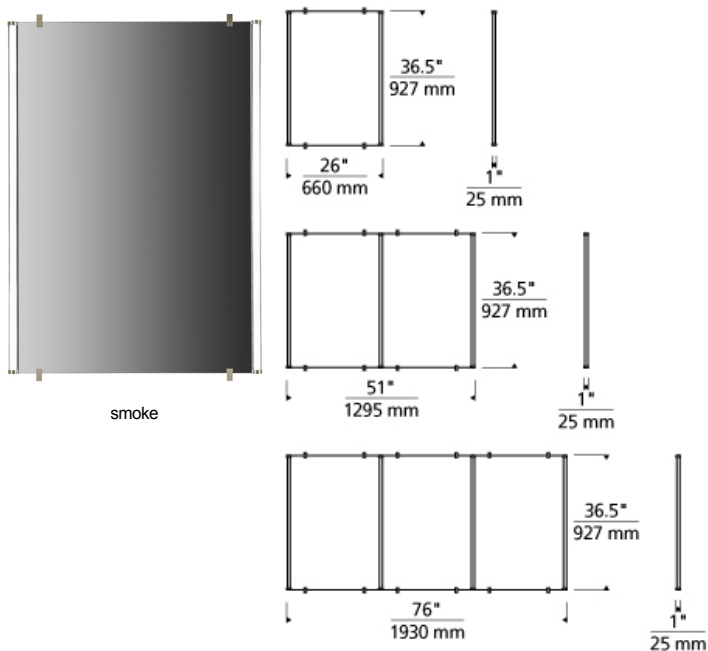

BATH COLLECTION

Gia Mirror Kit

LED ADA T20

DESCRIPTION

A sleek plate of glass floats in front of a special co-extruded remote phosphor LED channel hugs a high-quality mirror in 3 configurations. The LED channel provides an amazingly slim profile less than 1 inch deep with flawless, even illumination and great color reproduction. Comes complete with 3.9watt/ft of LEDs to create 300lms/ft or 7.8 watt/ft of LEDs to create 600lms/ft available in 4 CCT options and 2 CRI options. Dimmable with low-voltage electronic dimmer.

clear

ORDERING INFORMATION

700BCGIAMRR	SHAPE OR SIZE	COLOR	FINISH	LAMP	VOLTAGE
3D	300 LMS/FT-DOUBLE MIRROR	C CLEAR	C CHROME	-LED824 LED 80 CRI 2400K	120 VOLT
3S	300 LMS/FT-SINGLE MIRROR	K SMOKE	S SATIN NICKEL	-LED835 LED 80 CRI 3500K	277 277 VOLT
3T	300 LMS/FT-TRIPLE MIRROR			-LED840 LED 80 CRI 4000K	
6D	600 LMS/FT-DOUBLE MIRROR			-LED930 LED 90 CRI 3000K	
6S	600 LMS/FT-SINGLE MIRROR				
6T	600 LMS/FT-TRIPLE MIRROR				