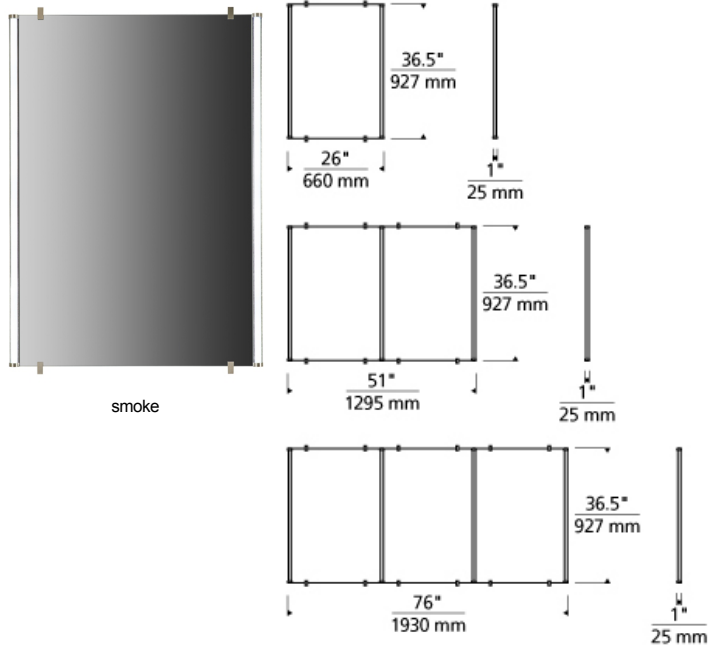

BATH COLLECTION

Gia Mirror Kit

LED ADA T20

DESCRIPTION

The Gia Mirror Kit by Tech Lighting is an all-encompassing mirror kit that allows you to create a beautiful yet simple illuminated vanity. A special co-extruded remote phosphor LED channel hugs a high-quality mirror, while the LED channel provides an amazingly slim profile, less than 1-inch-deep, with a flawless even illumination and great color reproduction. This highly-configurable mirror kit allows for a range of vanity configuration options including your choice of two on-trend finish options, glass color and fully dimmable LED lamping. All lamping options ship with the Gia Mirror Kit to save you both time and money. The LED channel provides an amazingly slim profile less than 1 inch deep with flawless, even illumination and great color reproduction. Comes complete with 3.9watt/ft of LEDs to create 300lms/ft or 7.8 watt/ft of LEDs to create 600lms/ft available in 4 CCT options and 2 CRI options. Dimmable with low-voltage electronic dimmer.

clear

ORDERING INFORMATION

700BCGIAMRR	SHAPE OR SIZE	COLOR	FINISH	LAMP	VOLTAGE
3D	300 LMS/FT-DOUBLE MIRROR	C CLEAR	C CHROME	-LED835 LED 80 CRI 3500K	120 VOLT
3S	300 LMS/FT-SINGLE MIRROR	K SMOKE	S SATIN NICKEL	-LED930 LED 90 CRI 3000K	277 277 VOLT
3T	300 LMS/FT-TRIPLE MIRROR				
6D	600 LMS/FT-DOUBLE MIRROR				
6S	600 LMS/FT-SINGLE MIRROR				
6T	600 LMS/FT-TRIPLE MIRROR				