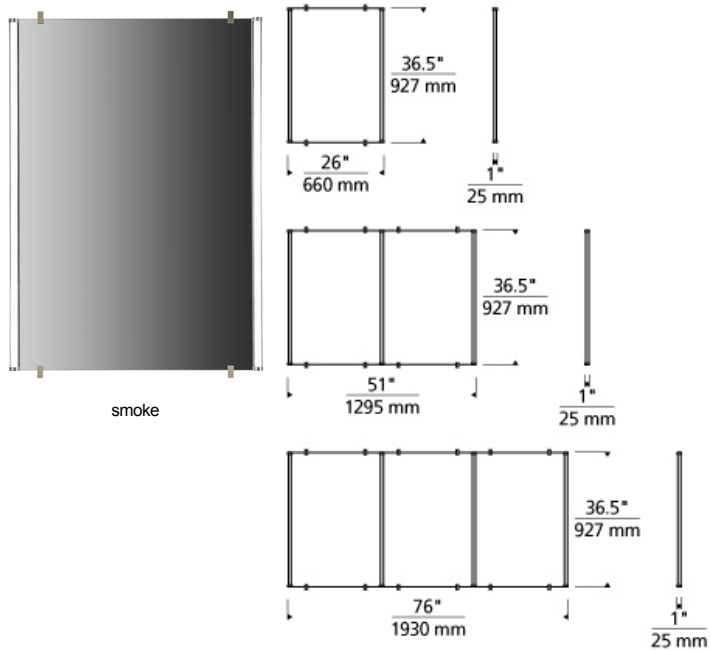

BATH COLLECTION

Gia Mirror Kit

DESCRIPTION

A sleek plate of glass floats in front of a special co-extruded remote phosphor LED channel hugs a high-quality mirror in 3 configurations. The LED channel provides an amazingly slim profile less than 1 inch deep with flawless, even illumination and great color reproduction. Comes complete with 3.9 watt/ft of LEDs to create 300lms/ft or 7.8 watt/ft of LEDs to create 600lms/ft available in 4 CCT options and 2 CRI options. Dimmable with low-voltage electronic dimmer.

smoke

clear

ORDERING INFORMATION

700BCGIAMRR	SHAPE OR SIZE	COLOR	FINISH	LAMP	VOLTAGE
3D	300 LMS/FT-DOUBLE MIRROR	C CLEAR	C CHROME	-LED824 LED 80 CRI 2400K	120 VOLT
3S	300 LMS/FT-SINGLE MIRROR	K SMOKE	S SATIN NICKEL	-LED835 LED 80 CRI 3500K	277 277 VOLT
3T	300 LMS/FT-TRIPLE MIRROR			-LED840 LED 80 CRI 4000K	
6D	600 LMS/FT-DOUBLE MIRROR			-LED930 LED 90 CRI 3000K	
6S	600 LMS/FT-SINGLE MIRROR				
6T	600 LMS/FT-TRIPLE MIRROR				