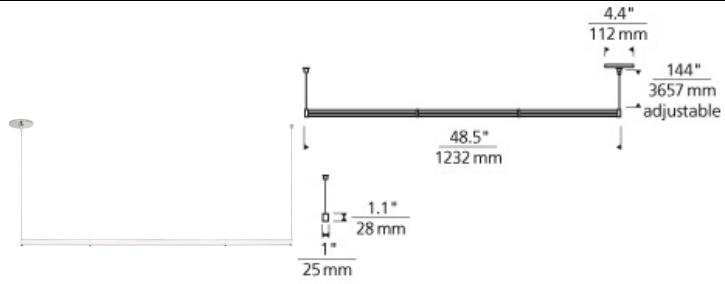

LINEAR SUSPENSION

Gia Linear Suspension

DESCRIPTION

An elegant combination of simple design and superior light output. A sleek plate of glass floats in front of a special co-extruded remote phosphor LED channel, providing a flawless even wash of light perfect for task-oriented spaces like conference rooms and reception areas. 16 watts, 1040 net lumens or 32 watts, 2080 net lumens available in 4 CCT options and 2 CRI options. Ships with 12 feet of field-cuttale cable. Dimmable with low-voltage electronic dimmer.

INSTALLATION

This product can mount to either a 4" square electrical box with round plaster ring or an octagonal electrical box (not included).

smoke

clear

smoke

ORDERING INFORMATION

700	SYSTEM	GIAR	SHAPE OR SIZE	LENGTH (A)	COLOR	FINISH	LAMP	VOLTAGE
LS	LINEAR SUSPENSION	3	300LMS/FT	48 48"	C CLEAR	S SATIN NICKEL	-LED824 LED 80 CRI 2400K	120 VOLT
MO	MONORAIL	6	600LMS/FT		K SMOKE		-LED835 LED 80 CRI 3500K -LED840 LED 80 CRI 4000K -LED930 LED 90 CRI 3000K	-277 277 VOLT