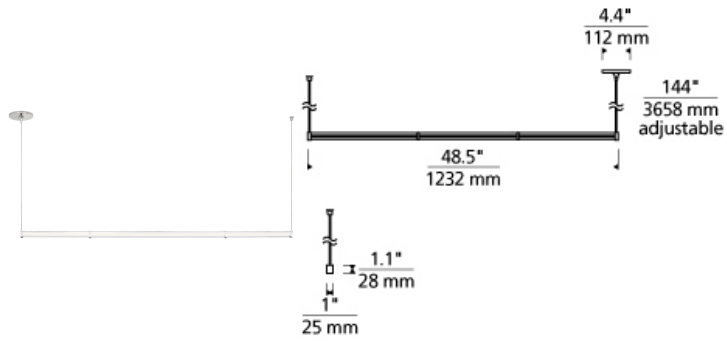

LINEAR SUSPENSION

Gia Linear Suspension LED T20

DESCRIPTION

An elegant combination of simple design and superior light output radiates from the Gia linear suspension piece by Tech Lighting. A sleek plate of glass floats in front of a special co-extruded remote phosphor LED channel, providing a flawless even wash of light perfect for task oriented spaces. Scaling at 48.5" in length the Gia is ideal for areas like conference rooms, reception areas and kitchen islands. This elegant suspension piece is available for customization in two on-trend hardware finishes and two contemporary shade colors. Your choice of LED lamping ships with the Gia saving you both time and money. A sleek plate of glass floats in front of a special co-extruded remote phosphor LED channel, providing a flawless even wash of light perfect for task-oriented spaces like conference rooms and reception areas. 16 watts, 1040 net lumens or 32 watts, 2080 net lumens available in 4 CCT options and 2 CRI options. Ships with 12 feet of field-cuttale cable. Dimmable with low-voltage electronic dimmer.

smoke

INSTALLATION

This product can mount to either a 4" square electrical box with round plaster ring or an octagonal electrical box (not included).

WEIGHT

3-4lb / 1.36-1.81kg ±

clear

smoke

ORDERING INFORMATION

700	SYSTEM	GIAR	SHAPE OR SIZE	LENGTH (A)	COLOR	FINISH	LAMP	VOLTAGE
LS	LINEAR SUSPENSION	3	300LMS/FT	48 48"	C CLEAR	S SATIN NICKEL	-LED824 LED 80 CRI 2400K	120 VOLT
MO	MONORAIL	6	600LMS/FT		K SMOKE		-LED835 LED 80 CRI 3500K	-277 277 VOLT
							-LED840 LED 80 CRI 4000K	
							-LED930 LED 90 CRI 3000K	