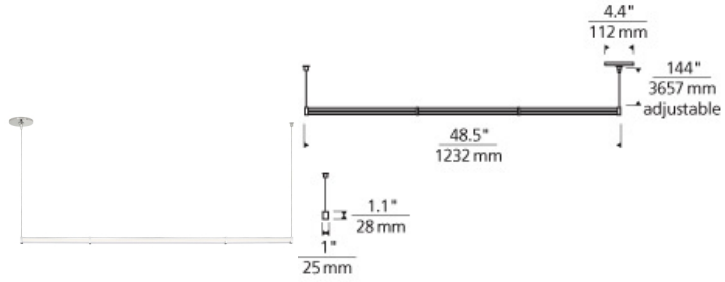

LINEAR SUSPENSION

Gia Linear Suspension

DESCRIPTION

An elegant combination of simple design and superior light output. A sleek plate of glass floats in front of a special co-extruded remote phosphor LED channel, providing a flawless even wash of light perfect for task-oriented spaces like conference rooms and reception areas. 16 watts, 1040 net lumens or 32 watts, 2080 net lumens available in 4 CCT options and 2 CRI options. Ships with 12 feet of field-cuttale cable. Dimmable with low-voltage electronic dimmer.

INSTALLATION

This product can mount to either a 4" square electrical box with round plaster ring or an octagonal electrical box (not included).

smoke

clear

smoke

ORDERING INFORMATION

700	SYSTEM	GIAR	SHAPE OR SIZE	LENGTH (A)	COLOR	FINISH	LAMP	VOLTAGE
LS	LINEAR SUSPENSION	3	300LMS/FT	48 48"	C CLEAR	S SATIN NICKEL	-LED824 LED 80 CRI 2400K	120 VOLT
MO	MONORAIL	6	600LMS/FT		K SMOKE		-LED835 LED 80 CRI 3500K -LED840 LED 80 CRI 4000K -LED930 LED 90 CRI 3000K	-277 277 VOLT