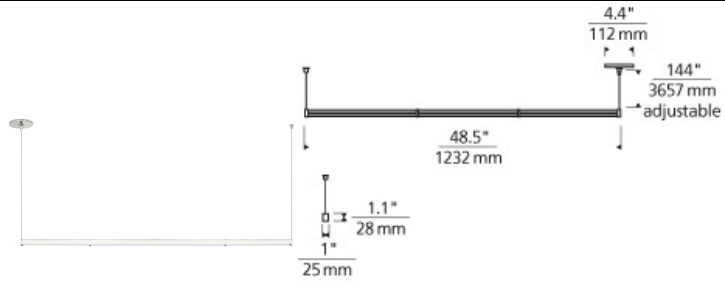

LINEAR SUSPENSION

Gia Linear Suspension

DESCRIPTION

An elegant combination of simple design and superior light output. A sleek plate of glass floats in front of a special co-extruded remote phosphor LED channel, providing a flawless even wash of light perfect for task-oriented spaces like conference rooms and reception areas. 15.6 watts, 1200 net lumens or 31.2 watts, 2400 net lumens available in 4 CCT options and 2 CRI options. Ships with 12 feet of field-cuttale cable. Works with SORAA.

INSTALLATION

This product can mount to either a 4" square electrical box with round plaster ring or an octagonal electrical box (not included).

smoke

clear

smoke

ORDERING INFORMATION

700	SYSTEM	GIAR	SHAPE OR SIZE	LENGTH (A)	COLOR	FINISH	LAMP	VOLTAGE
LS	LINEAR SUSPENSION	3	300LMS/FT	48 48"	C CLEAR	S SATIN NICKEL	-LED824 LED 80 CRI 2400K	120 VOLT
MO	MONORAIL	6	600LMS/FT		K SMOKE		-LED835 LED 80 CRI 3500K -LED840 LED 80 CRI 4000K -LED930 LED 90 CRI 3000K	-277 277 VOLT