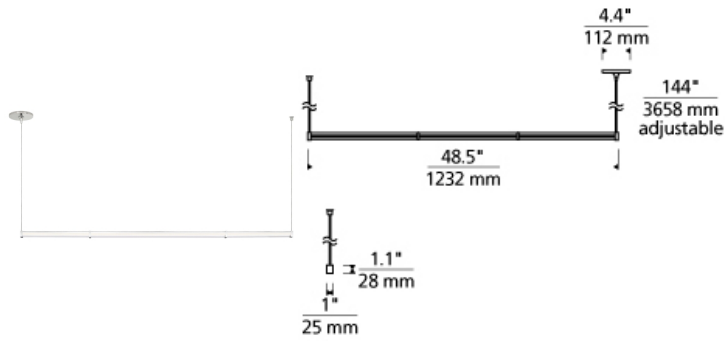

LINEAR SUSPENSION

Gia Linear Suspension LED T20

DESCRIPTION

An elegant combination of simple design and superior light output radiates from the Gia linear suspension piece by Tech Lighting. A sleek plate of glass floats in front of a special co-extruded remote phosphor LED channel, providing a flawless even wash of light perfect for task oriented spaces. Scaling at 48.5" in length the Gia is ideal for areas like conference rooms, reception areas and kitchen islands. This elegant suspension piece is available for customization in two on-trend hardware finishes and two contemporary shade colors. Your choice of LED lamping ships with the Gia saving you both time and money. A sleek plate of glass floats in front of a special co-extruded remote phosphor LED channel, providing a flawless even wash of light perfect for task-oriented spaces like conference rooms and reception areas. 16 watts, 1040 net lumens or 32 watts, 2080 net lumens available in 2 CCT options and 2 CRI options. Ships with 12 feet of field-cuttale cable. Dimmable with low-voltage electronic dimmer.

INSTALLATION

This product can mount to either a 4" square electrical box with round plaster ring or an octagonal electrical box (not included).

WEIGHT

3-4lb / 1.36-1.81kg ±

clear

smoke

ORDERING INFORMATION

700	SYSTEM	GIAR	SHAPE OR SIZE	LENGTH (A)	COLOR	FINISH	LAMP	VOLTAGE
LS	LINEAR SUSPENSION	3	300LMS/FT	48 48"	C CLEAR	S SATIN NICKEL	-LED824 LED 80 CRI 2400K	120 VOLT
MO	MONORAIL	6	600LMS/FT		K SMOKE		-LED835 LED 80 CRI 3500K	-277 277 VOLT
							-LED840 LED 80 CRI 4000K	
							-LED930 LED 90 CRI 3000K	