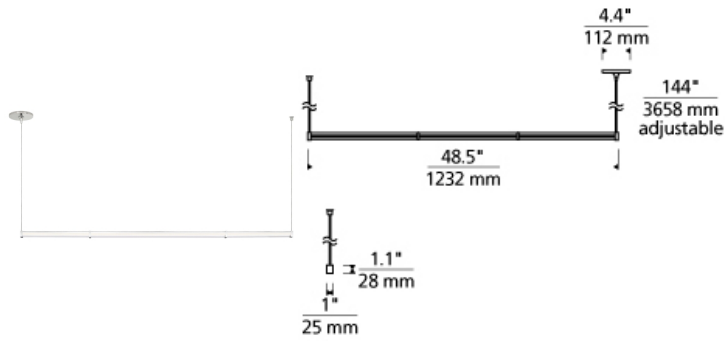

LINEAR SUSPENSION

Gia Linear Suspension LED T20

DESCRIPTION

An elegant combination of simple design and superior light output radiates from the Gia linear suspension piece by Tech Lighting. A sleek plate of glass floats in front of a special co-extruded remote phosphor LED channel, providing a flawless even wash of light perfect for task oriented spaces. Scaling at 48.5" in length the Gia is ideal for areas like conference rooms, reception areas and kitchen islands. This elegant suspension piece is available for customization in two on-trend hardware finishes and two contemporary shade colors. Your choice of LED lamping ships with the Gia saving you both time and money. A sleek plate of glass floats in front of a special co-extruded remote phosphor LED channel, providing a flawless even wash of light perfect for task-oriented spaces like conference rooms and reception areas. 16 watts, 1040 net lumens or 32 watts, 2080 net lumens available in 2 CCT options and 2 CRI options. Ships with 12 feet of field-cuttale cable. Dimmable with low-voltage electronic dimmer.

smoke

INSTALLATION

This product can mount to either a 4" square electrical box with round plaster ring or an octagonal electrical box (not included).

WEIGHT

3-4lb / 1.36-1.81kg ±

clear

smoke

ORDERING INFORMATION

700	SYSTEM	GIAR	SHAPE OR SIZE	LENGTH (A)	COLOR	FINISH	LAMP	VOLTAGE
LS	LINEAR SUSPENSION	3	300LMS/FT	48 48"	C CLEAR	S SATIN NICKEL	-LED824 LED 80 CRI 2400K	120 VOLT
MO	MONORAIL	6	600LMS/FT		K SMOKE		-LED835 LED 80 CRI 3500K	-277 277 VOLT
							-LED840 LED 80 CRI 4000K	
							-LED930 LED 90 CRI 3000K	