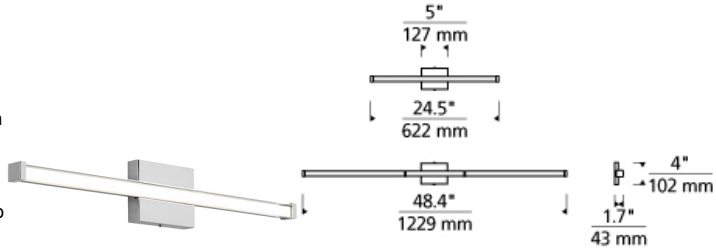

# BATH COLLECTION

**Gia Bath**

**DESCRIPTION**

The Gia bath bar by Tech Lighting is the perfect balance of simplicity and sophistication. The sleek plate of glass floats in front of a special co-extruded remote phosphor LED channel providing flawless, even illumination into any space. Two length options allow this bath light to be adapted to powder room lighting as well as master bathroom lighting. Both fixture sizes are fully dimmable with your choice of integrated LED lamping to create the desired ambiance. The Rae bath bar comes in two sleek modern finishes, Chrome with a clear trim and Satin Nickel with a smoke trim, both finishes further enhance this sleek bath bar. A sleek plate of glass floats in front of a special co-extruded remote phosphor LED channel to provide flawless, even illumination. 2' version includes 8 watts, 570 net lumens or 16 watts, 1040 net lumens; 4' version includes 16 watts, 1040 net lumens or 32 watts, 2080 net lumens of LEDs available in 4 CCT options and 2 CRI options.

clear

clear chrome    smoke satin nickel

**ORDERING INFORMATION**

700BCGIAR	SHAPE OR SIZE	LENGTH (A)	COLOR	FINISH	LAMP	VOLTAGE
3	300LMS/FT	24 24"	C CLEAR	C CHROME	-LED824 LED 80 CRI 2400K	120 VOLT
6	600LMS/FT	48 48"	K SMOKE	S SATIN NICKEL	-LED835 LED 80 CRI 3500K -LED840 LED 80 CRI 4000K -LED930 LED 90 CRI 3000K	-277 277 VOLT