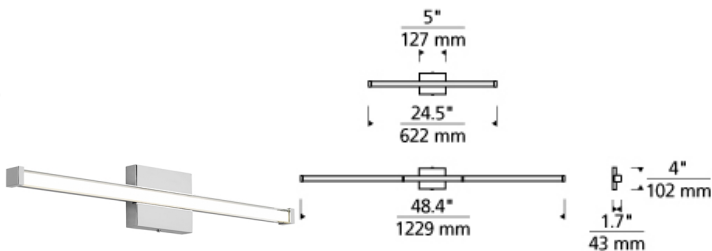

BATH COLLECTION

Gia Bath 

DESCRIPTION

A perfect balance of simplicity and sophistication. A sleek plate of glass floats in front of a special co-extruded remote phosphor LED channel to provide flawless, even illumination. 2' version includes 8 watts, 570 net lumens or 16 watts, 1040 net lumens; 4' version includes 16 watts, 1040 net lumens or 32 watts, 2080 net lumens of LEDs available in 4 CCT options and 2 CRI options.

clear

clear chrome smoke satin nickel

ORDERING INFORMATION

700BCGIAR	SHAPE OR SIZE	LENGTH (A)	COLOR	FINISH	LAMP	VOLTAGE
3	300LMS/FT	24 24"	C CLEAR	C CHROME	-LED824 LED 80 CRI 2400K	120 VOLT
6	600LMS/FT	48 48"	K SMOKE	S SATIN NICKEL	-LED835 LED 80 CRI 3500K -LED840 LED 80 CRI 4000K -LED930 LED 90 CRI 3000K	-277 277 VOLT