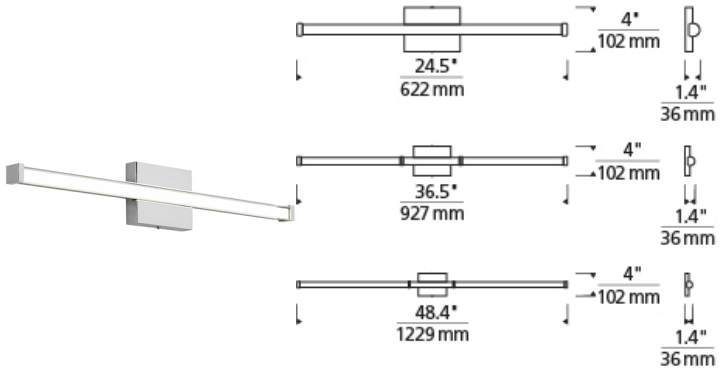

BATH COLLECTION

DESCRIPTION

A perfect balance of simplicity and sophistication. A sleek plate of glass floats in front of a special co-extruded remote phosphor LED channel to provide flawless, even illumination. 2' version includes 8 watts, 570 net lumens or 16 watts, 1040 net lumens; 4' version includes 16 watts, 1040 net lumens or 32 watts, 2080 net lumens of LEDs available in 4 CCT options and 2 CRI options.

clear

clear chrome smoke satin nickel

ORDERING INFORMATION

700BCGIAR	SHAPE OR SIZE	LENGTH (A)	COLOR	FINISH	LAMP	VOLTAGE
3	300LMS/FT	24 24"	C CLEAR	C CHROME	-LED824 LED 80 CRI 2400K	120 VOLT
6	600LMS/FT	48 48"	K SMOKE	S SATIN NICKEL	-LED835 LED 80 CRI 3500K -LED840 LED 80 CRI 4000K -LED930 LED 90 CRI 3000K	-277 277 VOLT