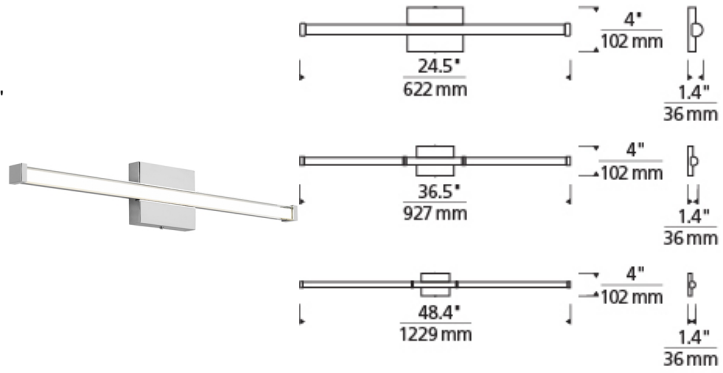

BATH COLLECTION

DESCRIPTION

A perfect balance of simplicity and sophistication. A sleek plate of glass floats in front of a special co-extruded remote phosphor LED channel to provide flawless, even illumination. 2' version includes 7.8 watts, 600 net lumens or 15.6 watts, 1200 net lumens; 4' version includes 15.6 watts, 1200 net lumens or 31.2 watts, 2400 net lumens of LEDs available in 4 CCT options and 2 CRI options.

clear

clear chrome smoke satin nickel

ORDERING INFORMATION

700BCGIAR	SHAPE OR SIZE	LENGTH (A)	COLOR	FINISH	LAMP	VOLTAGE
3	300LMS/FT	24 24"	C CLEAR	C CHROME	-LED824 LED 80 CRI 2400K	120 VOLT
6	600LMS/FT	36 36"	K SMOKE	S SATIN NICKEL	-LED835 LED 80 CRI 3500K	-277 277 VOLT
		48 48"			-LED840 LED 80 CRI 4000K	
					-LED930 LED 90 CRI 3000K	