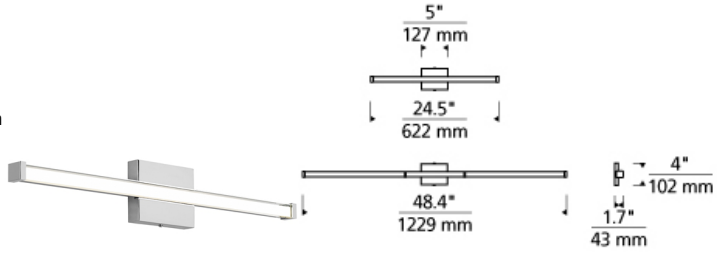

BATH COLLECTION

Gia Bath LED ADA T20

DESCRIPTION

The Gia bath bar by Tech Lighting is the perfect balance of simplicity and sophistication. The sleek plate of glass floats in front of a special co-extruded remote phosphor LED channel providing flawless, even illumination into any space. Two length options allow this bath light to be adapted to powder room lighting as well as master bathroom lighting. Both fixture sizes are fully dimmable with your choice of integrated LED lamping to create the desired ambiance. The Gia bath bar comes in two sleek modern finishes, Chrome with a clear trim and Satin Nickel with a smoke trim, both finishes further enhance this sleek bath bar. A sleek plate of glass floats in front of a special co-extruded remote phosphor LED channel to provide flawless, even illumination. 2' version includes 8 watts, 570 net lumens or 16 watts, 1040 net lumens; 4' version includes 16 watts, 1040 net lumens or 32 watts, 2080 net lumens of LEDs available in 4 CCT options and 2 CRI options.

clear

clear chrome smoke satin nickel

ORDERING INFORMATION

700BCGIAR	SHAPE OR SIZE	LENGTH (A)	COLOR	FINISH	LAMP	VOLTAGE
3	300LMS/FT	24 24"	C CLEAR	C CHROME	-LED824 LED 80 CRI 2400K	120 VOLT
6	600LMS/FT	48 48"	K SMOKE	S SATIN NICKEL	-LED835 LED 80 CRI 3500K -LED840 LED 80 CRI 4000K -LED930 LED 90 CRI 3000K	-277 277 VOLT