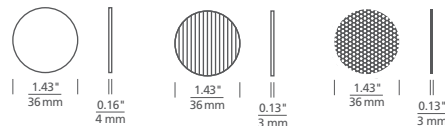

GATICA

GENERAL AND TASK ILLUMINATION, CONTROLS, ADJUSTABILITY

SPOT OPTICAL CONTROLS

TO ADD TO THE VERSATILITY OF GATICA SPOTS, A VARIETY OF OPTIONAL OPTICAL CONTROLS ARE AVAILABLE INCLUDING FIELD CHANGEABLE TIR OPTICS (20°; 30°; 40° BEAM SPREADS), SOFT FOCUS LENS, LINEAR SPREAD LENS AND EGGCRATE LOUVER.

SPOT OPTICAL CONTROLS

LENSES/LOUVERS

BEAM OPTICS

ORDERING GRID

LENSES/LOUVERS

GOC	TYPE
SF	SOFT FOCUS LENS
LL	LINEAR SPREAD LENS
EC	EGGCRATE LOUVER

BEAM OPTICS

351LEDGATOPT	BEAM SPREAD
20	20°
30	30°
40	40°