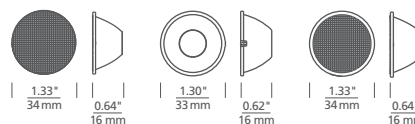

GATICA

GENERAL AND TASK ILLUMINATION, CONTROLS, ADJUSTABILITY

SPOT OPTICAL CONTROLS

TO ADD TO THE VERSATILITY OF GATICA SPOTS, A VARIETY OF OPTIONAL OPTICAL CONTROLS ARE AVAILABLE INCLUDING FIELD CHANGEABLE TIR OPTICS (20°; 30°; 40° BEAM SPREADS), SOFT FOCUS LENS, LINEAR SPREAD LENS AND EGGCRATE LOUVER.

SPOT OPTICAL CONTROLS

LENSES/LOUVERS

BEAM OPTICS

ORDERING GRID

LENSES/LOUVERS

GOC	TYPE
SF	SOFT FOCUS LENS
LL	LINEAR SPREAD LENS
EC	EGGCRATE LOUVER

BEAM OPTICS

351LEDGATOPT	BEAM SPREAD
20	20°
30	30°
40	40°