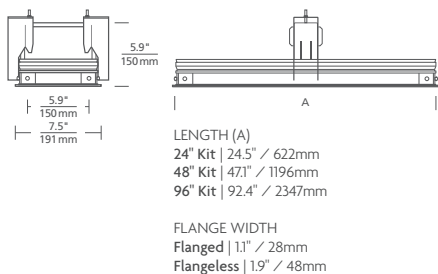

6" WIDE STATIC RECESSED FRAME KITS