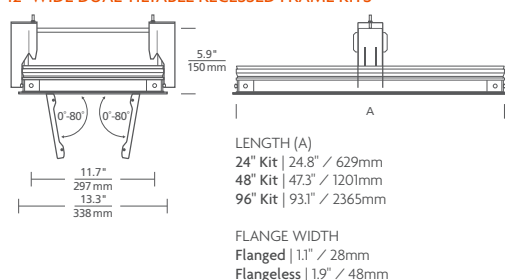

12" WIDE DUAL TILTABLE RECESSED FRAME KITS

ORDERING GUIDE

GRK	SIZE	TILT	LENGTH	CEILING APPEARANCE	FINISH
06	6" WIDE	S STATIC	24 24"	RF RECESSED FLANGED	S SILVER
12	12" WIDE	T TILTABLE	48 48"	RL RECESSED FLANGELESS	W WHITE
12D	12" WIDE DUAL		96 96"		XXX CUSTOM RAL

RECESSED FRAME KITS - SIDE RAILS

WHEN INSTALLING LONGER RUNS OF RECESSED GATICA MODULES, SIDE RAILS ARE USED TO SUPPORT THE SYSTEM BETWEEN ENDPOINTS WHERE STANDARD RECESSED FRAME KITS ARE USED TO TERMINATE A RUN. AVAILABLE FOR BOTH 6" AND 12" WIDE SYSTEMS. ALL ARE FIELD-CUTTABLE AND SHIP IN PAIRS.