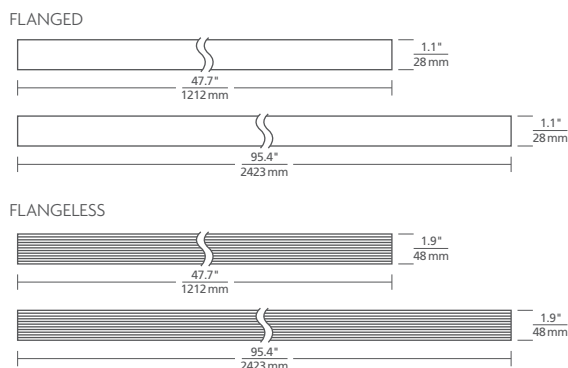

12" WIDE DUAL TILTABLE RECESSED FRAME KITS

ORDERING GUIDE

GRK	SIZE	TILT	LENGTH	CEILING APPEARANCE	FINISH
06	6" WIDE	S STATIC	24 24"	RF RECESSED FLANGED	S SILVER
12	12" WIDE	T TILTABLE	48 48"	RL RECESSED FLANGELESS	W WHITE
12D	12" WIDE DUAL		96 96"		XXX CUSTOM RAL

RECESSED FRAME KITS - SIDE RAILS

WHEN INSTALLING LONGER RUNS OF RECESSED GATICA MODULES, SIDE RAILS ARE USED TO SUPPORT THE SYSTEM BETWEEN ENDPOINTS WHERE STANDARD RECESSED FRAME KITS ARE USED TO TERMINATE A RUN. AVAILABLE FOR BOTH 6" AND 12" WIDE SYSTEMS. ALL ARE FIELD-CUTTABLE AND SHIP IN PAIRS.

6" WIDE, 12" WIDE SINGLE, 12" WIDE DUAL

ORDERING GUIDE

GRS	SIZE	LENGTH	CEILING APPEARANCE	FINISH
06	6" WIDE	48 48"	RF RECESSED FLANGED	S SILVER
12	12" WIDE	96 96"	RL RECESSED FLANGELESS	W WHITE
12D	12" WIDE DUAL			XXX CUSTOM RAL