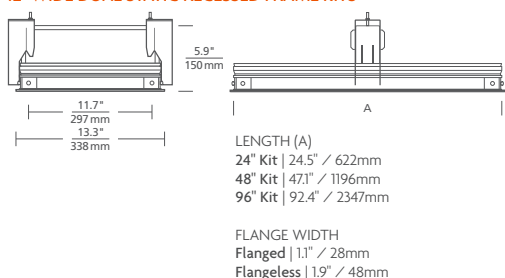

12" WIDE DUAL STATIC RECESSED FRAME KITS

If using tiltable panels anywhere in your system, please use tiltable recessed frame kits for all panels, spots and accessories within that system.

12" Wide Dual Module Compatibility Listing:

24" Recessed Frame Kit	48" Recessed Frame Kit
2ft Panel	4ft Panel
2x1 Spot*	Any combination of 12" wide modules not exceeding 45" in combined length.
2x2 Spot*	
2x3 Spot*	
Occupancy Sensor*	
Daylight Sensor*	96" Recessed Frame Kit
Emergency Backup*	8ft Panel
2x1, Occ, Day, EM Blank*	Any combination of 12" wide modules not exceeding 90" in combined length.
2x2 Blank*	
2x3 Blank*