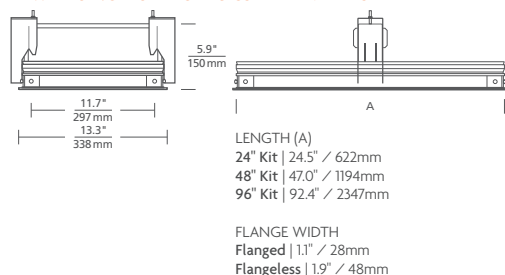

RECESSED FRAME KITS

12" WIDE SINGLE STATIC RECESSED FRAME KITS

If using tiltable panels anywhere in your system, please use tiltable recessed frame kits for all panels, spots and accessories within that system.

12" Wide Single Module Compatibility Listing:

24" Recessed Frame Kit	48" Recessed Frame Kit
2ft Panel	4ft Panel
2x1 Spot*	Any combination of 12" wide modules not exceeding 45" in combined length.
2x2 Spot*	
Occupancy Sensor*	
Daylight Sensor*	96" Recessed Frame Kit
Emergency Backup*	8ft Panel
2x1, Occ, Day, EM Blank*	Any combination of 12" wide modules not exceeding 90" in combined length.
2x2 Blank*