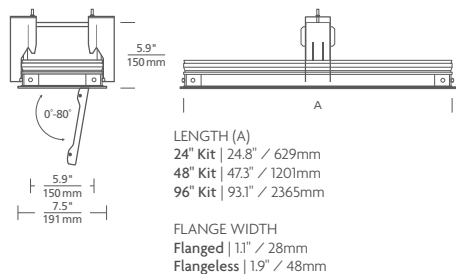

6" WIDE TILTABLE RECESSED FRAME KITS

If using tiltable panels anywhere in your system, please use tiltable recessed frame kits for all panels, spots and accessories within that system.

6" Wide Module Compatibility Listing:

24" Recessed Frame Kit

- 2ft Panel
- 1x1 Spot*
- 1x2 Spot*
- 1x3 Spot*
- Occupancy Sensor*
- Daylight Sensor*
- Emergency Backup*
- 1x1, Occ, Day, EM Blank*
- 1x2 Blank*
- 1x3 Blank*

48" Recessed Frame Kit

- 4ft Panel
- Any combination of 6" wide modules not exceeding 45" in combined length*

96" Recessed Frame Kit

- 8ft Panel
- Any combination of 6" wide modules not exceeding 90" in combined length*

ORDERING GUIDE

GRK	SIZE	TILT	LENGTH	CEILING APPEARANCE	FINISH
06	6" WIDE	S STATIC	24 24"	RF RECESSED FLANGED	S SILVER
12	12" WIDE	T TILTABLE	48 48"	RL RECESSED FLANGELESS	W WHITE
12D	12" WIDE DUAL		96 96"		XXX CUSTOM RAL

*REQUIRES FIELD CUTTING FOR PROPER FIT.

For additional information and support including sample room layouts, bill of materials configuration, inquiries on custom capabilities, IES/REVIT files, product images and application environments, please visit www.techlighting.com/GATICA.

FIXTURE TYPE _____
FIXTURE QUANTITY _____
JOB NAME _____
NOTES _____