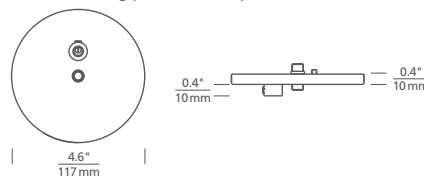

For additional information and support including sample room layouts, bill of materials configuration, inquiries on custom capabilities, IES/REVIT files, product images and application environments, please visit www.techlighting.com/GATICA.

Tech Lighting reserves the right to discontinue or to change the technical or design specifications of its products at any time without notice. Copyright 2015 Tech Lighting. Tech Lighting and GATICA are registered trademarks of Tech Lighting. All rights reserved. A Generation Brands Company.

with mounting point for suspended