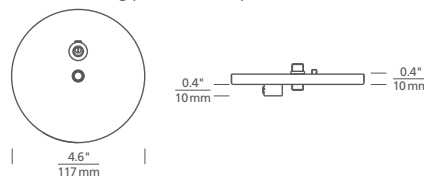

POWER FEED KITS

with mounting point for suspended