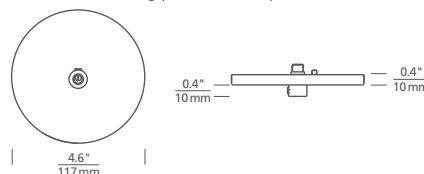

without mounting point for suspended