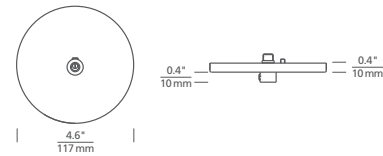

LINEAR SUSPENSION

GATICA LED Linear Suspension

For a truly minimalist profile without compromising light output, the GATICA Linear Suspension offers undeniable design flexibility with state-of-the-art LED light guide performance to match. GATICA light guide technology creates uniform light output and color across the down light surface while completely eliminating pixilation. Only 6 inches wide and featuring an ultra slim 1.3-inch profile, the GATICA linear suspension is available in 4-foot and 8-foot lengths and includes all required installation hardware.

CONSTRUCTION Aluminum construction. Utilizes tightly pitched LEDs and light-guide technology to optimize optical performance.

FINISH Standard powder coat white finish.

OUTPUT* Suspension panels available: 100% direct or multiple direct/indirect. 900 lms/ft, consuming 11 watts/ft. Variable direct/indirect distribution selection via a 0-10v wall control. Regardless of direct/indirect distribution, panel maintains the same wattage consumption and full dimmability. Note: Direct and Indirect distributions dim together. Patent-pending light distribution control system is easily accessible and can be set (bypassing the 0-10v wall control) using a rotary dial to select any preset distributions: (% direct/ % indirect) 80/20, 70/30, 60/40, 50/50, or 25/75. See instruction sheet for details.

LENGTH (A)
4ft | 51.2" / 1301mm
8ft | 96.5" / 2452mm

ORDERING INFORMATION

| 700LSGATS | CRI/COLOR TEMPERATURE | LENGTH | FINISH | OUTPUT | CONTROLS | DISTRIBUTION | MOUNTING |
|-----------|-----------------------|--------|---------|---------------|----------|--|----------------------------|
| 930 | 90+ CRI 3000K | 04 4FT | W WHITE | A2 900 LMS/FT | 0 0-10V | 0 0-10V CONTROL OF DIRECT/INDIRECT MIX | SA12 144" ADJUSTABLE CABLE |
| 935 | 90+ CRI 3500K | 08 8FT | | | | 1 100% DIRECT (NOT ADJUSTABLE) | |