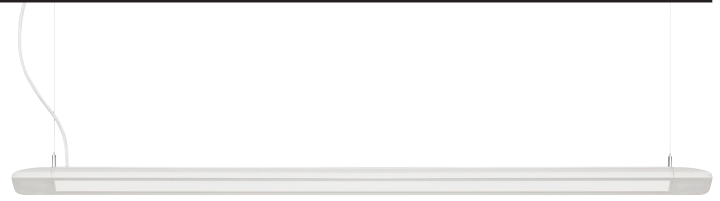

CONSTRUCTION Aluminum construction. Utilizes tightly pitched LEDs and light-guide technology to optimize optical performance.

FINISH Standard powder coat white finish.

OUTPUT* Suspension panels available: 100% direct or multiple direct/indirect. 900 lms/ft, consuming 11 watts/ft. Variable direct/indirect distribution selection via a 0-10v wall control. Regardless of direct/indirect distribution, panel maintains the same wattage consumption and full dimmability. Note: Direct and Indirect distributions dim together. Patent-pending light distribution control system is easily accessible and can be set (bypassing the 0-10v wall control) using a rotary dial to select any preset distributions: (% direct/ % indirect) 80/20, 70/30, 60/40, 50/50, or 25/75. See instruction sheet for details.

SUSPENSION MOUNTING Adjustable aircraft cable (144" adjustable).

LED 3000K or 3500K (90+ CRI)

DIMMING All panels dim via 0-10v control. Each 4' panel has a Maximum Sink Current of 1.2mA, each 8' panel has a Maximum Sink Current of 2.4mA. Please verify the current rating of the specified dimmers to avoid overloading.

DRIVER Universal 120/277v driver. Driver efficiency is 83.4% and Power Factor is .99.

POWER Power Feed Kit (included) comes with 144" of field adjustable cable.

*At 3500K; visit www.techlighting.com/GATICA for full photometrics.