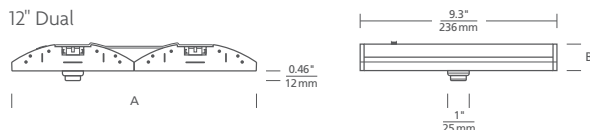

DAYLIGHT SENSOR MODULE

GATICA

GENERAL AND TASK ILLUMINATION, CONTROLS, ADJUSTABILITY

DAYLIGHT SENSOR MODULE

USING THE PHOTOPIC CURVE TO ACCURATELY MEASURE LIGHT AS PERCEIVED BY THE HUMAN EYE, THIS MODULE MEASURES THE TOTAL LIGHT LEVEL FROM BOTH DAYLIGHT AND AMBIENT LIGHT IN A CONTROLLED AREA, THEN AUTOMATICALLY VARIES GATICA SYSTEM OUTPUT AS THE LIGHT LEVEL CHANGES THROUGHOUT THE DAY TO MAINTAIN A TARGET LIGHT LEVEL.

THE INTEGRATED PHOTOCELL ONLY MEASURES THE NARROW BANDWIDTH OF VISIBLE LIGHT TO ACCURATELY MONITOR AMBIENT LIGHT LEVELS. CALCULATIONS FOR THE REQUIRED LIGHT LEVEL ARE BASED ON TWO SETPOINTS (DAY AND NIGHT) WHICH ARE SETUP USING THE INCLUDED REMOTE CONTROL. MAY BE USED IN COMBINATION WITH THE OCCUPANCY SENSOR MODULE.

WIDTH (A)
 Suspended | 5.8" / 147mm
 Recessed | 6.3" / 160mm
 Lay-In | 5.8" / 147mm

HEIGHT (B)
 Suspended | 1.3" / 33mm
 Recessed | 2.1" / 53mm
 Lay-In | 2.1" / 53mm

WIDTH (A)
 Suspended | 11.6" / 295mm
 Recessed | 12.1" / 307mm
 Lay-In | 11.6" / 295mm

HEIGHT (B)
 Suspended | 1.3" / 33mm
 Recessed | 2.1" / 53mm
 Lay-In | 2.1" / 53mm

WIDTH (A)
 Suspended | 11.6" / 295mm
 Recessed | 12.1" / 307mm
 Lay-In | 11.6" / 295mm

HEIGHT (B)
 Suspended | 1.3" / 33mm
 Recessed | 2.1" / 53mm
 Lay-In | 2.1" / 53mm