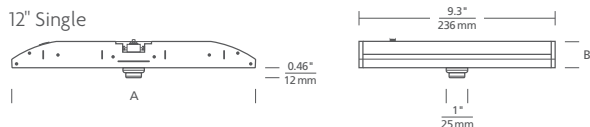

DAYLIGHT SENSOR MODULE

GATICA

GENERAL AND TASK ILLUMINATION, CONTROLS, ADJUSTABILITY

DAYLIGHT SENSOR MODULE

USING THE PHOTOPIC CURVE TO ACCURATELY MEASURE LIGHT AS PERCEIVED BY THE HUMAN EYE, THIS MODULE MEASURES THE TOTAL LIGHT LEVEL FROM BOTH DAYLIGHT AND AMBIENT LIGHT IN A CONTROLLED AREA, THEN AUTOMATICALLY VARIES GATICA SYSTEM OUTPUT AS THE LIGHT LEVEL CHANGES THROUGHOUT THE DAY TO MAINTAIN A TARGET LIGHT LEVEL.

THE INTEGRATED PHOTOCELL ONLY MEASURES THE NARROW BANDWIDTH OF VISIBLE LIGHT TO ACCURATELY MONITOR AMBIENT LIGHT LEVELS. CALCULATIONS FOR THE REQUIRED LIGHT LEVEL ARE BASED ON TWO SETPOINTS (DAY AND NIGHT) WHICH ARE SETUP USING THE INCLUDED REMOTE CONTROL. MAY BE USED IN COMBINATION WITH THE OCCUPANCY SENSOR MODULE.

WIDTH (A)
 Suspended | 5.8" / 147mm
 Recessed | 6.3" / 160mm
 Lay-In | 5.8" / 147mm

HEIGHT (B)
 Suspended | 1.3" / 33mm
 Recessed | 2.1" / 53mm
 Lay-In | 2.1" / 53mm

WIDTH (A)
 Suspended | 11.6" / 295mm
 Recessed | 12.1" / 307mm
 Lay-In | 11.6" / 295mm

HEIGHT (B)
 Suspended | 1.3" / 33mm
 Recessed | 2.1" / 53mm
 Lay-In | 2.1" / 53mm

WIDTH (A)
 Suspended | 11.6" / 295mm
 Recessed | 12.1" / 307mm
 Lay-In | 11.6" / 295mm

HEIGHT (B)
 Suspended | 1.3" / 33mm
 Recessed | 2.1" / 53mm
 Lay-In | 2.1" / 53mm