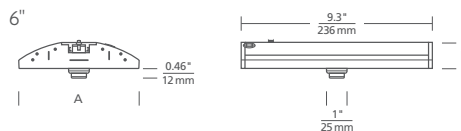

DAYLIGHT SENSOR MODULE

GATICA

GENERAL AND TASK ILLUMINATION, CONTROLS, ADJUSTABILITY

DAYLIGHT SENSOR MODULE

USING THE PHOTOPIC CURVE TO ACCURATELY MEASURE LIGHT AS PERCEIVED BY THE HUMAN EYE, THIS MODULE MEASURES THE TOTAL LIGHT LEVEL FROM BOTH DAYLIGHT AND AMBIENT LIGHT IN A CONTROLLED AREA, THEN AUTOMATICALLY VARIES GATICA SYSTEM OUTPUT AS THE LIGHT LEVEL CHANGES THROUGHOUT THE DAY TO MAINTAIN A TARGET LIGHT LEVEL.

THE INTEGRATED PHOTOCELL ONLY MEASURES THE NARROW BANDWIDTH OF VISIBLE LIGHT TO ACCURATELY MONITOR AMBIENT LIGHT LEVELS. CALCULATIONS FOR THE REQUIRED LIGHT LEVEL ARE BASED ON TWO SETPOINTS (DAY AND NIGHT) WHICH ARE SETUP USING THE INCLUDED REMOTE CONTROL. MAY BE USED IN COMBINATION WITH THE OCCUPANCY SENSOR MODULE.

WIDTH (A)
 Suspended | 5.8" / 147mm
 Recessed | 6.3" / 160mm
 Lay-In | 5.8" / 147mm

HEIGHT (B)
 Suspended | 1.3" / 33mm
 Recessed | 2.1" / 53mm
 Lay-In | 2.1" / 53mm

WIDTH (A)
 Suspended | 11.6" / 295mm
 Recessed | 12.1" / 307mm
 Lay-In | 11.6" / 295mm

HEIGHT (B)
 Suspended | 1.3" / 33mm
 Recessed | 2.1" / 53mm
 Lay-In | 2.1" / 53mm

WIDTH (A)
 Suspended | 11.6" / 295mm
 Recessed | 12.1" / 307mm
 Lay-In | 11.6" / 295mm

HEIGHT (B)
 Suspended | 1.3" / 33mm
 Recessed | 2.1" / 53mm
 Lay-In | 2.1" / 53mm