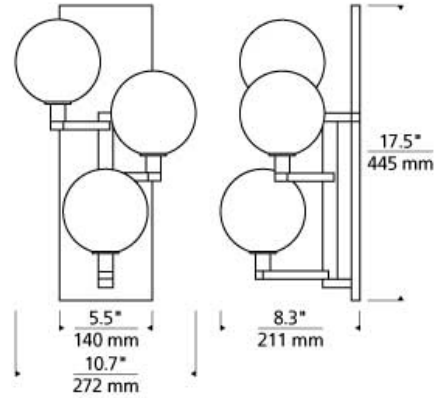

Gambit Triple Wall

LED T20

DESCRIPTION

The Gambit Triple LED wall sconce light from Tech Lighting exudes undeniable beauty and warm contemporary style through its bold use of high end mixed materials and retro-inspired, fully dimmable LED lamping. This broadly appealing contemporary design is offered in two sizes, the petite 1-lite and scalable 3-lite, each with its own unique silhouette. Both sizes offer a convergence of contrasting elements including hard lines from their elegantly plated metal hardware and soft curves from their seemingly delicate yet durable borosilicate glass globes. Together with the coordinating Gambit chandelier and various Gambit multi-port chandeliers also from Tech Lighting, these distinctive wall sconce lights are sure to add an incredibly warm allure to dining room lighting, kitchen lighting and living room lighting applications alike. Includes 2 watt, 155 delivered lumen, 2200K or 2700K, E12 base LED vintage tubular lamp. Mounts up only.

INSTALLATION

This product can mount to either a 4" square electrical box with round plaster ring or an octagonal electrical box (not included).

WEIGHT

9.5-10lb / 4.31-4.54kg ±

aged brass

satin nickel

ORDERING INFORMATION

700WSGMB	SHAPE OR SIZE	COLOR	FINISH	LAMP
T	TRIPLE	C CLEAR	R AGED BRASS S SATIN NICKEL	NO LAMP -LED927 LED T6 90 CRI 2700K 120V (T20/T24)

TECH LIGHTING®

7400 Linder Avenue
Skokie, Illinois 60077

T 847.410.4400
F 847.410.4500