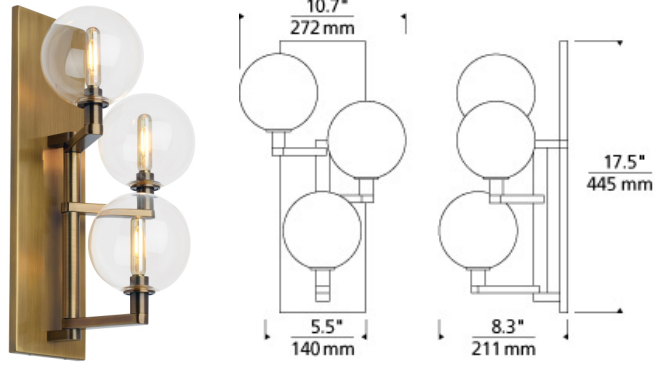

Gambit Triple Wall

DESCRIPTION

The Gambit Triple LED wall sconce light from Tech Lighting exudes undeniable beauty and warm contemporary style through its bold use of high end mixed materials and retro-inspired, fully dimmable LED lamping. This broadly appealing contemporary design is offered in two sizes, the petite 1-lite and scalable 3-lite, each with its own unique silhouette. Both sizes offer a convergence of contrasting elements including hard lines from their elegantly plated metal hardware and soft curves from their seemingly delicate yet durable borosilicate glass globes. Together with the coordinating Gambit chandelier and various Gambit multi-port chandeliers also from Tech Lighting, these distinctive wall sconce lights are sure to add an incredibly warm allure to dining room lighting, kitchen lighting and living room lighting applications alike. Includes 2 watt, 155 delivered lumen, 2200K or 2700K, E12 base LED vintage tubular lamp. Mounts up only.

INSTALLATION

This product can mount to either a 4" square electrical box with round plaster ring or an octagonal electrical box (not included).

aged brass

satin nickel

ORDERING INFORMATION

700WSGMB	SHAPE OR SIZE	COLOR	FINISH	LAMP
T	TRIPLE	C CLEAR	R AGED BRASS S SATIN NICKEL	-LED922 LED T6 90 CRI 2200K 120V -LED927 LED T6 90 CRI 2700K 120V