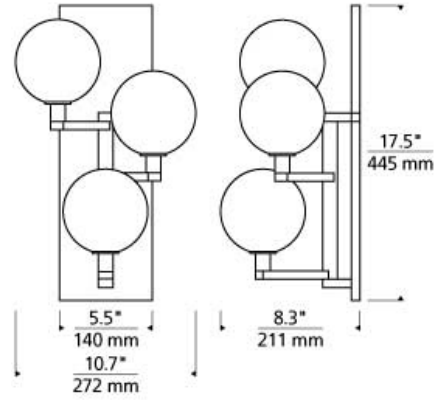

Gambit Triple Wall

LED T20

DESCRIPTION

The Gambit Triple LED wall sconce light from Tech Lighting exudes undeniable beauty and warm contemporary style through its bold use of high end mixed materials and retro-inspired, fully dimmable LED lamping. This broadly appealing contemporary design is offered in two sizes, the petite 1-lite and scalable 3-lite, each with its own unique silhouette. Both sizes offer a convergence of contrasting elements including hard lines from their elegantly plated metal hardware and soft curves from their seemingly delicate yet durable borosilicate glass globes. Together with the coordinating Gambit chandelier and various Gambit multi-port chandeliers also from Tech Lighting, these distinctive wall sconce lights are sure to add an incredibly warm allure to dining room lighting, kitchen lighting and living room lighting applications alike. Includes 2 watt, 155 delivered lumen, 2200K or 2700K, E12 base LED vintage tubular lamp. Mounts up only.

INSTALLATION

This product can mount to either a 4" square electrical box with round plaster ring or an octagonal electrical box (not included).

WEIGHT

9.5-10lb / 4.31-4.54kg ±

aged brass

satin nickel

ORDERING INFORMATION

700WSGMB	SHAPE OR SIZE	COLOR	FINISH	LAMP
T	TRIPLE	C CLEAR	R AGED BRASS S SATIN NICKEL	NO LAMP -LED927 LED T6 90 CRI 2700K 120V (T20/T24)

TECH LIGHTING®

7400 Linder Avenue
Skokie, Illinois 60077

T 847.410.4400
F 847.410.4500