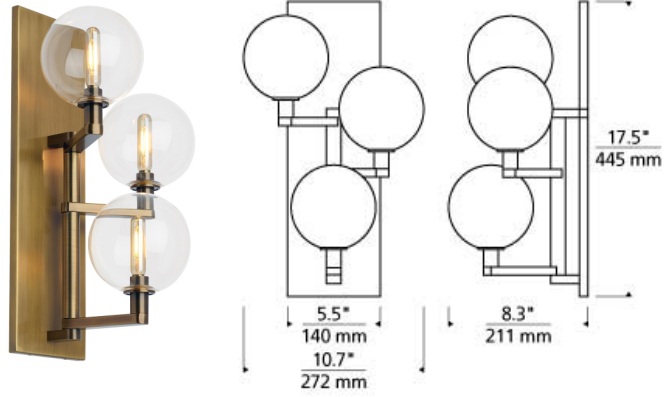

Gambit Triple Wall

DESCRIPTION

The Gambit Triple LED wall sconce light from Tech Lighting exudes undeniable beauty and warm contemporary style through its bold use of high end mixed materials and retro-inspired, fully dimmable LED lamping. This broadly appealing contemporary design is offered in two sizes, the petite 1-lite and scalable 3-lite, each with its own unique silhouette. Both sizes offer a convergence of contrasting elements including hard lines from their elegantly plated metal hardware and soft curves from their seemingly delicate yet durable borosilicate glass globes. Together with the coordinating Gambit chandelier and various Gambit multi-port chandeliers also from Tech Lighting, these distinctive wall sconce lights are sure to add an incredibly warm allure to dining room lighting, kitchen lighting and living room lighting applications alike. Includes 2 watt, 155 delivered lumen, 2200K or 2700K, E12 base LED vintage tubular lamp. Mounts up only.

INSTALLATION

This product can mount to either a 4" square electrical box with round plaster ring or an octagonal electrical box (not included).

WEIGHT

9.5-10lb / 4.31-4.54kg ±

aged brass

satin nickel

ORDERING INFORMATION

700WSGMB	SHAPE OR SIZE	COLOR	FINISH	LAMP
T	TRIPLE	C CLEAR	R AGED BRASS S SATIN NICKEL	NO LAMP -LED927 LED T6 90 CRI 2700K 120V (T20/T24)

TECH LIGHTING®

7400 Linder Avenue
Skokie, Illinois 60077

T 847.410.4400
F 847.410.4500