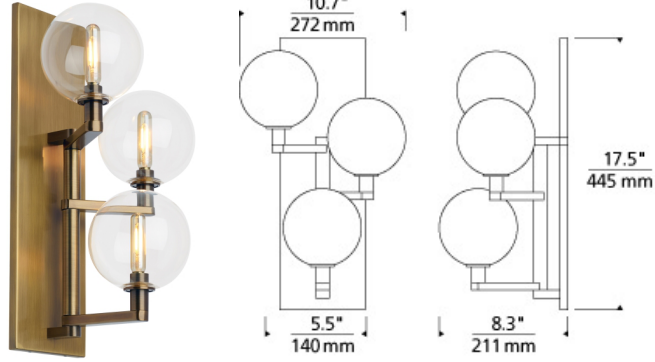

## DESCRIPTION

The Gambit Triple LED wall sconce light from Tech Lighting exudes undeniable beauty and warm contemporary style through its bold use of high end mixed materials and retro-inspired, fully dimmable LED lamping. This broadly appealing contemporary design is offered in two sizes, the petite 1-lite and scalable 3-lite, each with its own unique silhouette. Both sizes offer a convergence of contrasting elements including hard lines from their elegantly plated metal hardware and soft curves from their seemingly delicate yet durable borosilicate glass globes. Together with the coordinating Gambit chandelier and various Gambit multi-port chandeliers also from Tech Lighting, these distinctive wall sconce lights are sure to add an incredibly warm allure to dining room lighting, kitchen lighting and living room lighting applications alike. Includes 2 watt, 155 delivered lumen, 2200K or 2700K, E12 base LED vintage tubular lamp. Mounts up only.

## INSTALLATION

This product can mount to either a 4" square electrical box with round plaster ring or an octagonal electrical box (not included).

aged brass

satin nickel