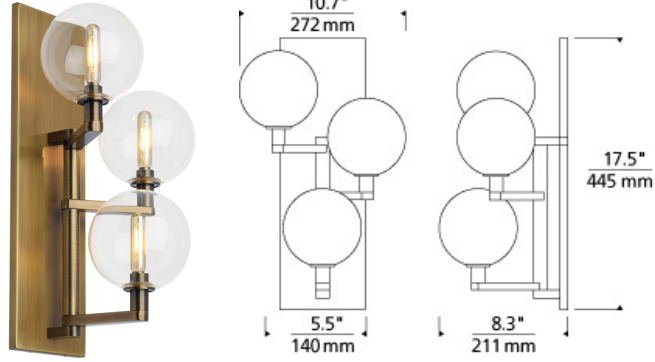

Gambit Triple Wall

DESCRIPTION

The Gambit Triple LED wall sconce light from Tech Lighting exudes undeniable beauty and warm contemporary style through its bold use of high end mixed materials and retro-inspired, fully dimmable LED lamping. This broadly appealing contemporary design is offered in two sizes, the petite 1-lite and scalable 3-lite, each with its own unique silhouette. Both sizes offer a convergence of contrasting elements including hard lines from their elegantly plated metal hardware and soft curves from their seemingly delicate yet durable borosilicate glass globes. Together with the coordinating Gambit chandelier and various Gambit multi-port chandeliers also from Tech Lighting, these distinctive wall sconce lights are sure to add an incredibly warm allure to dining room lighting, kitchen lighting and living room lighting applications alike. Includes 2 watt, 160 delivered lumen, 2200K or 2700K, E12 base LED vintage tubular lamp. Mounts up only.

INSTALLATION

This product can mount to either a 4" square electrical box with round plaster ring or an octagonal electrical box (not included).

aged brass

satin nickel

ORDERING INFORMATION

700WSGMB	SHAPE OR SIZE	COLOR	FINISH	LAMP
T	TRIPLE	C CLEAR	R AGED BRASS S SATIN NICKEL	-LED922 LED T6 90 CRI 2200K 120V -LED927 LED T6 90 CRI 2700K 120V