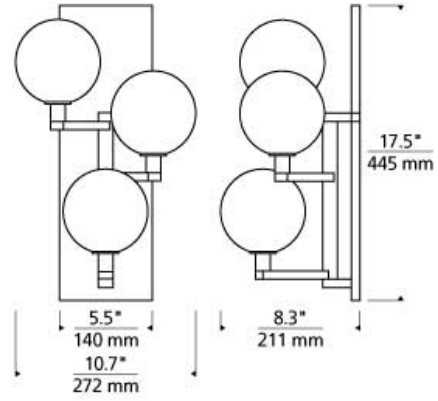

## INSTALLATION

This product can mount to either a 4" square electrical box with round plaster ring or an octagonal electrical box (not included).

## WEIGHT

9.5-10lb / 4.31-4.54kg ±

aged brass

satin nickel

## ORDERING INFORMATION

700WSGMB	SHAPE OR SIZE	COLOR	FINISH	LAMP
T	TRIPLE	C CLEAR	R AGED BRASS S SATIN NICKEL	NO LAMP -LED927 LED T6 90 CRI 2700K 120V (T20/T24)

**TECH LIGHTING®**

7400 Linder Avenue  
Skokie, Illinois 60077