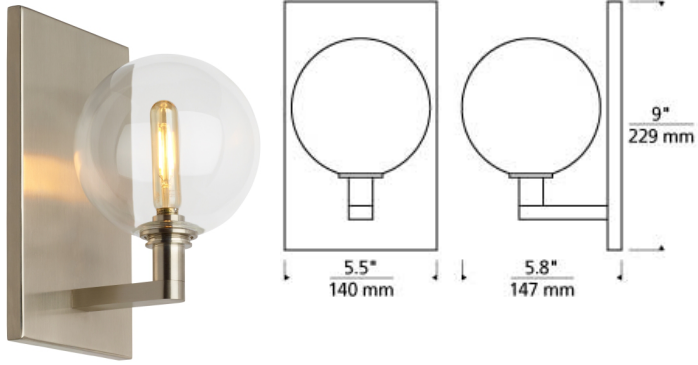

WALL COLLECTION

Gambit Single Wall

DESCRIPTION

The Gambit Single LED wall sconce light from Tech Lighting exudes undeniable beauty and warm contemporary style through its bold use of high end mixed materials and retro-inspired, fully dimmable LED lamping. This broadly appealing contemporary design is offered in two sizes, the petite 1-lite and scalable 3-lite, each with its own unique silhouette. Both sizes offer a convergence of contrasting elements including hard lines from their elegantly plated metal hardware and soft curves from their seemingly delicate yet durable borosilicate glass globes. Together with the coordinating Gambit chandelier and various Gambit multi-port chandeliers also from Tech Lighting, these distinctive wall sconce lights are sure to add an incredibly warm allure to dining room lighting, kitchen lighting and living room lighting applications alike. Includes 2 watt, 155 delivered lumen, 2200K or 2700K, E12 base LED vintage tubular lamp. Mounts up only.

INSTALLATION

This product can mount to either a 4" square electrical box with round plaster ring or an octagonal electrical box (not included).

WEIGHT

5.5-6lb / 2.49-2.72kg ±

aged brass

satin nickel

ORDERING INFORMATION