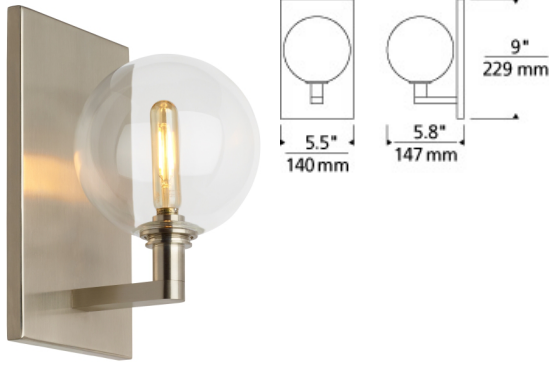

WALL COLLECTION

Gambit Single Wall

DESCRIPTION

The Gambit Single LED wall sconce light from Tech Lighting exudes undeniable beauty and warm contemporary style through its bold use of high end mixed materials and retro-inspired, fully dimmable LED lamping. This broadly appealing contemporary design is offered in two sizes, the petite 1-lite and scalable 3-lite, each with its own unique silhouette. Both sizes offer a convergence of contrasting elements including hard lines from their elegantly plated metal hardware and soft curves from their seemingly delicate yet durable borosilicate glass globes. Together with the coordinating Gambit chandelier and various Gambit multi-port chandeliers also from Tech Lighting, these distinctive wall sconce lights are sure to add an incredibly warm allure to dining room lighting, kitchen lighting and living room lighting applications alike. Includes 2 watt, 155 delivered lumen, 2200K or 2700K, E12 base LED vintage tubular lamp. Mounts up only.

INSTALLATION

This product can mount to either a 4" square electrical box with round plaster ring or an octagonal electrical box (not included).

WEIGHT

5.7-5.7lb / 2.59-2.59kg ±

aged brass

satin nickel

ORDERING INFORMATION

700WSGMB	SHAPE OR SIZE	COLOR	FINISH	LAMP
S	SINGLE	C CLEAR	R AGED BRASS S SATIN NICKEL	-LED922 LED T6 90 CRI 2200K 120V -LED927 LED T6 90 CRI 2700K 120V

7400 Linder Avenue T 847.410.4400
Skokie, Illinois 60077 F 847.410.4500