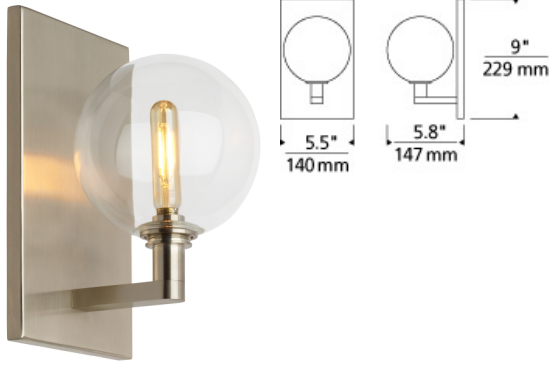

WALL COLLECTION

Gambit Single Wall

DESCRIPTION

The Gambit Single LED wall sconce light from Tech Lighting exudes undeniable beauty and warm contemporary style through its bold use of high end mixed materials and retro-inspired, fully dimmable LED lamping. This broadly appealing contemporary design is offered in two sizes, the petite 1-lite and scalable 3-lite, each with its own unique silhouette. Both sizes offer a convergence of contrasting elements including hard lines from their elegantly plated metal hardware and soft curves from their seemingly delicate yet durable borosilicate glass globes. Together with the coordinating Gambit chandelier and various Gambit multi-port chandeliers also from Tech Lighting, these distinctive wall sconce lights are sure to add an incredibly warm allure to dining room lighting, kitchen lighting and living room lighting applications alike. Includes 2 watt, 155 delivered lumen, 2200K or 2700K, E12 base LED vintage tubular lamp. Mounts up only.

INSTALLATION

This product can mount to either a 4" square electrical box with round plaster ring or an octagonal electrical box (not included).

WEIGHT

5.5-6lb / 2.49-2.72kg ±

aged brass

satin nickel

ORDERING INFORMATION