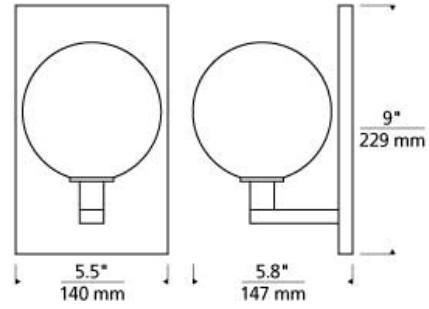

### INSTALLATION

This product can mount to either a 4" square electrical box with round plaster ring or an octagonal electrical box (not included).

### WEIGHT

5.5-6lb / 2.49-2.72kg ±

aged brass

satin nickel