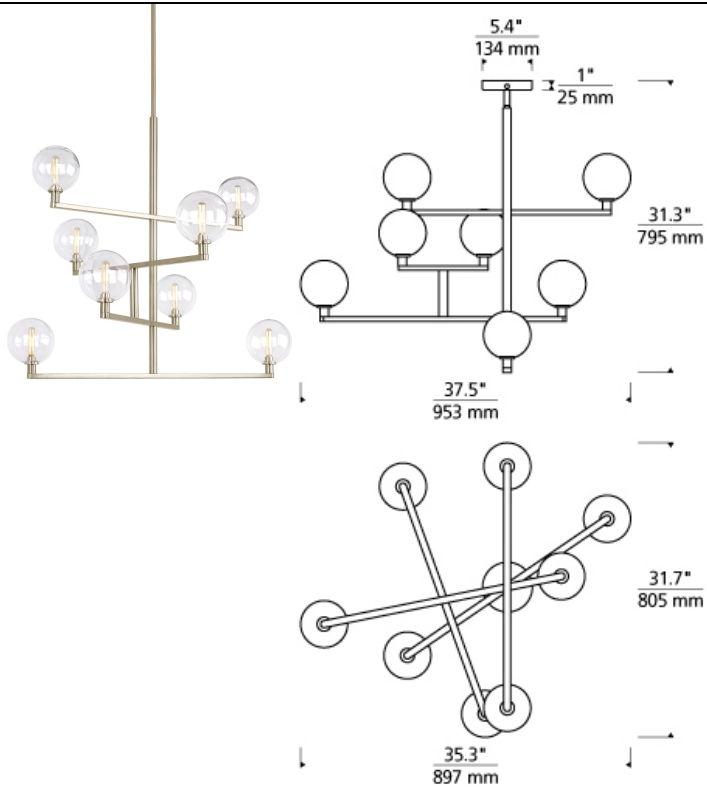

Gambit Chandelier

DESCRIPTION

The Gambit LED chandelier from Tech Lighting exudes undeniable beauty and warm contemporary style through its bold use of high end mixed materials and retro-inspired, fully dimmable LED lamping. This broadly appealing contemporary design is offered in two on-trend finishes, rich aged brass and sleek satin nickel, each bring a unique take on this highly impactful silhouette. The convergence of contrasting elements including hard lines from their elegantly plated metal hardware and soft curves from their seemingly delicate yet durable borosilicate glass globes make this chandelier incredibly attractive. Together with the coordinating Gambit wall sconce light and various Gambit multi-port chandeliers also from Tech Lighting, this distinctive chandelier is sure to add an incredibly warm allure to dining room lighting, kitchen lighting and living room lighting applications alike. Rated for (8) 5 watt, E12 candelabra base (Lamp Not Included). (8) 120 delivered lumen (1280 total delivered lumens), 2700K, E12 base LED vintage tubular lamps. Fixture provided with 60" of variable rigid stems. Dimmable with LED compatible or triac dimmer.

INSTALLATION

This product can mount to either a 4" square electrical box with round plaster ring or an octagon electrical box.

WEIGHT

7.5-7.5lb / 3.4-3.4kg ±

ORDERING INFORMATION

700GMB	COLOR	FINISH	LAMP
C	CLEAR	R AGED BRASS S SATIN NICKEL	NO LAMP -LED927 T6 LED 90 CRI 2700K 120V

700 GMB _____

FIXTURE TYPE: _____

JOB NAME: _____

NOTES: _____
