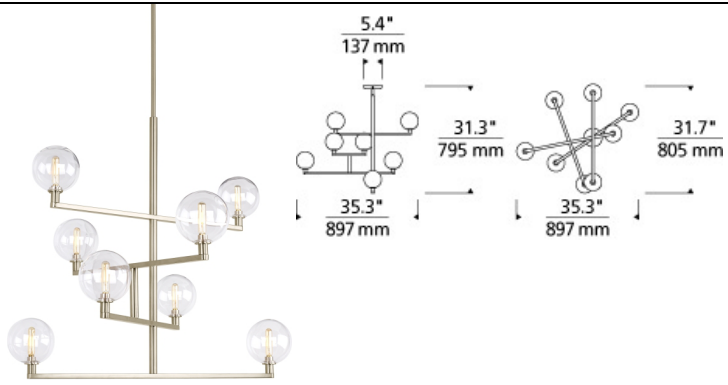

Gambit Chandelier

DESCRIPTION

The Gambit LED chandelier from Tech Lighting exudes undeniable beauty and warm contemporary style through its bold use of high end mixed materials and retro-inspired, fully dimmable LED lamping. This broadly appealing contemporary design is offered in two on-trend finishes, rich aged brass and sleek satin nickel, each bring a unique take on this highly impactful silhouette. The convergence of contrasting elements including hard lines from their elegantly plated metal hardware and soft curves from their seemingly delicate yet durable borosilicate glass globes make this chandelier incredibly attractive. Together with the coordinating Gambit wall sconce light and various Gambit multi-port chandeliers also from Tech Lighting, this distinctive chandelier is sure to add an incredibly warm allure to dining room lighting, kitchen lighting and living room lighting applications alike. Includes (8) 2 watt, 160 delivered lumen (1280 total delivered lumens), 2200K or 2700K, E12 base LED vintage tubular lamps. Fixture provided with 60" of variable rigid stems. Dimmable with LED compatible or triac dimmer.

INSTALLATION

This product can mount to either a 4" square electrical box with round plaster ring or an octagon electrical box.

WEIGHT

7.5-7.5lb / 3.4-3.4kg ±

ORDERING INFORMATION

700GMB	COLOR	FINISH	LAMP
	C CLEAR	R AGED BRASS S SATIN NICKEL	-LED922 T6 LED 90 CRI 2200K 120V -LED927 T6 LED 90 CRI 2700K 120V