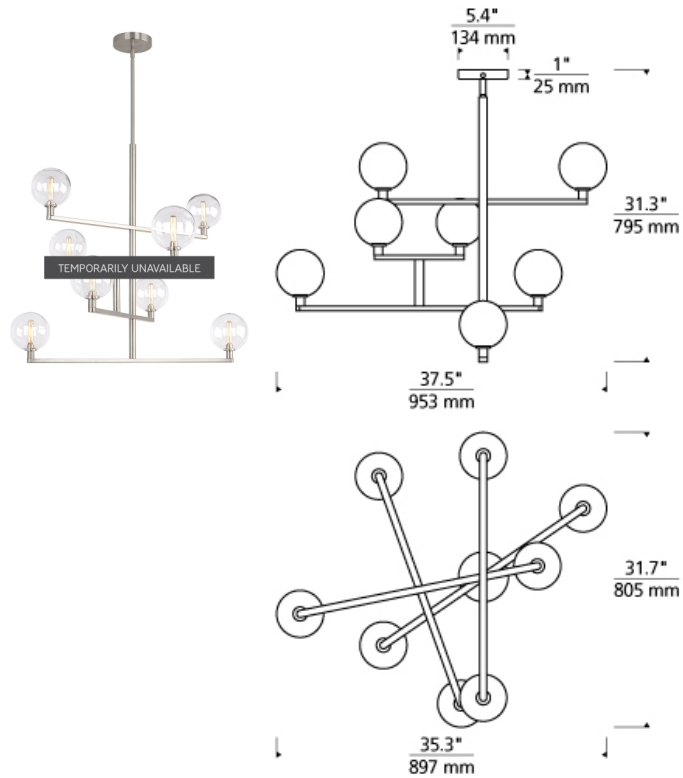

Gambit Chandelier LED T20

DESCRIPTION

The Gambit LED chandelier from Tech Lighting exudes undeniable beauty and warm contemporary style through its bold use of high end mixed materials and retro-inspired, fully dimmable LED lamping. This broadly appealing contemporary design is offered in two on-trend finishes, rich aged brass and sleek satin nickel, each bring a unique take on this highly impactful silhouette. The convergence of contrasting elements including hard lines from their elegantly plated metal hardware and soft curves from their seemingly delicate yet durable borosilicate glass globes make this chandelier incredibly attractive. Together with the coordinating Gambit wall sconce light and various Gambit multi-port chandeliers also from Tech Lighting, this distinctive chandelier is sure to add an incredibly warm allure to dining room lighting, kitchen lighting and living room lighting applications alike. Rated for (8) 5 watt, E12 candelabra base (Lamp Not Included). LED includes (8) 120 volt, 2 watt, 160 delivered lumens (1280 total delivered lumens), 2700K, E12 base LED vintage tubular lamps. Fixture provided with 60 inches of variable rigid stems (includes (2) 6" and (4) 12") in coordinating finish. Dimmable with LED compatible or triac dimmer. Can be installed on sloped ceiling up to 45°.

INSTALLATION

This product can mount to either a 4" square electrical box with round plaster ring or an octagon electrical box.

WEIGHT

7.5-7.5lb / 3.4-3.4kg ±

aged brass

satin nickel

ORDERING INFORMATION

700GMB	COLOR	FINISH	LAMP
C	CLEAR	R AGED BRASS S SATIN NICKEL	NO LAMP -LED927 T6 LED 90 CRI 2700K 120V (T20/T24)

700 GMB _____

FIXTURE TYPE: _____

JOB NAME: _____

NOTES: _____
