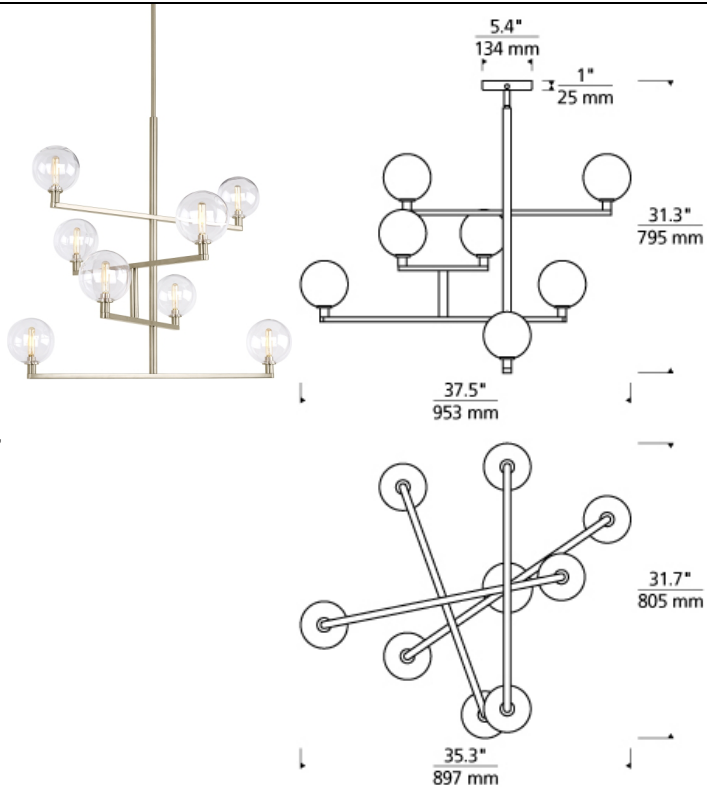

## DESCRIPTION

The Gambit LED chandelier from Tech Lighting exudes undeniable beauty and warm contemporary style through its bold use of high end mixed materials and retro-inspired, fully dimmable LED lamping. This broadly appealing contemporary design is offered in two on-trend finishes, rich aged brass and sleek satin nickel, each bring a unique take on this highly impactful silhouette. The convergence of contrasting elements including hard lines from their elegantly plated metal hardware and soft curves from their seemingly delicate yet durable borosilicate glass globes make this chandelier incredibly attractive. Together with the coordinating Gambit wall sconce light and various Gambit multi-port chandeliers also from Tech Lighting, this distinctive chandelier is sure to add an incredibly warm allure to dining room lighting, kitchen lighting and living room lighting applications alike. Rated for (8) 5 watt, E12 candelabra base (Lamp Not Included). LED includes (8) 120 volt, 2 watt, 160 delivered lumens (1280 total delivered lumens), 2700K, E12 base LED vintage tubular lamps. Fixture provided with 60 inches of variable rigid stems (includes (2) 6" and (4) 12") in coordinating finish. Dimmable with LED compatible or triac dimmer. Can be installed on sloped ceiling up to 45°.

## INSTALLATION

This product can mount to either a 4" square electrical box with round plaster ring or an octagon electrical box.

## WEIGHT

7.5-7.5lb / 3.4-3.4kg ±

## ORDERING INFORMATION

700GMB	COLOR	FINISH	LAMP
C	CLEAR	R AGED BRASS S SATIN NICKEL	NO LAMP -LED927 T6 LED 90 CRI 2700K 120V (T20/T24)

700 GMB \_\_\_\_\_

FIXTURE TYPE: \_\_\_\_\_

JOB NAME: \_\_\_\_\_

NOTES: \_\_\_\_\_