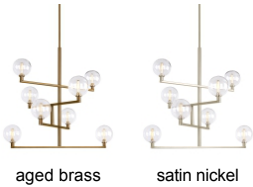

Gambit Chandelier

DESCRIPTION

The Gambit LED chandelier from Tech Lighting exudes undeniable beauty and warm contemporary style through its bold use of high end mixed materials and retro-inspired, fully dimmable LED lamping. This broadly appealing contemporary design is offered in two on-trend finishes, rich aged brass and sleek satin nickel, each bring a unique take on this highly impactful silhouette. The convergence of contrasting elements including hard lines from their elegantly plated metal hardware and soft curves from their seemingly delicate yet durable borosilicate glass globes make this chandelier incredibly attractive. Together with the coordinating Gambit wall sconce light and various Gambit multi-port chandeliers also from Tech Lighting, this distinctive chandelier is sure to add an incredibly warm allure to dining room lighting, kitchen lighting and living room lighting applications alike. Includes (8) 2 watt, 160 delivered lumen (1280 total delivered lumens), 2200K or 2700K, E12 base LED vintage tubular lamps. Fixture provided with 60" of variable rigid stems. Dimmable with LED compatible or triac dimmer.

INSTALLATION

This product can mount to either a 4" square electrical box with round plaster ring or an octagon electrical box.

WEIGHT

7.5-7.5lb / 3.4-3.4kg ±

ORDERING INFORMATION

700GMB	COLOR	FINISH	LAMP
C	CLEAR	R AGED BRASS S SATIN NICKEL	-LED922 LED 90 CRI 2200K 120V -LED927 LED 90 CRI 2700K 120V