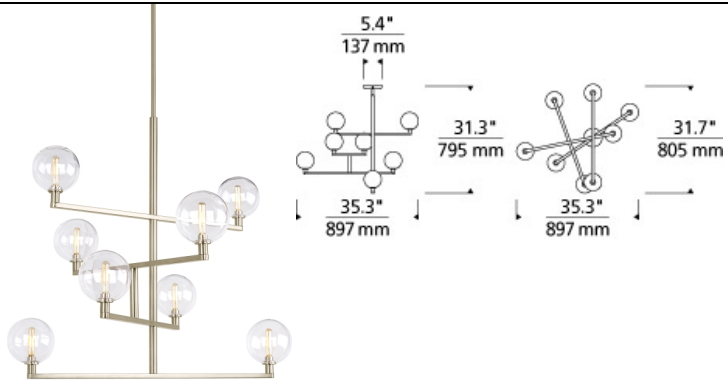

Gambit Chandelier

DESCRIPTION

The Gambit LED chandelier from Tech Lighting exudes undeniable beauty and warm contemporary style through its bold use of high end mixed materials and retro-inspired, fully dimmable LED lamping. This broadly appealing contemporary design is offered in two on-trend finishes, rich aged brass and sleek satin nickel, each bring a unique take on this highly impactful silhouette. The convergence of contrasting elements including hard lines from their elegantly plated metal hardware and soft curves from their seemingly delicate yet durable borosilicate glass globes make this chandelier incredibly attractive. Together with the coordinating Gambit wall sconce light and various Gambit multi-port chandeliers also from Tech Lighting, this distinctive chandelier is sure to add an incredibly warm allure to dining room lighting, kitchen lighting and living room lighting applications alike. Includes (8) 2 watt, 160 delivered lumen (1280 total delivered lumens), 2200K or 2700K, E12 base LED vintage tubular lamps. Fixture provided with 60" of variable rigid stems. Dimmable with LED compatible or triac dimmer.

INSTALLATION

This product can mount to either a 4" square electrical box with round plaster ring or an octagon electrical box.

WEIGHT

7.5-7.5lb / 3.4-3.4kg ±

ORDERING INFORMATION

700GMB	COLOR	FINISH	LAMP
C	CLEAR	R AGED BRASS S SATIN NICKEL	-LED922 LED 90 CRI 2200K 120V -LED927 LED 90 CRI 2700K 120V