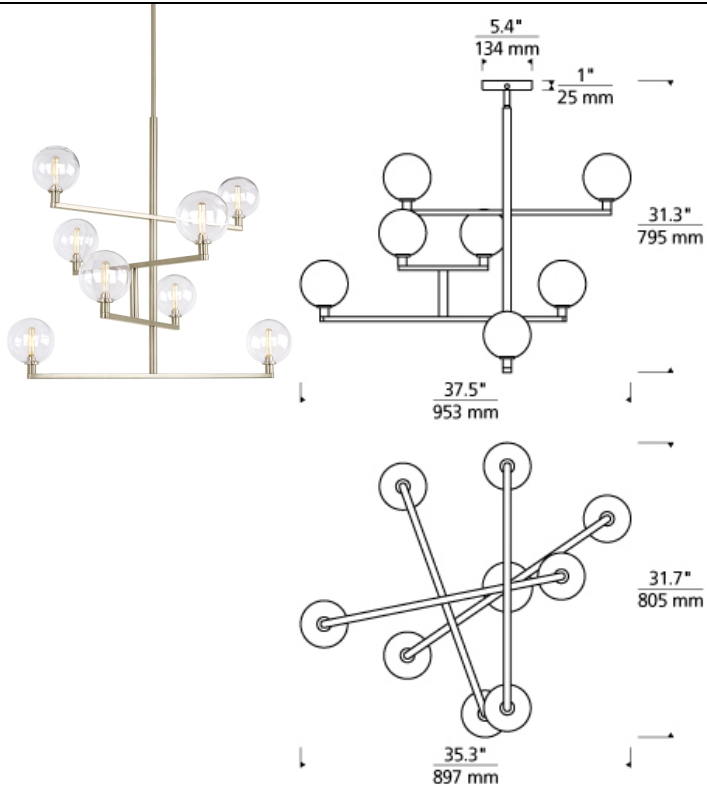

Gambit Chandelier

DESCRIPTION

The Gambit LED chandelier from Tech Lighting exudes undeniable beauty and warm contemporary style through its bold use of high end mixed materials and retro-inspired, fully dimmable LED lamping. This broadly appealing contemporary design is offered in two on-trend finishes, rich aged brass and sleek satin nickel, each bring a unique take on this highly impactful silhouette. The convergence of contrasting elements including hard lines from their elegantly plated metal hardware and soft curves from their seemingly delicate yet durable borosilicate glass globes make this chandelier incredibly attractive. Together with the coordinating Gambit wall sconce light and various Gambit multi-port chandeliers also from Tech Lighting, this distinctive chandelier is sure to add an incredibly warm allure to dining room lighting, kitchen lighting and living room lighting applications alike. Rated for (8) 5 watt, E12 candelabra base (Lamp Not Included). (8) 120 delivered lumen (1280 total delivered lumens), 2700K, E12 base LED vintage tubular lamps. Fixture provided with 60" of variable rigid stems. Dimmable with LED compatible or triac dimmer.

INSTALLATION

This product can mount to either a 4" square electrical box with round plaster ring or an octagon electrical box.

WEIGHT

7.5-7.5lb / 3.4-3.4kg ±

ORDERING INFORMATION

700GMB	COLOR	FINISH	LAMP
C	CLEAR	R AGED BRASS S SATIN NICKEL	NO LAMP -LED927 T6 LED 90 CRI 2700K 120V (T20/T24)

700 GMB _____

FIXTURE TYPE: _____

JOB NAME: _____

NOTES: _____
