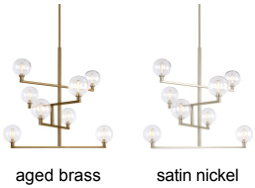

Gambit Chandelier

DESCRIPTION

The Gambit LED chandelier from Tech Lighting exudes undeniable beauty and warm contemporary style through its bold use of high end mixed materials and retro-inspired, fully dimmable LED lamping. This broadly appealing contemporary design is offered in two on-trend finishes, rich aged brass and sleek satin nickel, each bring a unique take on this highly impactful silhouette. The convergence of contrasting elements including hard lines from their elegantly plated metal hardware and soft curves from their seemingly delicate yet durable borosilicate glass globes make this chandelier incredibly attractive. Together with the coordinating Gambit wall sconce light and various Gambit multi-port chandeliers also from Tech Lighting, this distinctive chandelier is sure to add an incredibly warm allure to dining room lighting, kitchen lighting and living room lighting applications alike. Rated for (8) 5 watt, E12 candelabra base (Lamp Not Included). (8) 120 delivered lumen (1280 total delivered lumens), 2700K, E12 base LED vintage tubular lamps. Fixture provided with 60" of variable rigid stems. Dimmable with LED compatible or triac dimmer.

INSTALLATION

This product can mount to either a 4" square electrical box with round plaster ring or an octagon electrical box.

WEIGHT

7.5-7.5lb / 3.4-3.4kg ±

ORDERING INFORMATION

700GMB	COLOR	FINISH	LAMP
C	CLEAR	R AGED BRASS S SATIN NICKEL	NO LAMP -LED927 T6 LED 90 CRI 2700K 120V