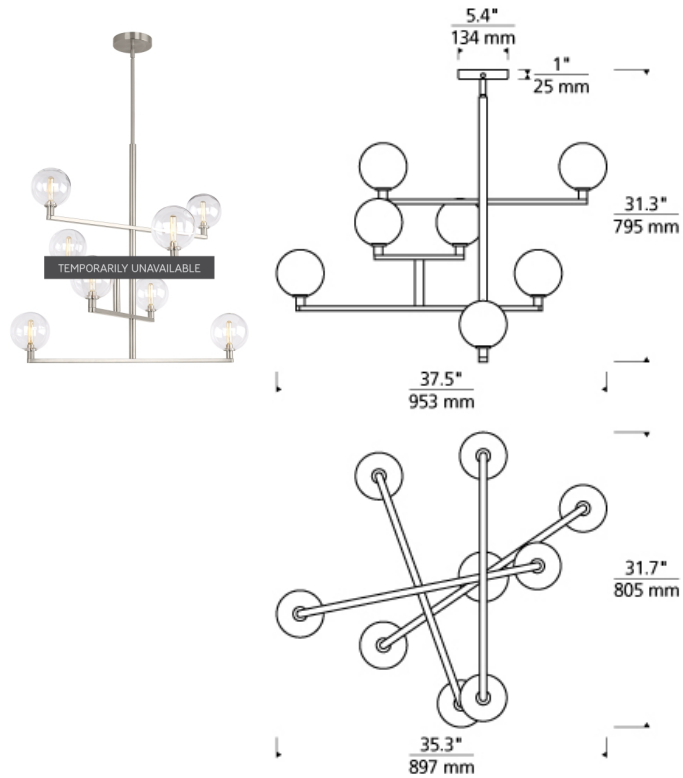

## DESCRIPTION

The Gambit LED chandelier from Tech Lighting exudes undeniable beauty and warm contemporary style through its bold use of high end mixed materials and retro-inspired, fully dimmable LED lamping. This broadly appealing contemporary design is offered in two on-trend finishes, rich aged brass and sleek satin nickel, each bring a unique take on this highly impactful silhouette. The convergence of contrasting elements including hard lines from their elegantly plated metal hardware and soft curves from their seemingly delicate yet durable borosilicate glass globes make this chandelier incredibly attractive. Together with the coordinating Gambit wall sconce light and various Gambit multi-port chandeliers also from Tech Lighting, this distinctive chandelier is sure to add an incredibly warm allure to dining room lighting, kitchen lighting and living room lighting applications alike. Rated for (8) 5 watt, E12 candelabra base (Lamp Not Included). LED includes (8) 120 volt, 2 watt, 160 delivered lumens (1280 total delivered lumens), 2700K, E12 base LED vintage tubular lamps. Fixture provided with 60 inches of variable rigid stems (includes (2) 6" and (4) 12") in coordinating finish. Dimmable with LED compatible or triac dimmer. Can be installed on sloped ceiling up to 45°.

## INSTALLATION

This product can mount to either a 4" square electrical box with round plaster ring or an octagon electrical box.

## WEIGHT

7.5-7.5lb / 3.4-3.4kg ±

## ORDERING INFORMATION

700GMB	COLOR	FINISH	LAMP
C	CLEAR	R AGED BRASS S SATIN NICKEL	NO LAMP -LED927 T6 LED 90 CRI 2700K 120V (T20/T24)

700 GMB \_\_\_\_\_

FIXTURE TYPE: \_\_\_\_\_

JOB NAME: \_\_\_\_\_

NOTES: \_\_\_\_\_