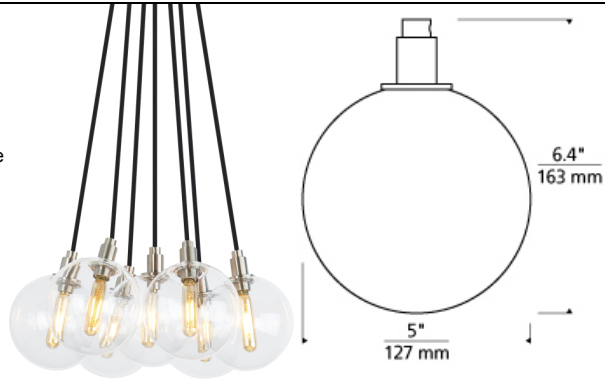

## DESCRIPTION

The Gambit 7-Lite LED multi-port chandelier family from Tech Lighting exudes undeniable beauty and warm contemporary style through its bold use of high end mixed materials and retro-inspired, fully dimmable LED lamping. This broadly appealing contemporary design is offered in three scalable size options including 3-lite, 7-lite and 19-lite versions, and each bring a warm comforting vibe to the wildly popular socket and cord-style pendant trend. The soft curves from their seemingly delicate yet durable borosilicate glass globes make these chandeliers incredibly attractive, especially when combined with coordinating Gambit wall sconce lights also from Tech Lighting, these distinctive chandeliers are sure to add an incredibly warm allure to dining room lighting, kitchen island lighting, bathroom lighting and living room lighting applications alike. Rated for up to (7) 5 watt E12 candelabra base (Lamp Not Included) LED version includes (7) 120 volt 2 watt, 160 delivered lumen (1120 total delivered lumens), 2200K or 2700K, E12 base LED vintage tubular lamps. Fixture provided with 10 feet of field-cutttable black cloth cord. Dimmable with LED compatible or triac dimmer.

## INSTALLATION

This product can mount to either a 4" square electrical box with round plaster ring or an octagon electrical box.

## WEIGHT

3.7-3.7lb / 1.68-1.68kg ±

satin nickel