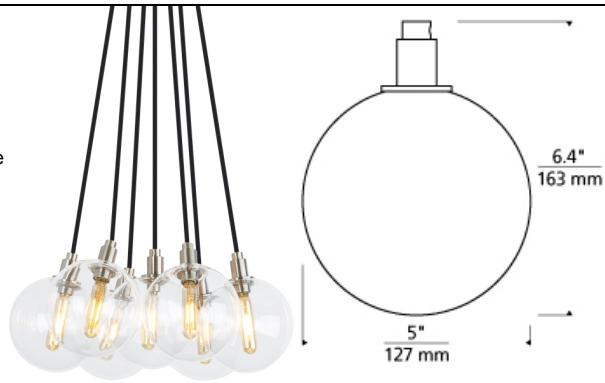

## DESCRIPTION

The Gambit 7-Lite LED multi-port chandelier family from Tech Lighting exudes undeniable beauty and warm contemporary style through its bold use of high end mixed materials and retro-inspired, fully dimmable LED lamping. This broadly appealing contemporary design is offered in three scalable size options including 3-lite, 7-lite and 19-lite versions, and each bring a warm comforting vibe to the wildly popular socket and cord-style pendant trend. The soft curves from their seemingly delicate yet durable borosilicate glass globes make these chandeliers incredibly attractive, especially when combined with coordinating Gambit wall sconce lights also from Tech Lighting, these distinctive chandeliers are sure to add an incredibly warm allure to dining room lighting, kitchen island lighting, bathroom lighting and living room lighting applications alike. Rated for up to (7) 5 watt E12 candelabra base (Lamp Not Included) LED version includes (7) 120 volt 2 watt, 160 delivered lumen (1120 total delivered lumens), 2200K or 2700K, E12 base LED vintage tubular lamps. Fixture provided with 10 feet of field-cutttable black cloth cord. Dimmable with LED compatible or triac dimmer.

## INSTALLATION

This product can mount to either a 4" square electrical box with round plaster ring or an octagon electrical box.

## WEIGHT

3.7-3.7lb / 1.68-1.68kg ±

satin nickel