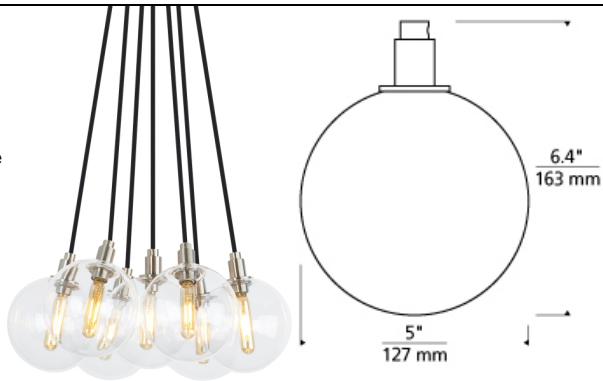

Gambit 7-Light Chandelier

LED T20

DESCRIPTION

The Gambit 7-Lite LED multi-port chandelier family from Tech Lighting exudes undeniable beauty and warm contemporary style through its bold use of high end mixed materials and retro-inspired, fully dimmable LED lamping. This broadly appealing contemporary design is offered in three scalable size options including 3-lite, 7-lite and 19-lite versions, and each bring a warm comforting vibe to the wildly popular socket and cord-style pendant trend. The soft curves from their seemingly delicate yet durable borosilicate glass globes make these chandeliers incredibly attractive, especially when combined with coordinating Gambit wall sconce lights also from Tech Lighting, these distinctive chandeliers are sure to add an incredibly warm allure to dining room lighting, kitchen island lighting, bathroom lighting and living room lighting applications alike. Rated for up to (7) 5 watt E12 candelabra base lamps (Lamp Not Included). LED version includes (7) 120 volt 2 watt, 160 delivered lumen (1120 total delivered lumens) 2700K, E12 base LED vintage tubular lamps. Fixture provided with 10 feet of field-cutttable black cloth cord. Dimmable with most LED compatible ELV and TRIAC dimmers.

INSTALLATION

This product can mount to either a 4" square electrical box with round plaster ring or an octagon electrical box. 18" minimum hanging height.

WEIGHT

3.7-3.7lb / 1.68-1.68kg ±

satin nickel

ORDERING INFORMATION