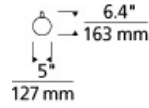

INSTALLATION

This product can mount to either a 4" square electrical box with round plaster ring or an octagon electrical box.

WEIGHT

3.7-3.7lb / 1.68-1.68kg ±

satin nickel

ORDERING INFORMATION

700GMBMP	SHAPE OR SIZE	COLOR	FINISH	LAMP
7	7-LITE CHANDELIER	C CLEAR	R AGED BRASS S SATIN NICKEL	-LED922 LED 90 CRI 2200K 120V -LED927 LED 90 CRI 2700K 120V