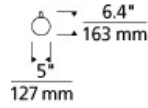

INSTALLATION

This product can mount to either a 4" square electrical box with round plaster ring or an octagon electrical box.

WEIGHT

3.7-3.7lb / 1.68-1.68kg ±

satin nickel

ORDERING INFORMATION

700GMBMP	SHAPE OR SIZE	COLOR	FINISH	LAMP
7	7-LITE CHANDELIER	C CLEAR	R AGED BRASS S SATIN NICKEL	-LED922 LED 90 CRI 2200K 120V -LED927 LED 90 CRI 2700K 120V