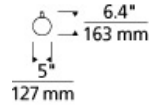

Gambit 7-Light Chandelier

DESCRIPTION

The Gambit 7-Lite LED multiport chandelier family from Tech Lighting exudes undeniable beauty and warm contemporary style through its bold use of high end mixed materials and retro-inspired, fully dimmable LED lamping. This broadly appealing contemporary design is offered in three scalable size options including 3-lite, 7-lite and 19-lite versions, and each bring a warm comforting vibe to the wildly popular socket and cord-style pendant trend. The soft curves from their seemingly delicate yet durable borosilicate glass globes make these chandeliers incredibly attractive, especially when combined with coordinating Gambit wall sconce lights also from Tech Lighting, these distinctive chandeliers are sure to add an incredibly warm allure to dining room lighting, kitchen island lighting, bathroom lighting and living room lighting applications alike. Includes (7) 2 watt, 160 delivered lumen (1120 total delivered lumens), 2200K or 2700K, E12 base LED vintage tubular lamps. Fixture provided with 10 feet of field-cuttable black cloth cord. Dimmable with LED compatible or triac dimmer.

INSTALLATION

This product can mount to either a 4" square electrical box with round plaster ring or an octagon electrical box.