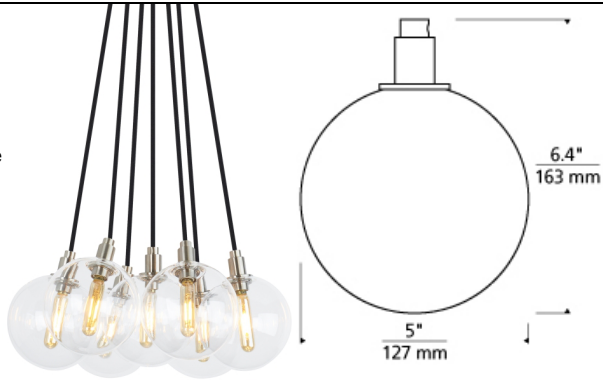

Gambit 7-Light Chandelier

LED T20

DESCRIPTION

The Gambit 7-Lite LED multi-port chandelier family from Tech Lighting exudes undeniable beauty and warm contemporary style through its bold use of high end mixed materials and retro-inspired, fully dimmable LED lamping. This broadly appealing contemporary design is offered in three scalable size options including 3-lite, 7-lite and 19-lite versions, and each bring a warm comforting vibe to the wildly popular socket and cord-style pendant trend. The soft curves from their seemingly delicate yet durable borosilicate glass globes make these chandeliers incredibly attractive, especially when combined with coordinating Gambit wall sconce lights also from Tech Lighting, these distinctive chandeliers are sure to add an incredibly warm allure to dining room lighting, kitchen island lighting, bathroom lighting and living room lighting applications alike. Rated for up to (7) 5 watt E12 candelabra base lamps (Lamp Not Included). LED version includes (7) 120 volt 2 watt, 160 delivered lumen (1120 total delivered lumens) 2700K, E12 base LED vintage tubular lamps. Fixture provided with 10 feet of field-cutttable black cloth cord. Dimmable with LED compatible or triac dimmer.

INSTALLATION

This product can mount to either a 4" square electrical box with round plaster ring or an octagon electrical box. 18" minimum hanging height.

WEIGHT

3.7-3.7lb / 1.68-1.68kg ±

satin nickel

ORDERING INFORMATION