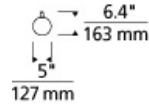

INSTALLATION

This product can mount to either a 4" square electrical box with round plaster ring or an octagon electrical box.

WEIGHT

2.3-2.3lb / 1.04-1.04kg ±

aged brass

ORDERING INFORMATION

700GMBMP	SHAPE OR SIZE	COLOR	FINISH	LAMP
3	3-LITE CHANDELIER	C CLEAR	R AGED BRASS S SATIN NICKEL	-LED922 LED 90 CRI 2200K 120V -LED927 LED 90 CRI 2700K 120V