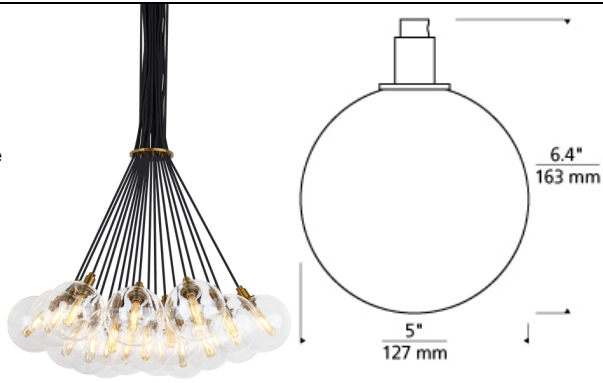

Gambit 19-Light Chandelier

DESCRIPTION

The Gambit 19-Lite LED multi-port chandelier family from Tech Lighting exudes undeniable beauty and warm contemporary style through its bold use of high end mixed materials and retro-inspired, fully dimmable LED lamping. This broadly appealing contemporary design is offered in three scalable size options including 3-lite, 7-lite and 19-lite versions, and each bring a warm comforting vibe to the wildly popular socket and cord-style pendant trend. The soft curves from their seemingly delicate yet durable borosilicate glass globes make these chandeliers incredibly attractive, especially when combined with coordinating Gambit wall sconce lights also from Tech Lighting, these distinctive chandeliers are sure to add an incredibly warm allure to dining room lighting, kitchen island lighting, bathroom lighting and living room lighting applications alike. Rated for up to (19) 5 watt E12 candelabra base (Lamp Not Included), LED version includes (19) 120 volt 2 watt 160 delivered lumen 2700K E12 base, LED vintage tubular lamps. Fixture provided with 10 feet of field-cutttable black cloth cord. Dimmable with LED compatible or triac dimmer.

INSTALLATION

This product can mount to either a 4" square electrical box with round plaster ring or an octagon electrical box.

WEIGHT

7.3-7.3lb / 3.31-3.31kg ±

aged brass

ORDERING INFORMATION

700GMBMP	SHAPE OR SIZE	COLOR	FINISH	LAMP
19	19-LITE CHANDELIER	C CLEAR	R AGED BRASS S SATIN NICKEL	NO LAMP -LED927 LED 90 CRI 2700K 120V