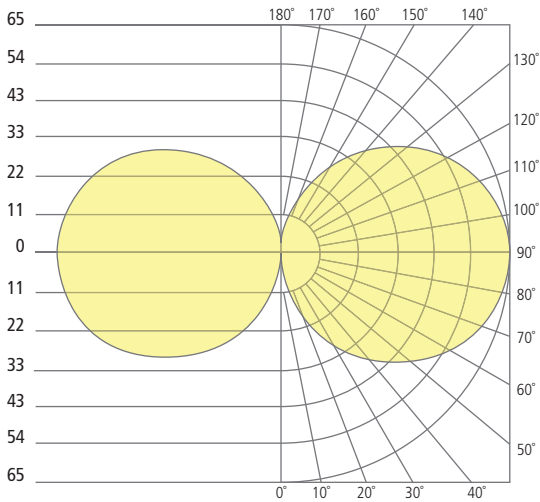

PHOTOMETRICS*

*For latest photometrics, please visit www.techlighting.com/OUTDOOR

GAGE 8

Total Lumen Output: 464.5
Total Power: 15.5
Luminaire Efficacy: 29.8
Color Temp: 3000K
CRI: 80+
BUG Rating: B0-U3-G1

PROJECT INFO

FIXTURE TYPE & QUANTITY

JOB NAME & INFO

NOTES

© 2020 Tech Lighting, L.L.C. All rights reserved. The "Tech Lighting" graphic is a registered trademark. Tech Lighting reserves the right to change specifications for product improvements without notification.

VISUAL COMFORT & Co.

7400 Linder Avenue, Skokie, Illinois 60077

T 847.410.4400