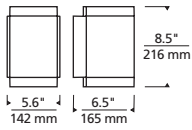

* Visit techlighting.com for specific warranty limitations and details.

GAGE 8
shown in bronze

GAGE 8
shown in charcoal

ORDERING INFORMATION

PRODUCT	CRI/CCT	LENGTH	LENS	FINISH	VOLTAGE	DISTRIBUTION	OPTIONS
7000WGAG	830 80 CRI, 3000K 840 80 CRI, 4000K	8 8"	D DIFFUSE	Z BRONZE H CHARCOAL	UNV 120V-277V	S SYMMETRIC	NONE SP SURGE PROTECTION