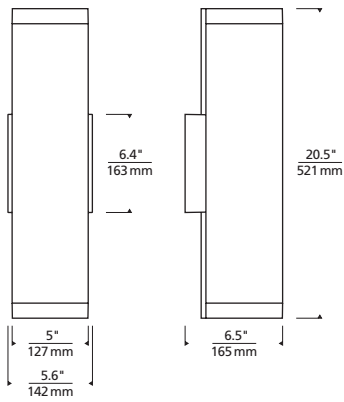

Three-position mounting option allows

variable height adjustment to back plate (See page 2 for illustrations)

SPECIFICATIONS

DELIVERED LUMENS	1480
WATTS	29.6
VOLTAGE	Universal 120V-277V, with integral transient 2.5kV surge protection (driver)
DIMMING	0-10, ELV
LIGHT DISTRIBUTION	Symmetric
MOUNTING OPTIONS	3-Position Variable Wall Height
PERFORMANCE OPTIONS	In-Line Fuse / Surge Protector
CCT	3000K or 4000K
CRI	80+
COLOR BINNING	3 Step
BUG RATING	B1-U4-G1
DARK SKY	Non-Compliant
WET LISTED	IP65
GENERAL LISTING	ETL
CALIFORNIA TITLE 24	Can be used to comply with CEC 2016 Title 24 Part 6 for outdoor use. Registration with CEC Appliance Database not required.
START TEMP	-30°C
FIELD SERVICEABLE LED	Yes
CONSTRUCTION	Aluminum
HARDWARE	Stainless Steel
FINISH	Marine Grade Powder Coat
LED LIFETIME	L70; 70,000 Hours
WARRANTY*	5 Years

GAGE 20
shown in bronze

GAGE 20
shown in charcoal

* Visit techlighting.com for specific warranty limitations and details.

ORDERING INFORMATION

7000WGAG	CRI/CCT	LENGTH	LENS	FINISH	VOLTAGE	DISTRIBUTION	OPTIONS
	830 80 CRI, 3000K 840 80 CRI, 4000K	20 20"	D DIFFUSE	Z BRONZE H CHARCOAL	UNV 120V-277V	S SYMMETRIC	NONE LF IN-LINE FUSE SP SURGE PROTECTION LFSP IN-LINE FUSE & SURGE PROTECTION

GAGE 20 WALL SCNCE

Gage 20

Integrated height adjustment system allows you to customize the fixture position. Low, Mid, or High.

PHOTOMETRICS*

*For latest photometrics, please visit www.techlighting.com/OUTDOOR