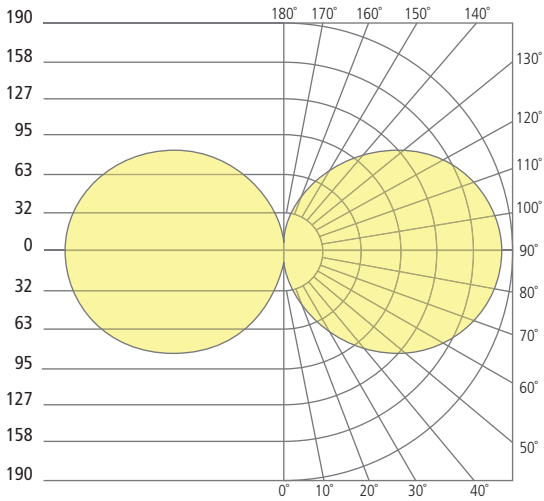

PROJECT INFO

FIXTURE TYPE & QUANTITY

JOB NAME & INFO

NOTES

© 2016 Tech Lighting, L.L.C. All rights reserved. The "Tech Lighting" graphic is a registered trademark of Tech Lighting, L.L.C. Tech Lighting reserves the right to change specifications for product improvements without notification.

GENERATION BRANDS
7400 Linder Avenue, Skokie, Illinois 60077
T 847.410.4400 F 847.410.4500