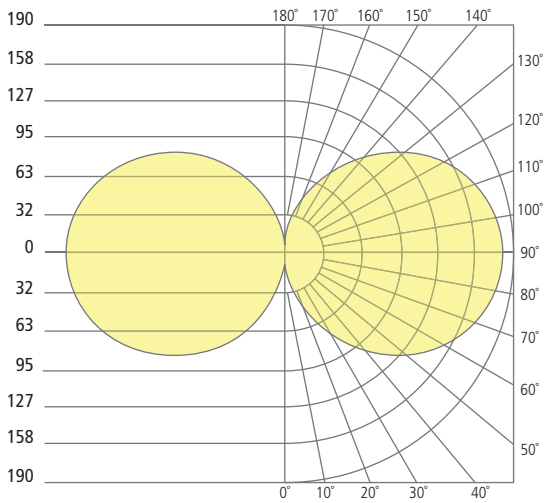

PROJECT INFO

FIXTURE TYPE & QUANTITY

JOB NAME & INFO

NOTES

© 2016 Tech Lighting, L.L.C. All rights reserved. The "Tech Lighting" graphic is a registered trademark of Tech Lighting, L.L.C. Tech Lighting reserves the right to change specifications for product improvements without notification.

GENERATION BRANDS
7400 Linder Avenue, Skokie, Illinois 60077
T 847.410.4400 F 847.410.4500