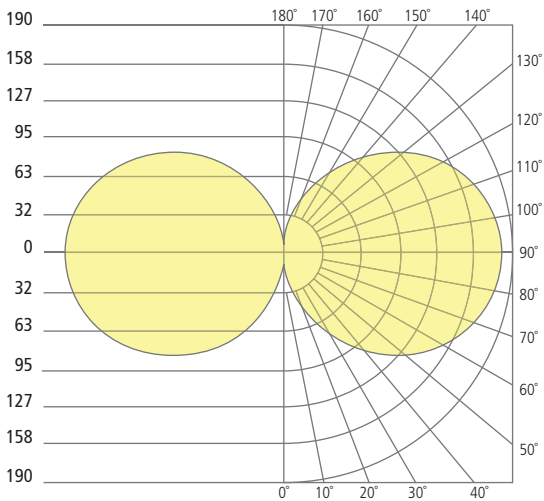

PROJECT INFO

FIXTURE TYPE & QUANTITY

JOB NAME & INFO

NOTES

© 2016 Tech Lighting, L.L.C. All rights reserved. The "Tech Lighting" graphic is a registered trademark of Tech Lighting, L.L.C. Tech Lighting reserves the right to change specifications for product improvements without notification.

GENERATION BRANDS
7400 Linder Avenue, Skokie, Illinois 60077
T 847.410.4400 F 847.410.4500