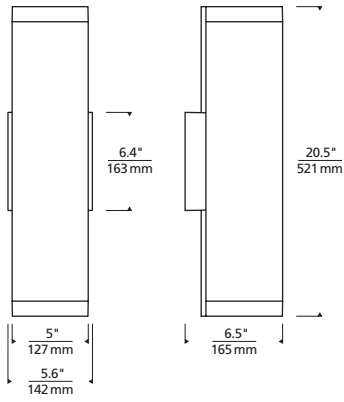

GAGE 20 WALL SCNCE

Gage 20