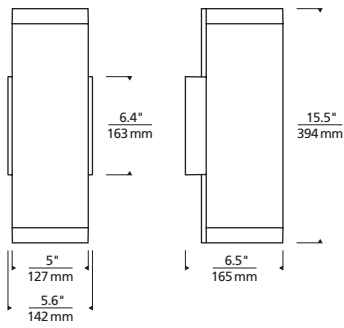

GAGE 15 WALL SCONCE

Gage 15