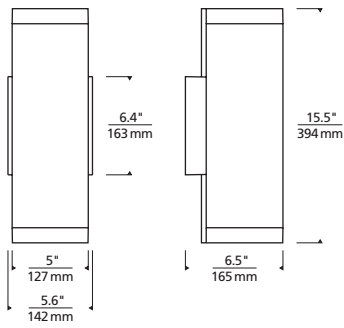

Three-position mounting option allows

variable height adjustment to back plate (See page 2 for Illustrations)

SPECIFICATIONS

DELIVERED LUMENS	1334
WATTS	29.9
VOLTAGE	Universal 120V-277V, with integral transient 2.5kV surge protection (driver)
DIMMING	0-10, ELV
LIGHT DISTRIBUTION	Symmetric
MOUNTING OPTIONS	3-Position Variable Wall Height
PERFORMANCE OPTIONS	Surge Protector
CCT	3000K or 4000K
CRI	80+
COLOR BINNING	3 Step
BUG RATING	B0-U4-G1
DARK SKY	Non-Compliant
WET LISTED	IP65
GENERAL LISTING	ETL
CALIFORNIA TITLE 24	Can be used to comply with CEC 2016 Title 24 Part 6 for outdoor use. Registration with CEC Appliance Database not required.
START TEMP	-30°C
FIELD SERVICEABLE LED	Yes
CONSTRUCTION	Aluminum
HARDWARE	Stainless Steel
FINISH	Marine Grade Powder Coat
LED LIFETIME	L70; 70,000 Hours
WARRANTY*	5 Years
WEIGHT	5.1 lbs.

* Visit techlighting.com for specific warranty limitations and details.

GAGE 15
shown in bronze

GAGE 15
shown in charcoal

ORDERING INFORMATION

7000WGAG	CRI/CCT	LENGTH	LENS	FINISH	VOLTAGE	DISTRIBUTION	OPTIONS
830	80 CRI, 3000K	15 15"	D DIFFUSE	Z BRONZE	UNV 120V-277V	S SYMMETRIC	NONE
840	80 CRI, 4000K			H CHARCOAL			SP SURGE PROTECTION

GAGE 15 WALL SCONCE

Gage 15

Integrated height adjustment system allows you to customize the fixture position. Low, Mid, or High.

PHOTOMETRICS*

*For latest photometrics, please visit www.techlighting.com/OUTDOOR