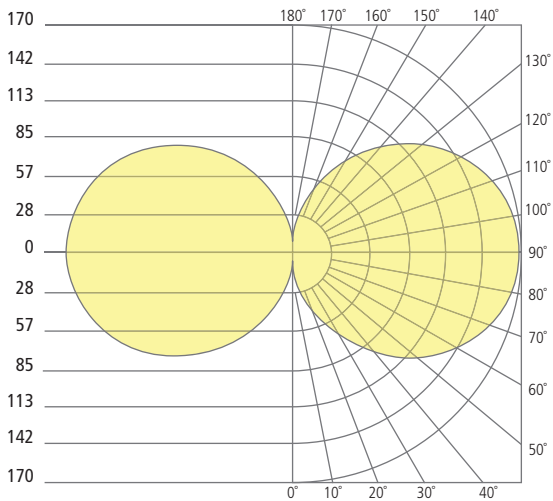

GAGE 15

- Total Lumen Output: 1334
- Total Power: 29.9
- Luminaire Efficacy: 44.5
- Color Temp: 3000K
- CRI: 80+
- BUG Rating: B0-U4-G1

PROJECT INFO

FIXTURE TYPE & QUANTITY

JOB NAME & INFO

NOTES

GENERATION BRANDS