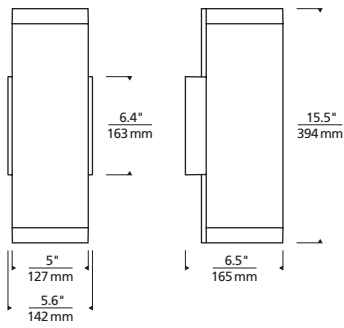

Three-position mounting option allows

variable height adjustment to back plate (See page 2 for Illustrations)

SPECIFICATIONS

DELIVERED LUMENS	1334
WATTS	29.9
VOLTAGE	Universal 120V-277V, with integral transient 2.5kV surge protection (driver)
DIMMING	0-10, ELV
LIGHT DISTRIBUTION	Symmetric
MOUNTING OPTIONS	3-Position Variable Wall Height
PERFORMANCE OPTIONS	In-Line Fuse / Surge Protector
CCT	3000K or 4000K
CRI	80+
COLOR BINNING	3 Step
BUG RATING	B0-U4-G1
DARK SKY	Non-Compliant
WET LISTED	IP65
GENERAL LISTING	ETL, Title 24
START TEMP	-30°C
FIELD SERVICEABLE LED	Yes
CONSTRUCTION	Aluminum
HARDWARE	Stainless Steel
FINISH	Marine Grade Powder Coat
LED LIFETIME	L70; 70,000 Hours
WARRANTY*	5 Years

* Visit techlighting.com for specific warranty limitations and details.

GAGE 15
shown in bronze

GAGE 15
shown in charcoal

ORDERING INFORMATION

7000WGAG	CRI/CCT	LENGTH	LENS	FINISH	VOLTAGE	DISTRIBUTION	OPTIONS
	830 80 CRI, 3000K 840 80 CRI, 4000K	15 15"	D DIFFUSE	Z BRONZE H CHARCOAL	UNV 120V-277V	S SYMMETRIC	NONE LF IN-LINE FUSE SP SURGE PROTECTION LFSP IN-LINE FUSE & SURGE PROTECTION

GAGE 15 WALL SCONCE

Gage 15

Integrated height adjustment system allows you to customize the fixture position. Low, Mid, or High.

PHOTOMETRICS*

*For latest photometrics, please visit www.techlighting.com/OUTDOOR