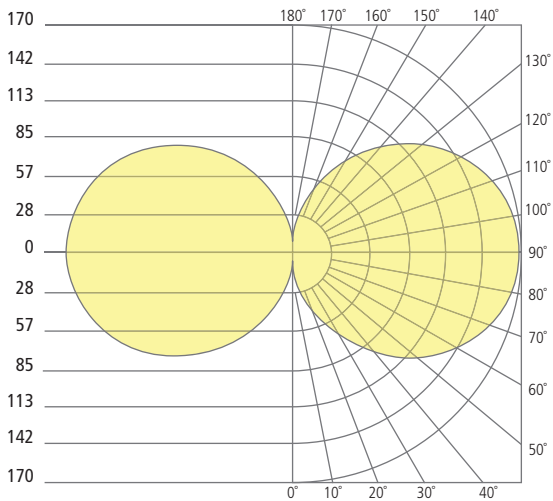

PROJECT INFO

FIXTURE TYPE & QUANTITY

JOB NAME & INFO

NOTES

© 2016 Tech Lighting, L.L.C. All rights reserved. The "Tech Lighting" graphic is a registered trademark of Tech Lighting, L.L.C. Tech Lighting reserves the right to change specifications for product improvements without notification.

GENERATION BRANDS
7400 Linder Avenue, Skokie, Illinois 60077
T 847.410.4400 F 847.410.4500