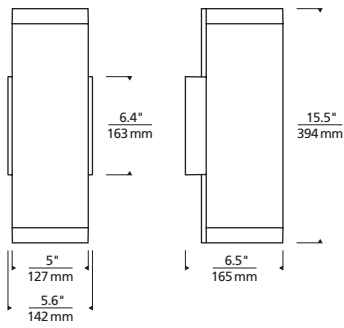

Three-position mounting option allows

variable height adjustment to back plate (See page 2 for Illustrations)

SPECIFICATIONS

DELIVERED LUMENS	1334
WATTS	29.9
VOLTAGE	Universal 120V-277V, with integral transient 2.5kV surge protection (driver)
DIMMING	0-10, ELV
LIGHT DISTRIBUTION	Symmetric
MOUNTING OPTIONS	3-Position Variable Wall Height
PERFORMANCE OPTIONS	Photocontrol / In-Line Fuse / Surge Protector
CCT	3000K or 4000K
CRI	80+
COLOR BINNING	3 Step
BUG RATING	B0-U4-G1
DARK SKY	Non-Compliant
WET LISTED	IP65
GENERAL LISTING	ETL, Title 24
START TEMP	-30°C
FIELD SERVICEABLE LED	Yes
CONSTRUCTION	Aluminum
HARDWARE	Stainless Steel
FINISH	Marine Grade Powder Coat
LED LIFETIME	L70; 70,000 Hours
WARRANTY*	5 Years

* Visit techlighting.com for specific warranty limitations and details.

GAGE 15
shown in bronze

GAGE 15
shown in charcoal

ORDERING INFORMATION

7000WGAG	CRI/CCT	LENGTH	LENS	FINISH	VOLTAGE	DISTRIBUTION	OPTIONS
	830 80 CRI, 3000K 840 80 CRI, 4000K	15 15"	D DIFFUSE	Z BRONZE H CHARCOAL	UNV 120V-277V	S SYMMETRIC	NONE PC BUTTON PHOTOCONTROL LF IN-LINE FUSE SP SURGE PROTECTION PCLF BUTTON PHOTOCONTROL & IN-LINE FUSE PCSP BUTTON PHOTOCONTROL & SURGE PROTECTION LFSP IN-LINE FUSE & SURGE PROTECTION PCLFSP BUTTON PHOTOCONTROL, IN-LINE FUSE & SURGE PROTECTION

GAGE 15 WALL SCONCE

Gage 15

Integrated height adjustment system allows you to customize the fixture position. Low, Mid, or High.

PHOTOMETRICS*

*For latest photometrics, please visit www.techlighting.com/OUTDOOR