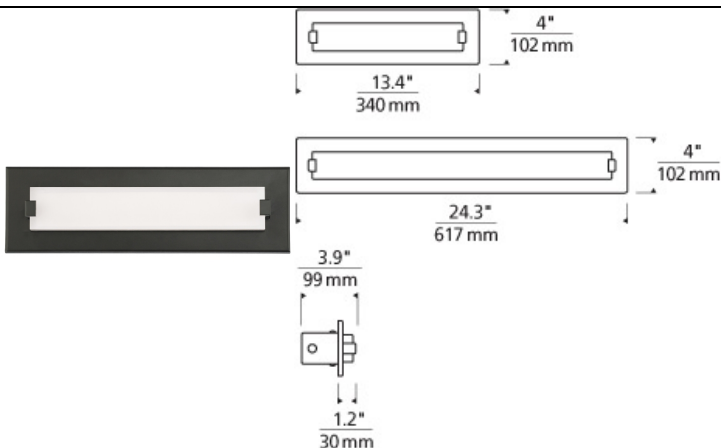

BATH COLLECTION

Fuse Bath

DESCRIPTION

The Fuse bath light fixture's sleek minimalist profile is created by "fusing" the bath bar with the wall by recessing the entire housing. A thick plate of highly refined acrylic is finely sandblasted on the inside to gently diffuse the LED light as it pours onto the surrounding surface. 14" version includes 16 watt, 1150 net lumens, 24" version includes 32 watt, 2300 net lumens both in 3000K LED.

INSTALLATION

May be mounted horizontally or vertically. ADA Compliant.

WEIGHT

4.28-8.29lb / 1.94-3.76kg ±

14" bronze 14" chrome 24" satin nickel

ORDERING INFORMATION

700BCFUSY	LENGTH (A)	FINISH	LAMP
14	14"	Z ANTIQUE BRONZE	-LED830 LED 80 CRI 3000K 120V
24	24"	C CHROME	-LED830-277 LED 80 CRI 3000K 277V
		S SATIN NICKEL	