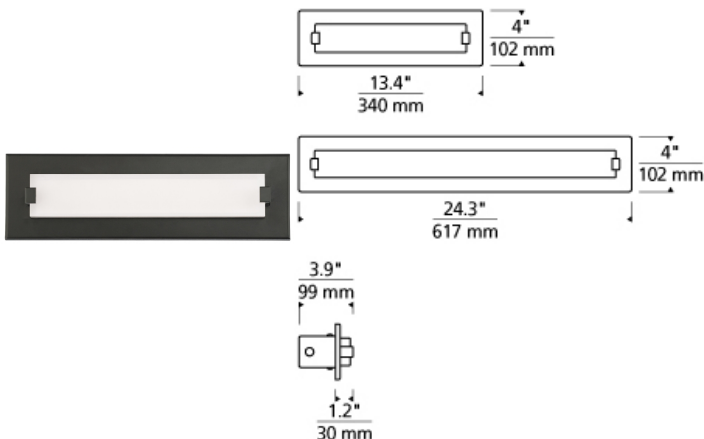

### DESCRIPTION

The Fuse bath light fixture's sleek minimalist profile is created by "fusing" the bath bar with the wall by recessing the entire housing. A thick plate of highly refined acrylic is finely sandblasted on the inside to gently diffuse the LED light as it pours onto the surrounding surface. 14" version includes 16 watt, 1150 net lumens, 24" version includes 32 watt, 2300 net lumens both in 3000K LED.

### INSTALLATION

May be mounted horizontally or vertically. ADA Compliant.

### WEIGHT

4.28-8.29lb / 1.94-3.76kg ±

14" bronze

14" chrome

24" satin nickel