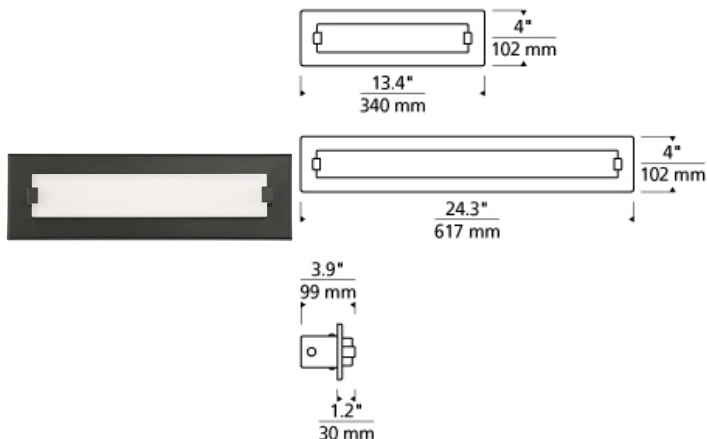

BATH COLLECTION

Fuse Bath

DESCRIPTION

The Fuse bath light fixture's sleek minimalist profile is created by "fusing" the bath bar with the wall by recessing the entire housing. A thick plate of highly refined acrylic is finely sandblasted on the inside to gently diffuse the LED light as it pours onto the surrounding surface. 14" version includes 16 watt, 1150 net lumens, 24" version includes 32 watt, 2300 net lumens both in 3000K LED.

INSTALLATION

May be mounted horizontally or vertically. ADA Compliant.

WEIGHT

4.28-8.29lb / 1.94-3.76kg ±

14" bronze 14" chrome 24" satin nickel

ORDERING INFORMATION

700BCFUSY	LENGTH (A)	FINISH	LAMP
14	14"	Z ANTIQUE BRONZE	-LED830 LED 80 CRI 3000K 120V
24	24"	C CHROME	-LED830-277 LED 80 CRI 3000K 277V
		S SATIN NICKEL	