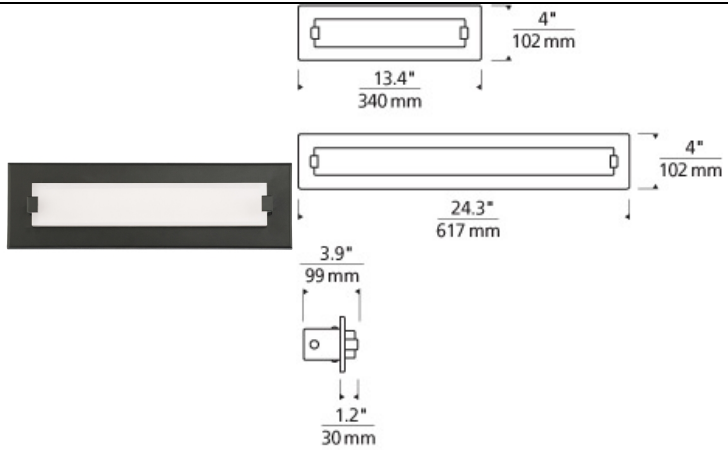

BATH COLLECTION

Fuse Bath

DESCRIPTION

The Fuse bath light fixture's sleek minimalist profile is created by "fusing" the bath bar with the wall by recessing the entire housing. A thick plate of highly refined acrylic is finely sandblasted on the inside to gently diffuse the LED light as it pours onto the surrounding surface. 14" version includes 16 watt, 1150 net lumens, 24" version includes 32 watt, 2300 net lumens both in 3000K LED.

INSTALLATION

May be mounted horizontally or vertically. ADA Compliant.

WEIGHT

4.28-8.29lb / 1.94-3.76kg ±

14" bronze 14" chrome 24" satin nickel

ORDERING INFORMATION

700BCFUSY	LENGTH (A)	FINISH	LAMP
14	14"	Z ANTIQUE BRONZE	-LED830 LED 80 CRI 3000K 120V
24	24"	C CHROME	-LED830-277 LED 80 CRI 3000K 277V
		S SATIN NICKEL	