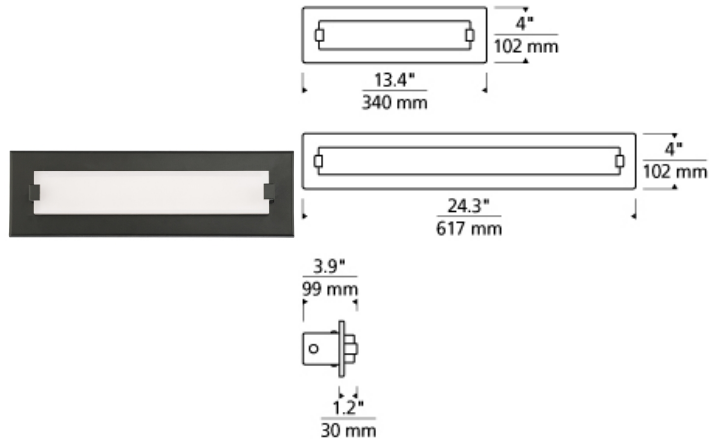

BATH COLLECTION

Fuse Bath

DESCRIPTION

The Fuse bath light fixture's sleek minimalist profile is created by "fusing" the bath bar with the wall by recessing the entire housing. A thick plate of highly refined acrylic is finely sandblasted on the inside to gently diffuse the LED light as it pours onto the surrounding surface. 14" version includes 16 watt, 1150 net lumens, 24" version includes 32 watt, 2300 net lumens both in 3000K LED.

INSTALLATION

May be mounted horizontally or vertically. ADA Compliant.

WEIGHT

4.28-8.29lb / 1.94-3.76kg ±

14" bronze 14" chrome 24" satin nickel

ORDERING INFORMATION

700BCFUSY	LENGTH (A)	FINISH	LAMP
14	14"	Z ANTIQUE BRONZE	-LED830 LED 80 CRI 3000K 120V
24	24"	C CHROME	-LED830-277 LED 80 CRI 3000K 277V
		S SATIN NICKEL	