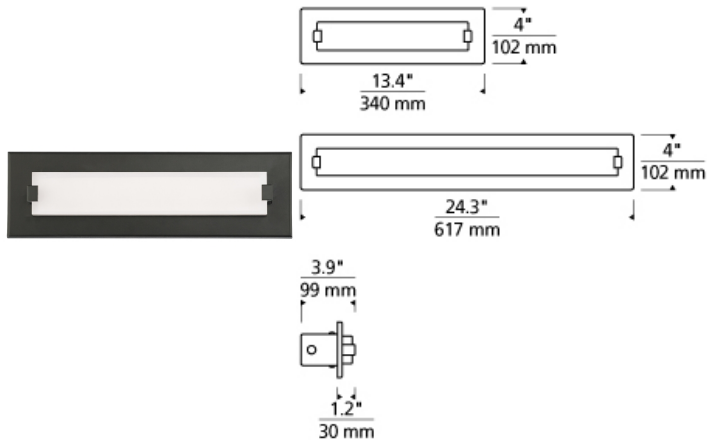

### DESCRIPTION

The Fuse wall light by Tech Lighting is sleek and features a modern minimalist profile that's created by fusing the bath bar with the wall. The entire housing is recessed into the wall to create a seamless and clean look. A thick plate of highly refined optic acrylic is finely sandblasted on the inside to gently diffuse the light as it pours onto the surrounding surface. The Fuse is available in two distinct sizes, making it ideal for bathroom lighting, hallway lighting and bedroom lighting flanking two end tables. This sleek fixture comes in three on-trend finishes further enhancing its clean style. Your choice of fully dimmable LED lamping ships with the Fuse saving you both time and money. 14" version includes 16 watt, 1150 net lumens, 24" version includes 32 watt, 2300 net lumens both in 3000K LED.

### INSTALLATION

May be mounted horizontally or vertically. ADA Compliant.

### WEIGHT

4.28-8.29lb / 1.94-3.76kg ±

14" bronze      14" chrome      24" satin nickel

### ORDERING INFORMATION

| 700BCFUSY | LENGTH (A) | FINISH           | LAMP                              |
|-----------|------------|------------------|-----------------------------------|
|           | 14 14"     | Z ANTIQUE BRONZE | -LED830 LED 80 CRI 3000K 120V     |
|           | 24 24"     | C CHROME         | -LED830-277 LED 80 CRI 3000K 277V |
|           |            | S SATIN NICKEL   |                                   |