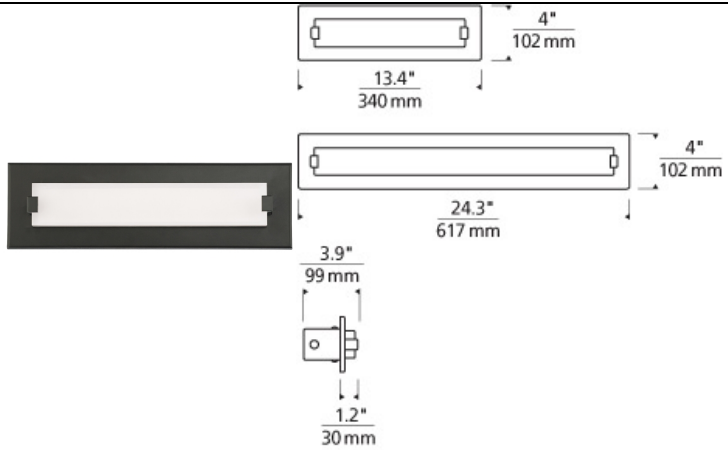

### DESCRIPTION

The Fuse bath light fixture's sleek minimalist profile is created by "fusing" the bath bar with the wall by recessing the entire housing. A thick plate of highly refined acrylic is finely sandblasted on the inside to gently diffuse the LED light as it pours onto the surrounding surface. 14" version includes 16 watt, 1150 net lumens, 24" version includes 32 watt, 2300 net lumens both in 3000K LED.

### INSTALLATION

May be mounted horizontally or vertically. ADA Compliant.

### WEIGHT

4.28-8.29lb / 1.94-3.76kg ±

14" bronze      14" chrome      24" satin nickel