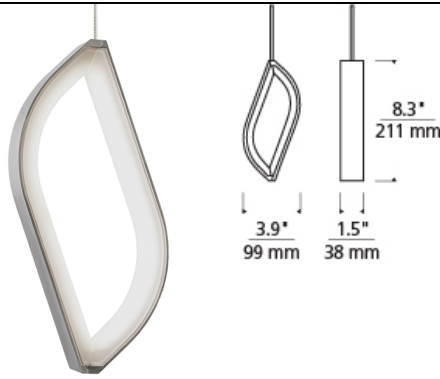

LOW - VOLTAGE PENDANTS

Folium Pendant

DESCRIPTION

Inspired by nature, the die-cast aluminum leaf-like silhouette quickly gives way to an ultra-modern aesthetic created by its inward firing LED light source and asymmetrical hollow center. Includes 6 watt, 240 net lumen, 3000K LED assembly and six feet of field-cutttable suspension cable.

INSTALLATION

Socket terminates with FreeJack male connector, which may be installed into a system connector. Elements ordered with a system prefix include a connector for that system. For use on T~TRAK, order FreeJack version and T~TRAK FreeJack Connector (sold separately).

ACCESSORIES & OPTICAL CONTROLS

Swag Hook

WEIGHT

0.93lb / 0.42kg ±

satin nickel

satin nickel

white

ORDERING INFORMATION