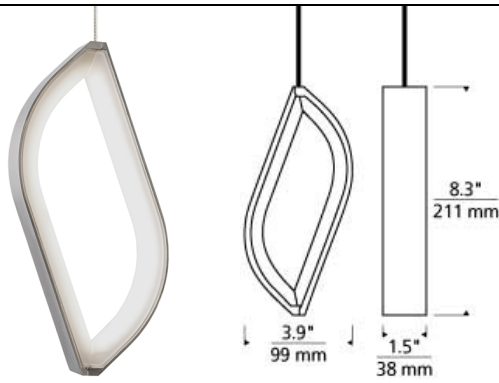

LOW - VOLTAGE P E N D A N T S

Folium Pendant LED T20

DESCRIPTION

The Folium pendant from Tech Lighting is stunning with its ultra-modern nature inspired design. The die-cast aluminum leaf-like silhouette quickly gives way to an ultra-modern aesthetic created by an inward firing LED light source and asymmetrical hollow center. Scaling at 8.3" in length and 3.9" in diameter the Folium pendant is ideal for living room lighting, bedroom lighting flanking an end table and countless commercial lighting applications. The Folium ships with a fully dimmable energy efficient LED lamp saving you time and money. Pair the Folium pendant with the Monorail system by Tech Lighting for greater design customization. Includes 6 watt, 240 net lumen, 80 CRI 3000K LED module. Ships with six feet of field-cutable suspension cable. Dimmable with low-voltage electronic or magnetic dimmer (based on transformer).

satin nickel

INSTALLATION

Socket terminates with FreeJack male connector, which may be installed into a system connector. Elements ordered with a system prefix include a connector for that system. For use on T~TRAK, order FreeJack version and T~TRAK FreeJack Connector (sold separately).

ACCESSORIES & OPTICAL CONTROLS

Swag Hook

WEIGHT

0.93lb / 0.42kg ±

satin nickel

white

ORDERING INFORMATION

700 SYSTEM	FLM	COLOR	FINISH	LAMP
FJ	FREEJACK	S	SATIN NICKEL	-LED 12 VOLT LED 3000K
KL	KABLE LITE	W	WHITE	
MP	MONOPOINT			
MO	MONORAIL			
MO2	TWO-CIRCUIT MONORAIL			