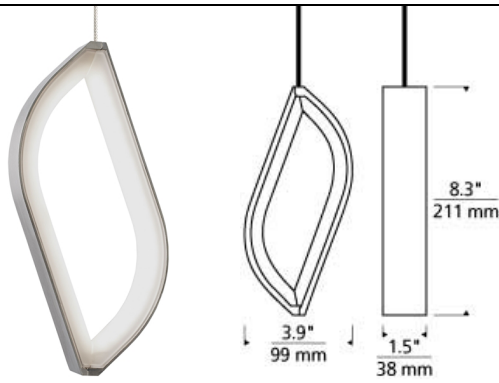

LOW - VOLTAGE PENDANTS

Folium Pendant LED T20

DESCRIPTION

The Folium pendant from Tech Lighting is stunning with its ultra-modern nature inspired design. The die-cast aluminum leaf-like silhouette quickly gives way to an ultra-modern aesthetic created by an inward firing LED light source and asymmetrical hollow center. Scaling at 8.3" in length and 3.9" in diameter the Folium pendant is ideal for living room lighting, bedroom lighting flanking an end table and countless commercial lighting applications. The Folium ships with a fully dimmable energy efficient LED lamp saving you time and money. Pair the Folium pendant with the Monorail system by Tech Lighting for greater design customization. Includes 6 watt, 240 net lumen, 80 CRI 3000K LED module. Ships with six feet of field-cutable suspension cable. Dimmable with low-voltage electronic or magnetic dimmer (based on transformer).

INSTALLATION

Socket terminates with FreeJack male connector, which may be installed into a system connector. Elements ordered with a system prefix include a connector for that system. For use on T~TRAK, order FreeJack version and T~TRAK FreeJack Connector (sold separately).

ACCESSORIES & OPTICAL CONTROLS

Swag Hook

WEIGHT

0.93lb / 0.42kg ±

satin nickel

satin nickel

ORDERING INFORMATION

700 SYSTEM	FLM	COLOR	FINISH	LAMP
FJ	FREEJACK	S	SATIN NICKEL	-LED 12 VOLT LED 3000K
KL	KABLE LITE			
MP	MONOPOINT			
MO	MONORAIL			
MO2	TWO-CIRCUIT MONORAIL			