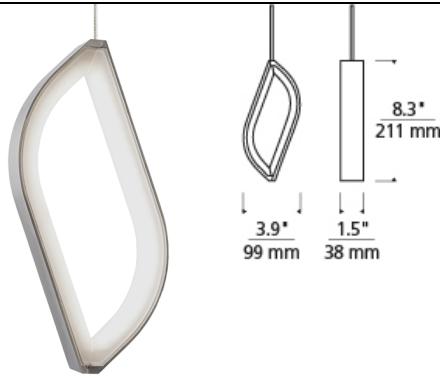

LOW - VOLTAGE PENDANTS

Folium Pendant

DESCRIPTION

Inspired by nature, the die-cast aluminum leaf-like silhouette quickly gives way to an ultra-modern aesthetic created by its inward firing LED light source and asymmetrical hollow center. Includes 5.8 watt, 240 net lumen, 3000K LED assembly and six feet of field-cutable suspension cable.

INSTALLATION

Socket terminates with FreeJack male connector, which may be installed into a system connector. Elements ordered with a system prefix include a connector for that system. For use on T~TRAK, order FreeJack version and T~TRAK FreeJack Connector (sold separately).

ACCESSORIES & OPTICAL CONTROLS

Swag Hook

WEIGHT

0.93lb / 0.42kg ±

satin nickel

ORDERING INFORMATION

700	SYSTEM	FLM	COLOR	FINISH	LAMP
FJ	FREEJACK		S SATIN NICKEL	S SATIN NICKEL	-LED 12 VOLT LED 3000K
KL	KABLE LITE		W WHITE		
MP	MONOPOINT				
MO	MONORAIL				
MO2	TWO-CIRCUIT MONORAIL				

Note: Note: MP includes 4" Round Flush Canopy.

When installing LED option on MO2 only magnetic transformers may be used.

TECH LIGHTING®

7400 Linder Avenue
Skokie, Illinois 60077

T 847.410.4400
F 847.410.4500

Tech Lighting, L.L.C.

700 ____ FLM ____

FIXTURE TYPE: _____

JOB NAME: _____

NOTES: _____

_____

_____

©2017 Tech Lighting, L.L.C. All Rights Reserved. The "Tech Lighting" graphic is a registered trademark of Tech Lighting, L.L.C. Tech Lighting reserves the right to change specifications for product improvements without notification.