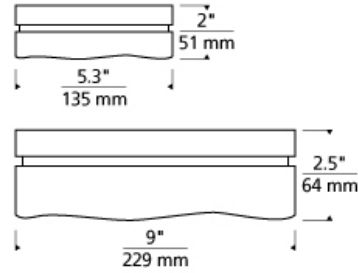

FLUSH & SEMI-FLUSH MOUNT

Fluid Square Ceiling

DESCRIPTION

Flowing water gets frozen in time in the Fluid Square ceiling fixture by Tech Lighting. The Fluid is created by pouring molten glass into a construed mold, then letting it cool, finally a fire-polishing process creates the glossy sleek finish. Hardly appearing the same way twice, depending on the angle observed, this simple piece seems to change at every angel. The Fluid Round is available in two distinct sizes, small and large, and is available in three on-trend hardware finishes. The Fluid Square is ideal for bathroom lighting, hallway lighting and closet lighting and can be mounted either on the wall or ceiling. Your choice of LED lamping ships with the Fluid Round saving you time and money, both lamping options are fully dimmable to create the desired ambiance in your special space. The unique and elegant look of the piece changes at every angle based on how light hits the surface of the glass. May be mounted on the ceiling or wall. Available in three lamp configurations: incandescent, fluorescent, and LED. Large incandescent includes two 120 volt, 40 watt G9 base halogen lamps; Small incandescent includes one 120 volt 40 watt G9 base halogen lamp; Large fluorescent includes two 13 watt 2GX7 base twin tube lamps and electronic ballast; Large LED includes one 23 watt, 1192 net lumen, LED module; Small LED includes one 12 watt, 472 net lumen LED module. Incandescent version dimmable with a standard incandescent dimmer (not included). LED version dimmable with low-voltage electronic dimmer (not included). Suitable for wet locations. ADA compliant.

INSTALLATION

This product can mount to either a 4" square electrical box with round plaster ring or an octagonal electrical box (not included).

WEIGHT

2.5-3lb / 1.13-1.36kg ±

antique bronze small chrome small satin nickel small antique bronze large chrome large satin nickel large