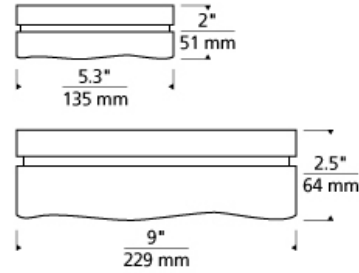

FLUSH & SEMI-FLUSH MOUNT

Fluid Square Ceiling

DESCRIPTION

Flowing water gets frozen in time in the Fluid Square ceiling fixture by Tech Lighting. The Fluid is created by pouring molten glass into a construed mold, then letting it cool, finally a fire-polishing process creates the glossy sleek finish. Hardly appearing the same way twice, depending on the angle observed, this simple piece seems to change at every angel. The Fluid Round is available in two distinct sizes, small and large, and is available in three on-trend hardware finishes. The Fluid Square is ideal for bathroom lighting, hallway lighting and closet lighting and can be mounted either on the wall or ceiling. Your choice of LED lamping ships with the Fluid Round saving you time and money, both lamping options are fully dimmable to create the desired ambiance in your special space. The unique and elegant look of the piece changes at every angle based on how light hits the surface of the glass. May be mounted on the ceiling or wall. Available in three lamp configurations: incandescent, fluorescent, and LED. Large incandescent includes two 120 volt, 40 watt G9 base halogen lamps; Small incandescent includes one 120 volt 40 watt G9 base halogen lamp; Large fluorescent includes two 13 watt 2GX7 base twin tube lamps and electronic ballast; Large LED includes one 23 watt, 1192 net lumen, LED module; Small LED includes one 12 watt, 472 net lumen LED module. Incandescent version dimmable with a standard incandescent dimmer (not included). LED version dimmable with low-voltage electronic dimmer (not included). Suitable for wet locations. ADA compliant.

INSTALLATION

This product can mount to either a 4" square electrical box with round plaster ring or an octagonal electrical box (not included).

WEIGHT

2.5-3lb / 1.13-1.36kg ±

antique bronze small chrome small satin nickel small antique bronze large chrome large satin nickel large