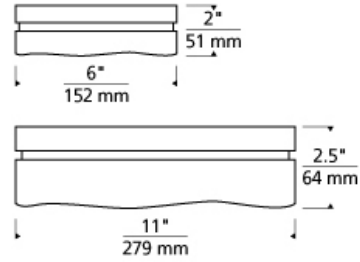

FLUSH & SEMI-FLUSH MOUNT

Fluid Round Ceiling LED FL T20

DESCRIPTION

Flowing water gets frozen in time in the Fluid Round ceiling fixture by Tech Lighting. The Fluid is created by pouring molten glass into a construed mold, then letting it cool, finally a fire-polishing process creates the glossy sleek finish. Hardly appearing the same way twice, depending on the angle observed, this simple piece seems to change at every angel. The Fluid Round is available in two distinct sizes, small and large, and is available in three on-trend hardware finishes. The Fluid Round is ideal for bathroom lighting, hallway lighting and closet lighting and can be mounted either on the wall or ceiling. Your choice of LED lamping ships with the Fluid Round saving you time and money, both lamping options are fully dimmable to create the desired ambiance in your special space. The unique and elegant look of the piece changes at every angle based on how light hits the surface of the glass. May be mounted on the ceiling or wall. Available in three lamp configurations: incandescent, fluorescent, and LED. Large incandescent includes two 120 volt, 40 watt G9 base halogen lamps; Small incandescent includes one 120 volt 40 watt G9 base halogen lamp; Large fluorescent includes two 13 watt 2GX7 base twin tube lamps and electronic ballast; Large LED includes one 23 watt, 1143 net lumen, LED module; Small LED includes one 12 watt, 472 net lumen LED module. Incandescent version dimmable with a standard incandescent dimmer (not included). LED version dimmable with low-voltage electronic dimmer (not included). Suitable for wet locations. ADA compliant.

INSTALLATION

This product can mount to either a 4" square electrical box with round plaster ring or an octagonal electrical box (not included).

WEIGHT

2.5-3lb / 1.13-1.36kg ±

antique bronze
small

chrome
small