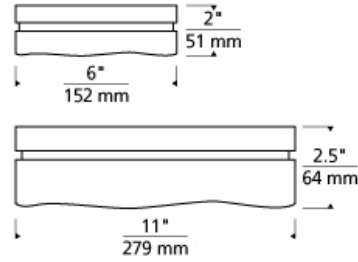

Flowing water gets frozen in time in the Fluid Round ceiling fixture by Tech Lighting. The Fluid is created by pouring molten glass into a construed mold, then letting it cool, finally a fire-polishing process creates the glossy sleek finish. Hardly appearing the same way twice, depending on the angle observed, this simple piece seems to change at every angel. The Fluid Round is available in two distinct sizes, small and large, and is available in three on-trend hardware finishes. The Fluid Round is ideal for bathroom lighting, hallway lighting and closet lighting and can be mounted either on the wall or ceiling. Your choice of LED lamping ships with the Fluid Round saving you time and money, both lamping options are fully dimmable to create the desired ambiance in your special space. The unique and elegant look of the piece changes at every angle based on how light hits the surface of the glass. May be mounted on the ceiling or wall. Available in three lamp configurations: incandescent, fluorescent, and LED. Large incandescent includes two 120 volt, 40 watt G9 base halogen lamps; Small incandescent includes one 120 volt 40 watt G9 base halogen lamp; Large fluorescent includes two 13 watt 2GX7 base twin tube lamps and electronic ballast; Large LED includes one 23 watt, 1143 net lumen, LED module; Small LED includes one 12 watt, 472 net lumen LED module. Incandescent version dimmable with a standard incandescent dimmer (not included). LED version dimmable with low-voltage electronic dimmer (not included). Suitable for wet locations. ADA compliant.

INSTALLATION

This product can mount to either a 4" square electrical box with round plaster ring or an octagonal electrical box (not included).