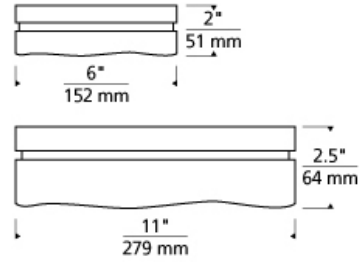

FLUSH & SEMI-FLUSH MOUNT

Fluid Round Ceiling LED FL T20

DESCRIPTION

Flowing water gets frozen in time in the Fluid Round ceiling fixture by Tech Lighting. The Fluid is created by pouring molten glass into a construed mold, then letting it cool, finally a fire-polishing process creates the glossy sleek finish. Hardly appearing the same way twice, depending on the angle observed, this simple piece seems to change at every angel. The Fluid Round is available in two distinct sizes, small and large, and is available in three on-trend hardware finishes. The Fluid Round is ideal for bathroom lighting, hallway lighting and closet lighting and can be mounted either on the wall or ceiling. Your choice of LED lamping ships with the Fluid Round saving you time and money, both lamping options are fully dimmable to create the desired ambiance in your special space. The unique and elegant look of the piece changes at every angle based on how light hits the surface of the glass. May be mounted on the ceiling or wall. Available in three lamp configurations: incandescent, fluorescent, and LED. Large incandescent includes two 120 volt, 40 watt G9 base halogen lamps; Small incandescent includes one 120 volt 40 watt G9 base halogen lamp; Large fluorescent includes two 13 watt 2GX7 base twin tube lamps and electronic ballast; Large LED includes one 23 watt, 1143 net lumen, LED module; Small LED includes one 12 watt, 472 net lumen LED module. Incandescent version dimmable with a standard incandescent dimmer (not included). LED version dimmable with low-voltage electronic dimmer (not included). Suitable for wet locations. ADA compliant.

INSTALLATION

This product can mount to either a 4" square electrical box with round plaster ring or an octagonal electrical box (not included).

WEIGHT

2.5-3lb / 1.13-1.36kg ±

antique bronze small chrome small satin nickel small antique bronze large chrome large satin nickel large