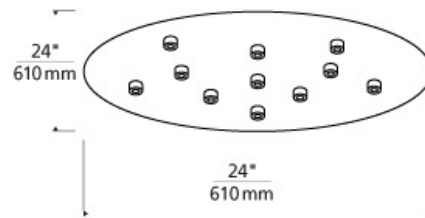

MULTI-PORT CHANDELIERS

FreeJack Round Canopy 11-port LED

DESCRIPTION

Mounts to a standard 4" junction box with round plaster ring (provided by electrician). 24" Diameter Drywall anchors included for additional support. Includes electronic transformers and 11 low-voltage FreeJack ports.

INSTALLATION

This product can mount to either a 4" square electrical box with round plaster ring or an octagonal electrical box (not included). For ceiling only. Transformers (included) fit in canopy.

WEIGHT

29lb / 13.15kg ±

walnut wood

maple wood

metal

walnut wood

ORDERING INFORMATION

700FJRD11 SHAPE OR SIZE	COLOR	FINISH	VOLTAGE
ROUND 11 PORT INTEGRAL TRANSFORMER	M MAPLE WOOD T METAL W WALNUT WOOD	Z ANTIQUE BRONZE S SATIN NICKEL	- 120V IN/12V OUT LED LED

For use with any eleven 12 Volt LED FreeJack pendants (sold separately). Consult factory for use with 12 volt LED FreeJack Heads.

TECH LIGHTING®

7400 Linder Avenue T 847.410.4400
Skokie, Illinois 60077 F 847.410.4500

Tech Lighting, L.L.C.

700FJRD11 _____
FIXTURE TYPE: _____
JOB NAME: _____
NOTES: _____
_____
_____

©2017 Tech Lighting, L.L.C. All Rights Reserved. The "Tech Lighting" graphic is a registered trademark of Tech Lighting, L.L.C. Tech Lighting reserves the right to change specifications for product improvements without notification.