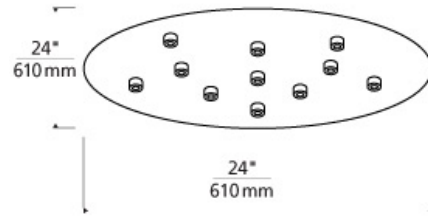

MULTI-PORT CHANDELIERS

FreeJack Round Canopy 11-port

DESCRIPTION

Mounts to a standard 4" junction box with round plaster ring (provided by electrician). 24" Diameter Drywall anchors included for additional support. Includes electronic transformers and 11 low-voltage FreeJack ports.

INSTALLATION

This product can mount to either a 4" square electrical box with round plaster ring or an octagonal electrical box (not included). For ceiling only. Transformers (included) fit in canopy.

WEIGHT

29lb / 13.15kg ±

maple wood

maple wood

metal

walnut wood

ORDERING INFORMATION

700FJRD11 SHAPE OR SIZE	COLOR	FINISH	VOLTAGE
ROUND 11 PORT INTEGRAL TRANSFORMER	M MAPLE WOOD T METAL W WALNUT WOOD	Z ANTIQUE BRONZE S SATIN NICKEL	120V IN/12V OUT