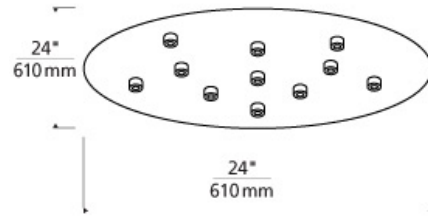

MULTI-PORT CHANDELIERS

FreeJack Round Canopy 11-port T20

DESCRIPTION

Mounts to a standard 4" junction box with round plaster ring (provided by electrician). 24" Diameter Drywall anchors included for additional support. Includes electronic transformers and 11 low-voltage FreeJack ports.

INSTALLATION

This product can mount to either a 4" square electrical box with round plaster ring or an octagonal electrical box (not included). For ceiling only. Transformers (included) fit in canopy.

WEIGHT

29lb / 13.15kg ±

maple wood

maple wood

metal

walnut wood

ORDERING INFORMATION

| 700FJRD11 SHAPE OR SIZE | COLOR | FINISH | VOLTAGE |
|------------------------------------|---|--|-----------------|
| ROUND 11 PORT INTEGRAL TRANSFORMER | M MAPLE WOOD T METAL W WALNUT WOOD | Z ANTIQUE BRONZE S SATIN NICKEL | 120V IN/12V OUT |