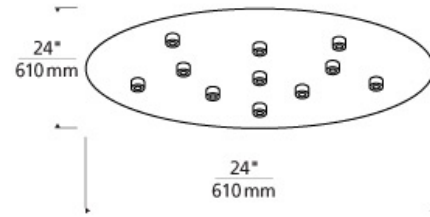

MULTI-PORT CHANDELIERS

FreeJack Round Canopy 11-port

DESCRIPTION

Mounts to a standard 4" junction box with round plaster ring (provided by electrician). 24" Diameter Drywall anchors included for additional support. Includes electronic transformers and 11 low-voltage FreeJack ports.

INSTALLATION

This product can mount to either a 4" square electrical box with round plaster ring or an octagonal electrical box (not included). For ceiling only. Transformers (included) fit in canopy.

WEIGHT

29lb / 13.15kg ±

maple wood

maple wood

metal

walnut wood

ORDERING INFORMATION

700FJRD11 SHAPE OR SIZE	COLOR	FINISH	VOLTAGE
ROUND 11 PORT INTEGRAL TRANSFORMER	M MAPLE WOOD T METAL W WALNUT WOOD	Z ANTIQUE BRONZE S SATIN NICKEL	120V IN/12V OUT