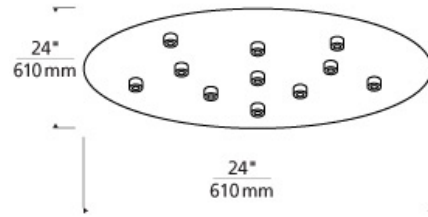

MULTI-PORT CHANDELIERS

FreeJack Round Canopy 11-port

DESCRIPTION

Mounts to a standard 4" junction box with round plaster ring (provided by electrician). 24" Diameter Drywall anchors included for additional support. Includes electronic transformers and 11 low-voltage FreeJack ports.

INSTALLATION

This product can mount to either a 4" square electrical box with round plaster ring or an octagonal electrical box (not included). For ceiling only. Transformers (included) fit in canopy.

WEIGHT

29lb / 13.15kg ±

maple wood

maple wood

metal

walnut wood

ORDERING INFORMATION

700FJRD11 SHAPE OR SIZE	COLOR	FINISH	VOLTAGE
ROUND 11 PORT INTEGRAL TRANSFORMER	M MAPLE WOOD T METAL W WALNUT WOOD	Z ANTIQUE BRONZE S SATIN NICKEL	120V IN/12V OUT